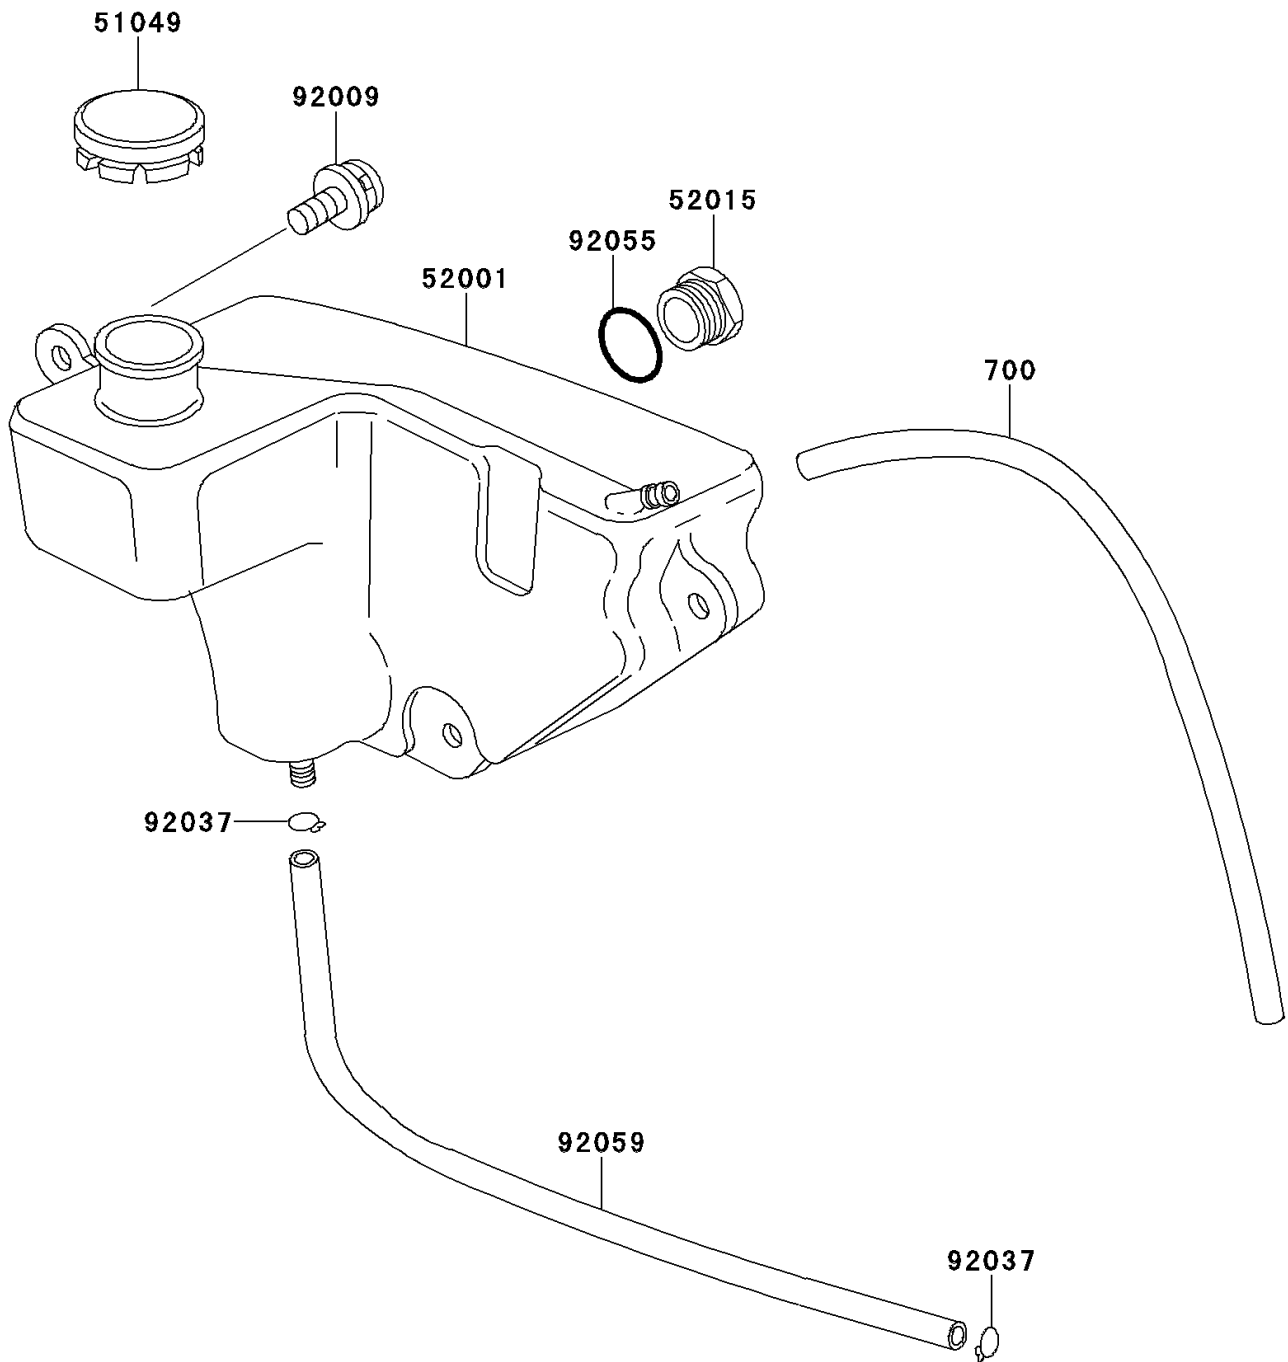

2001 KE100 PARTS DIAGRAM

Oil Tank

F2450

2001 KE100 PARTS LIST

Oil Tank

ITEM NAME	PART NUMBER	QUANTITY
TUBE-PVC,5X280 (Ref # 700)	700Q05280	1
CAP-TANK,OIL (Ref # 51049)	51049-1004	1
TANK-OIL (Ref # 52001)	52001-1003	1
GAUGE,OIL LEVEL (Ref # 52015)	52015-002	1
SCREW-PAN-WSP-CROS,6X16 (Ref # 92009)	92009-1283	3
CLAMP,TUBE (Ref # 92037)	92037-010	2
RING-O,20MM (Ref # 92055)	92055-051	1
TUBE,4.5X9X220 (Ref # 92059)	92059-073	1