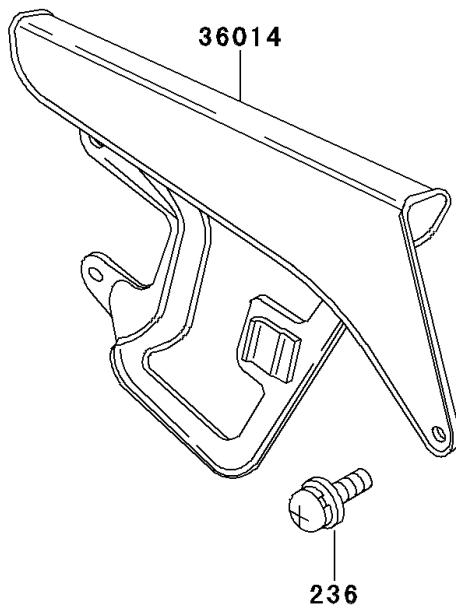

2000 KE100 PARTS DIAGRAM

Side Covers/Chain Cover

F2610

2000 KE100 PARTS LIST

Side Covers/Chain Cover

ITEM NAME	PART NUMBER	QUANTITY
SCREW-PAN-WSP-CROS,6X12 (Ref # 236)	236C0612	3
COVER-SIDE,RH,L.GREEN (Ref # 36001)	36001-1137-6W	1
CASE-CHAIN,BLACK (Ref # 36014)	36014-1047	1
SCREW,PLUG (Ref # 92009)	92009-1001	1
GROMMET (Ref # 92071)	92071-056	2
GROMMET,SIDE COVER (Ref # 92071A)	92071-1001	1