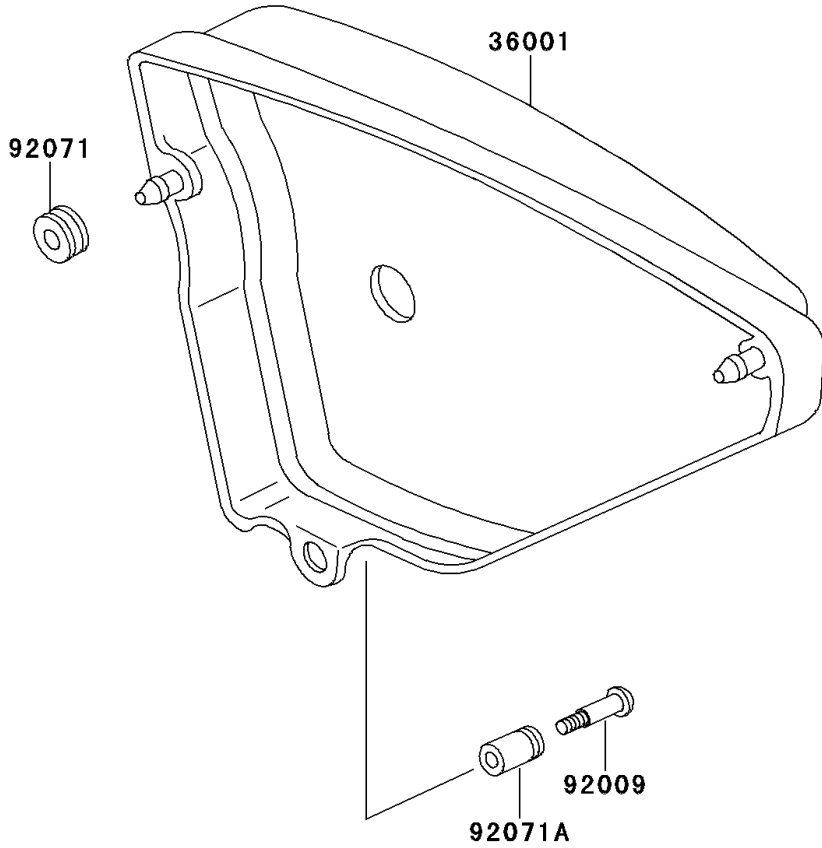

2000 KE100 PARTS DIAGRAM

Side Covers/Chain Cover

F2610

2000 KE100 PARTS LIST

Side Covers/Chain Cover

ITEM NAME	PART NUMBER	QUANTITY
SCREW-PAN-WSP-CROS,6X12 (Ref # 236)	236C0612	3
COVER-SIDE,RH,L.GREEN (Ref # 36001)	36001-1137-6W	1
CASE-CHAIN,BLACK (Ref # 36014)	36014-1047	1
SCREW,PLUG (Ref # 92009)	92009-1001	1
GROMMET (Ref # 92071)	92071-056	2
GROMMET,SIDE COVER (Ref # 92071A)	92071-1001	1