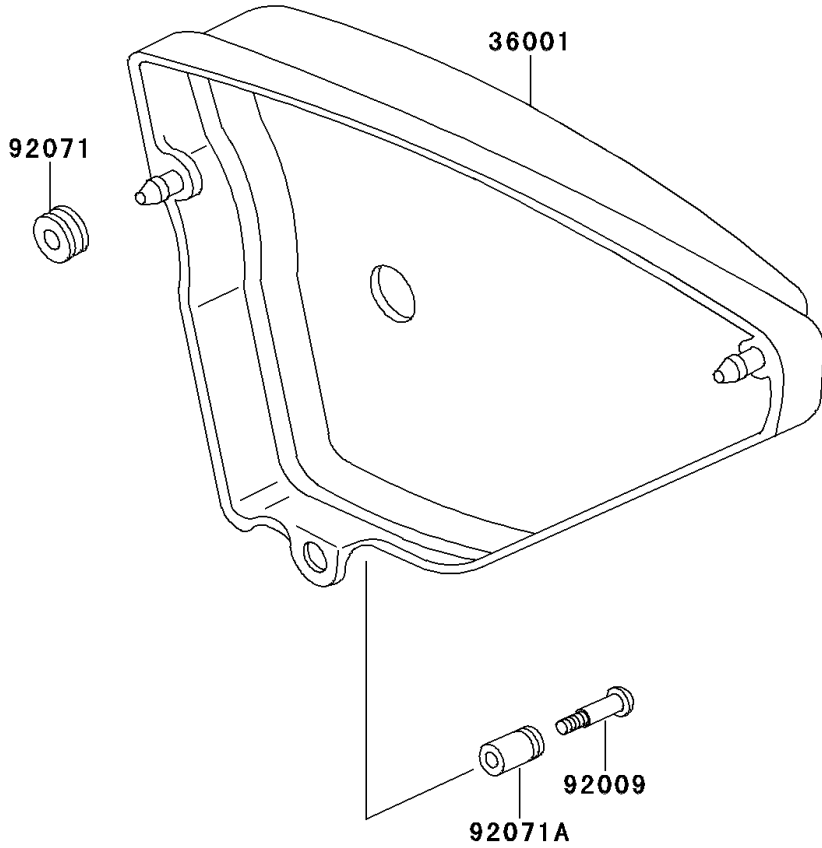

2001 KE100 PARTS DIAGRAM

Side Covers/Chain Cover

F2610

2001 KE100 PARTS LIST

Side Covers/Chain Cover

ITEM NAME	PART NUMBER	QUANTITY
SCREW-PAN-WSP-CROS,6X12 (Ref # 236)	236C0612	3
COVER-SIDE,RH,L.GREEN (Ref # 36001)	36001-1137-6W	1
CASE-CHAIN,BLACK (Ref # 36014)	36014-1047	1
SCREW,PLUG (Ref # 92009)	92009-1001	1
GROMMET (Ref # 92071)	92071-056	2
GROMMET,SIDE COVER (Ref # 92071A)	92071-1001	1