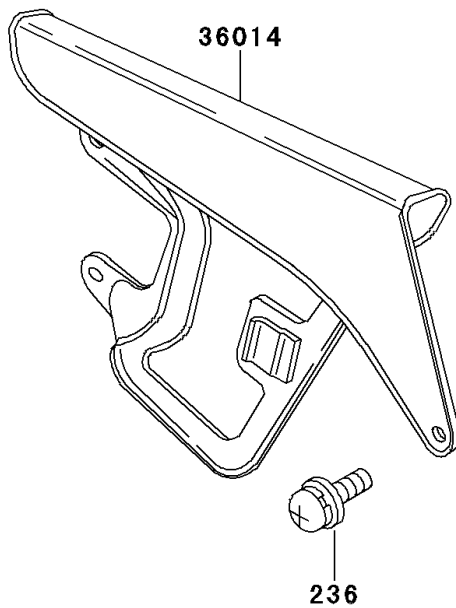

2001 KE100 PARTS DIAGRAM

Side Covers/Chain Cover

F2610

2001 KE100 PARTS LIST

Side Covers/Chain Cover

ITEM NAME	PART NUMBER	QUANTITY
SCREW-PAN-WSP-CROS,6X12 (Ref # 236)	236C0612	3
COVER-SIDE,RH,L.GREEN (Ref # 36001)	36001-1137-6W	1
CASE-CHAIN,BLACK (Ref # 36014)	36014-1047	1
SCREW,PLUG (Ref # 92009)	92009-1001	1
GROMMET (Ref # 92071)	92071-056	2
GROMMET,SIDE COVER (Ref # 92071A)	92071-1001	1