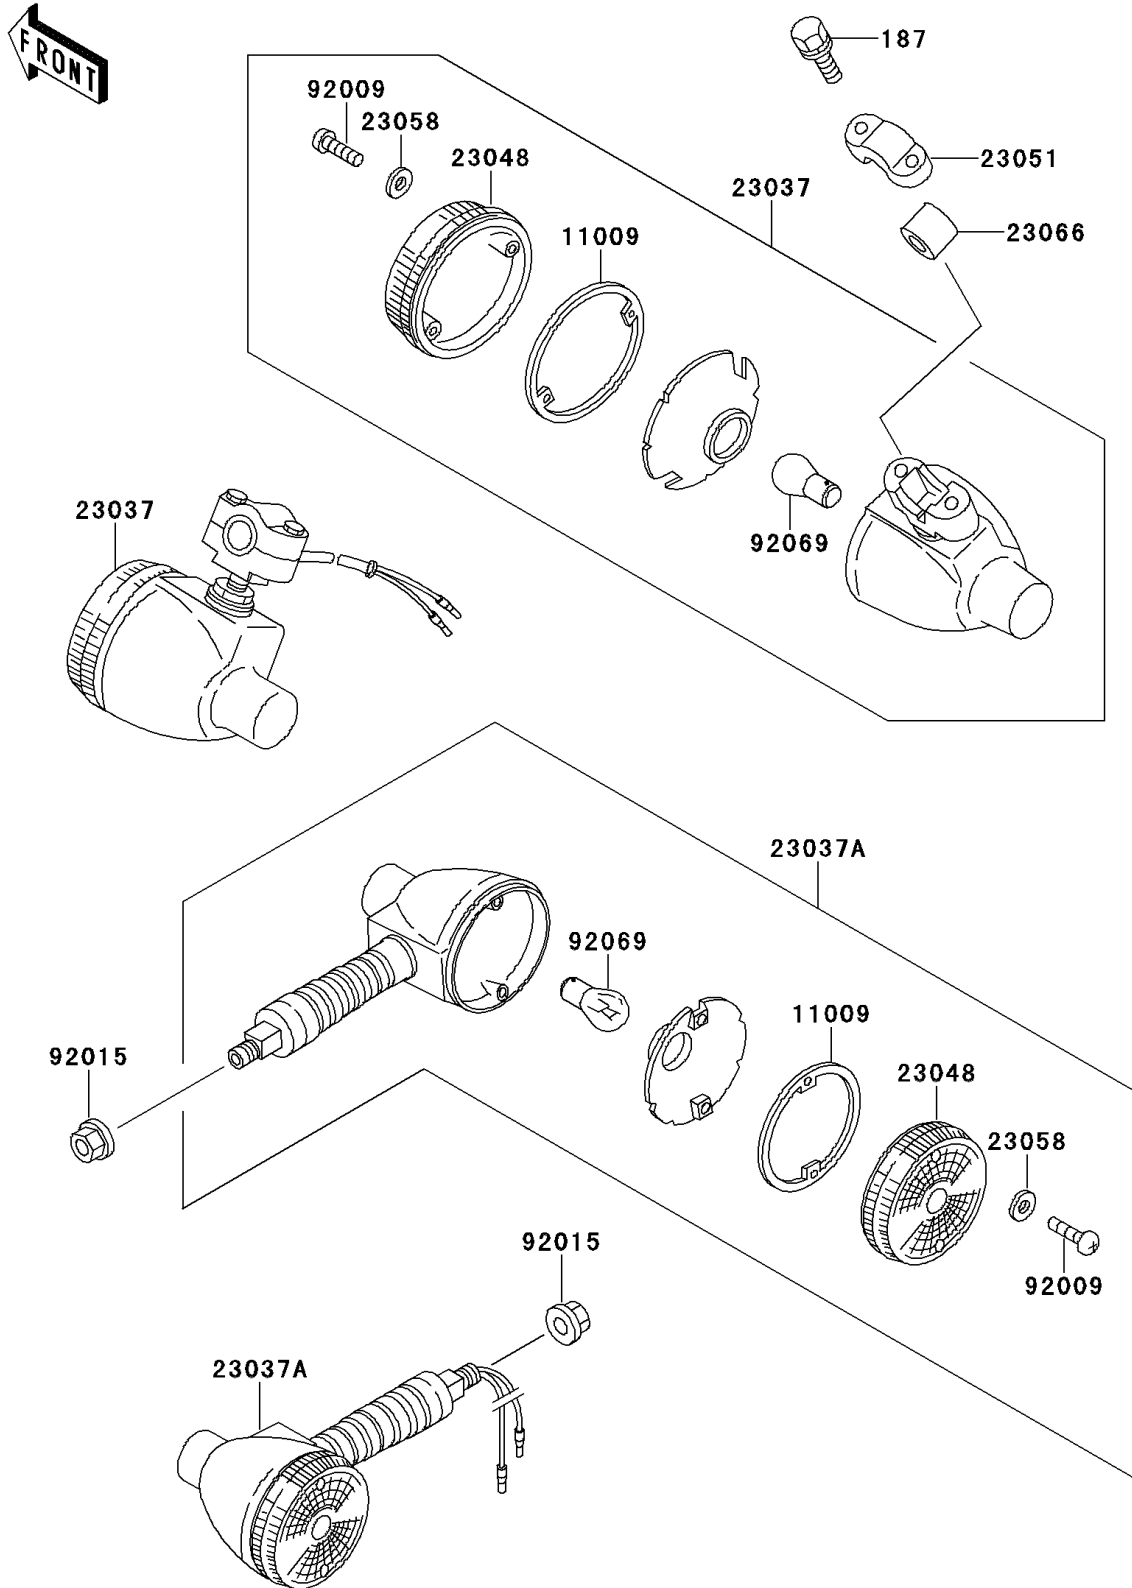

1997 KE100 PARTS DIAGRAM

Turn Signals

F2730

1997 KE100 PARTS LIST

Turn Signals

ITEM NAME	PART NUMBER	QUANTITY
BOLT-UPSET-WSP (Ref # 187)	187B0530	4
GASKET,TURN SIGNAL LAMP LENS (Ref # 11009)	11009-1128	4
LAMP-ASSY-SIGNAL,FR (Ref # 23037)	23037-1039	2
LAMP-ASSY-SIGNAL,RR (Ref # 23037A)	23037-1087	2
LENS-SIGNAL LAMP (Ref # 23048)	23048-1076	4
BRACKET-SIGNAL LAMP (Ref # 23051)	23051-1018	2
WASHER,PLAIN,4MM (Ref # 23058)	23058-002	8
DAMPER (Ref # 23066)	23066-003	2
SCREW,TAPPING,4X30 (Ref # 92009)	92009-1056	8
NUT,FLANGED,10MM (Ref # 92015)	92015-1428	2
BULB,6V 21CP (Ref # 92069)	92069-056	4