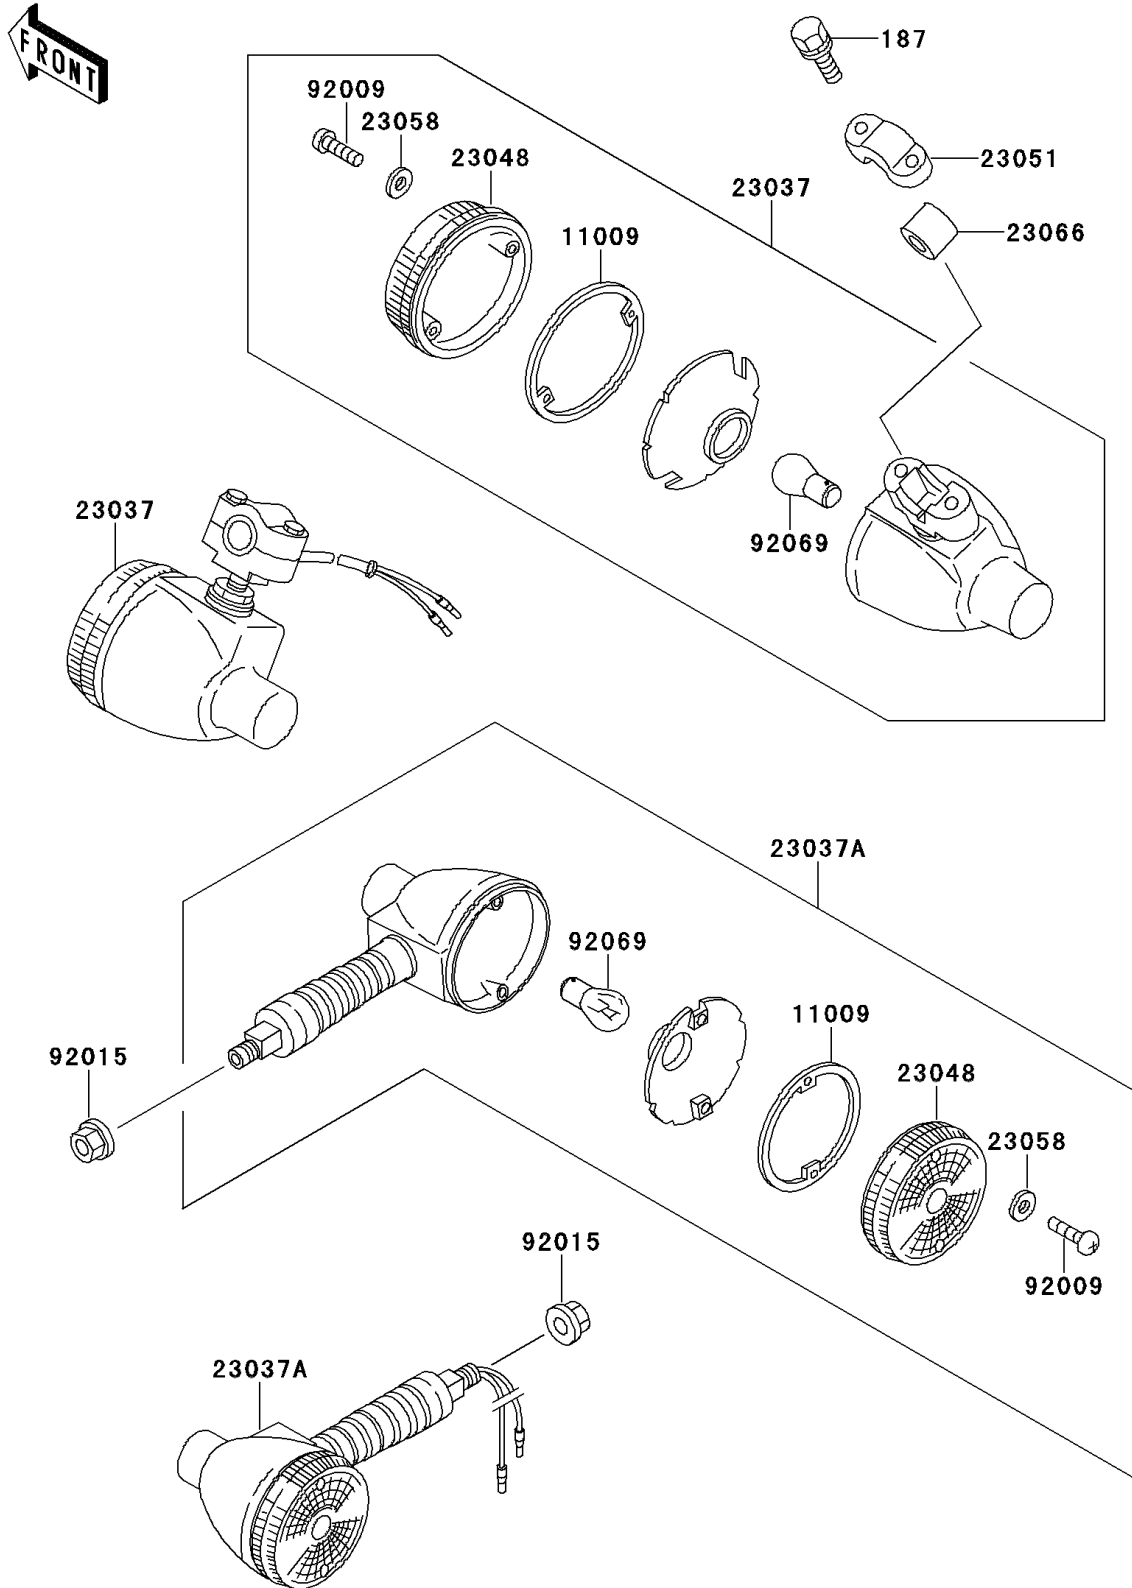

1998 KE100 PARTS DIAGRAM

Turn Signals

F2730

1998 KE100 PARTS LIST

Turn Signals

ITEM NAME	PART NUMBER	QUANTITY
BOLT-UPSET-WSP (Ref # 187)	187B0530	4
GASKET,TURN SIGNAL LAMP LENS (Ref # 11009)	11009-1128	4
LAMP-ASSY-SIGNAL,FR (Ref # 23037)	23037-1039	2
LAMP-ASSY-SIGNAL,RR (Ref # 23037A)	23037-1087	2
LENS-SIGNAL LAMP (Ref # 23048)	23048-1076	4
BRACKET-SIGNAL LAMP (Ref # 23051)	23051-1018	2
WASHER,PLAIN,4MM (Ref # 23058)	23058-002	8
DAMPER (Ref # 23066)	23066-003	2
SCREW,TAPPING,4X30 (Ref # 92009)	92009-1056	8
NUT,FLANGED,10MM (Ref # 92015)	92015-1428	2
BULB,6V 21CP (Ref # 92069)	92069-056	4