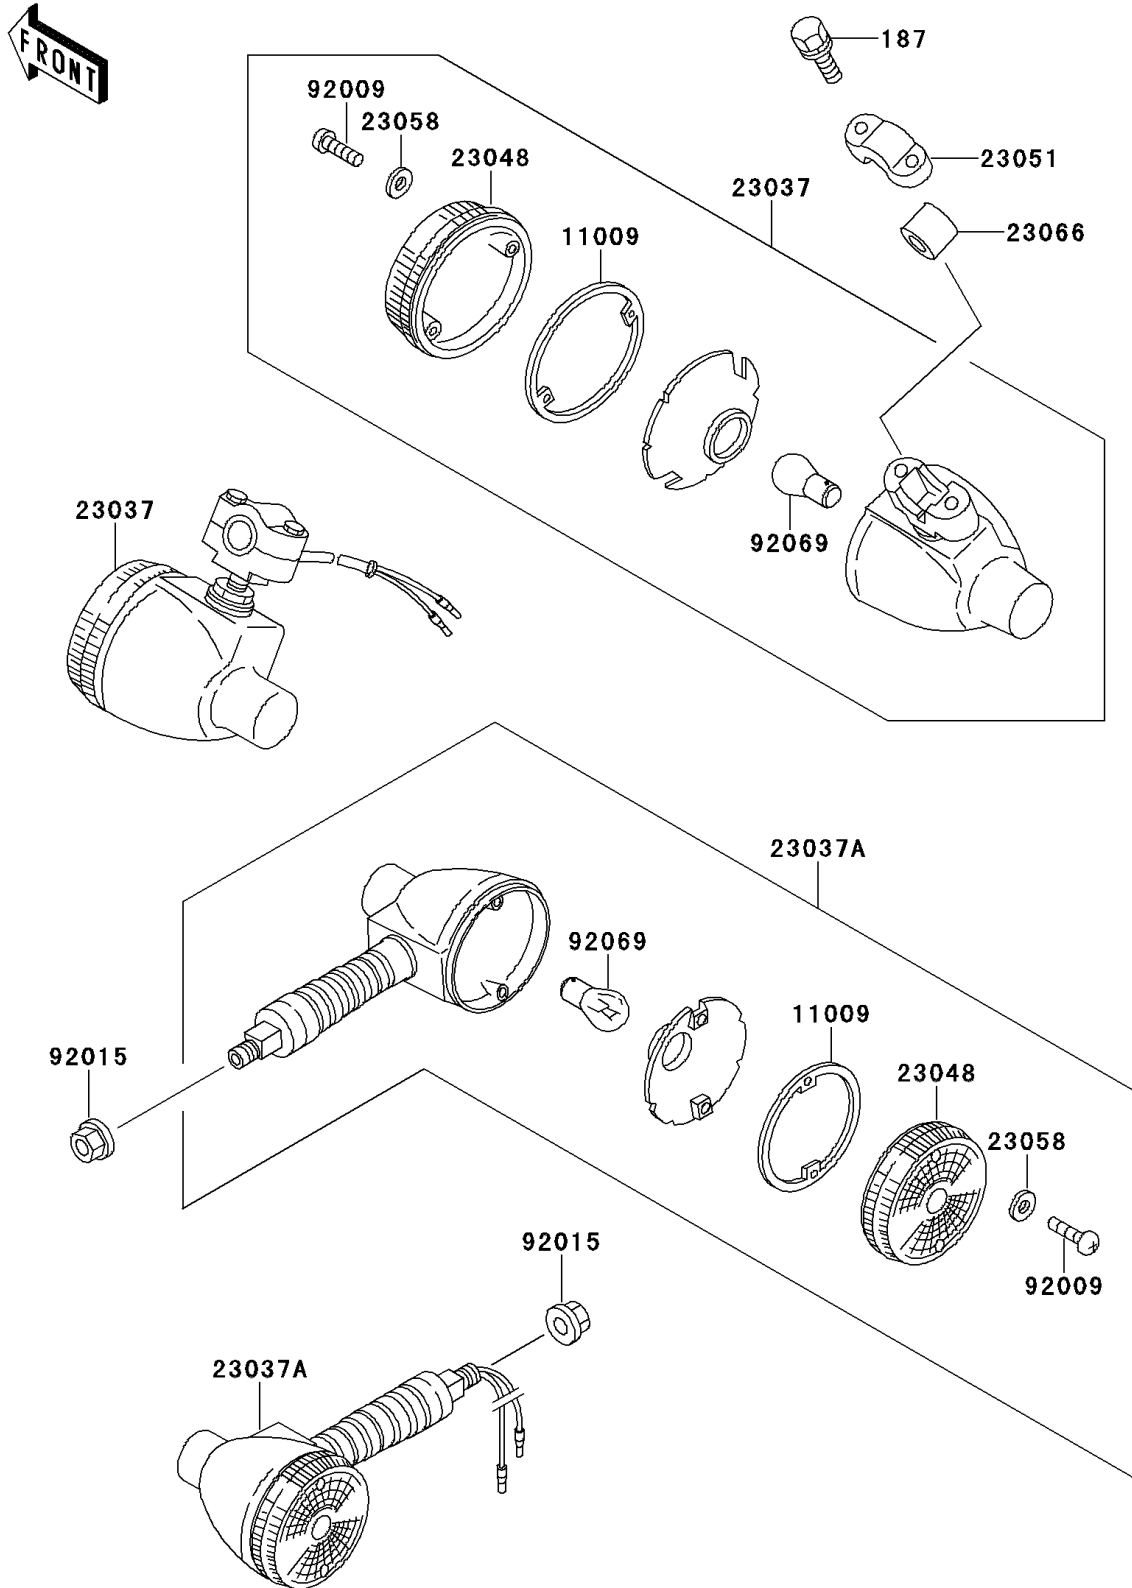

1999 KE100 PARTS DIAGRAM

Turn Signals

F2730

1999 KE100 PARTS LIST

Turn Signals

ITEM NAME	PART NUMBER	QUANTITY
BOLT-UPSET-WSP (Ref # 187)	187B0530	4
GASKET,TURN SIGNAL LAMP LENS (Ref # 11009)	11009-1128	4
LAMP-ASSY-SIGNAL,FR (Ref # 23037)	23037-1039	2
LAMP-ASSY-SIGNAL,RR (Ref # 23037A)	23037-1087	2
LENS-SIGNAL LAMP (Ref # 23048)	23048-1076	4
BRACKET-SIGNAL LAMP (Ref # 23051)	23051-1018	2
WASHER,PLAIN,4MM (Ref # 23058)	23058-002	8
DAMPER (Ref # 23066)	23066-003	2
SCREW,TAPPING,4X30 (Ref # 92009)	92009-1056	8
NUT,FLANGED,10MM (Ref # 92015)	92015-1428	2
BULB,6V 21CP (Ref # 92069)	92069-056	4