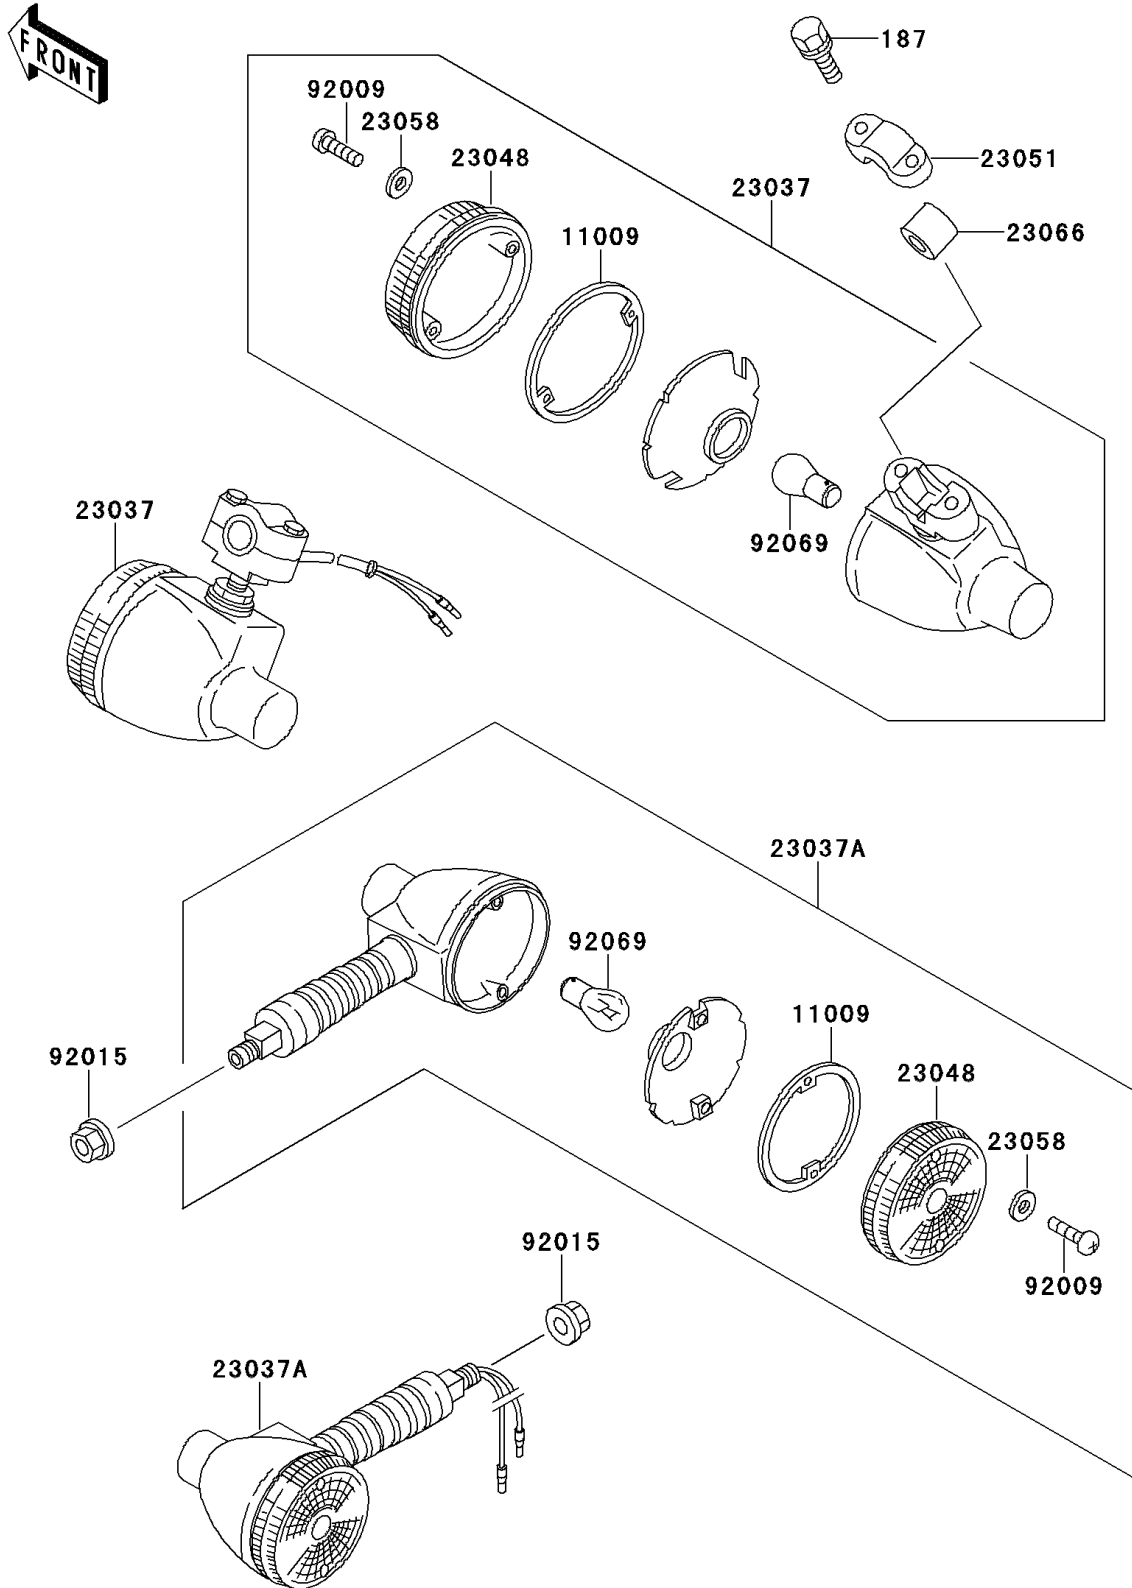

2001 KE100 PARTS DIAGRAM

Turn Signals

F2730

2001 KE100 PARTS LIST

Turn Signals

ITEM NAME	PART NUMBER	QUANTITY
BOLT-UPSET-WSP (Ref # 187)	187B0530	4
GASKET,TURN SIGNAL LAMP LENS (Ref # 11009)	11009-1128	4
LAMP-ASSY-SIGNAL,FR (Ref # 23037)	23037-1039	2
LAMP-ASSY-SIGNAL,RR (Ref # 23037A)	23037-1087	2
LENS-SIGNAL LAMP (Ref # 23048)	23048-1076	4
BRACKET-SIGNAL LAMP (Ref # 23051)	23051-1018	2
WASHER,PLAIN,4MM (Ref # 23058)	23058-002	8
DAMPER (Ref # 23066)	23066-003	2
SCREW,TAPPING,4X30 (Ref # 92009)	92009-1056	8
NUT,FLANGED,10MM (Ref # 92015)	92015-1428	2
BULB,6V 21CP (Ref # 92069)	92069-056	4