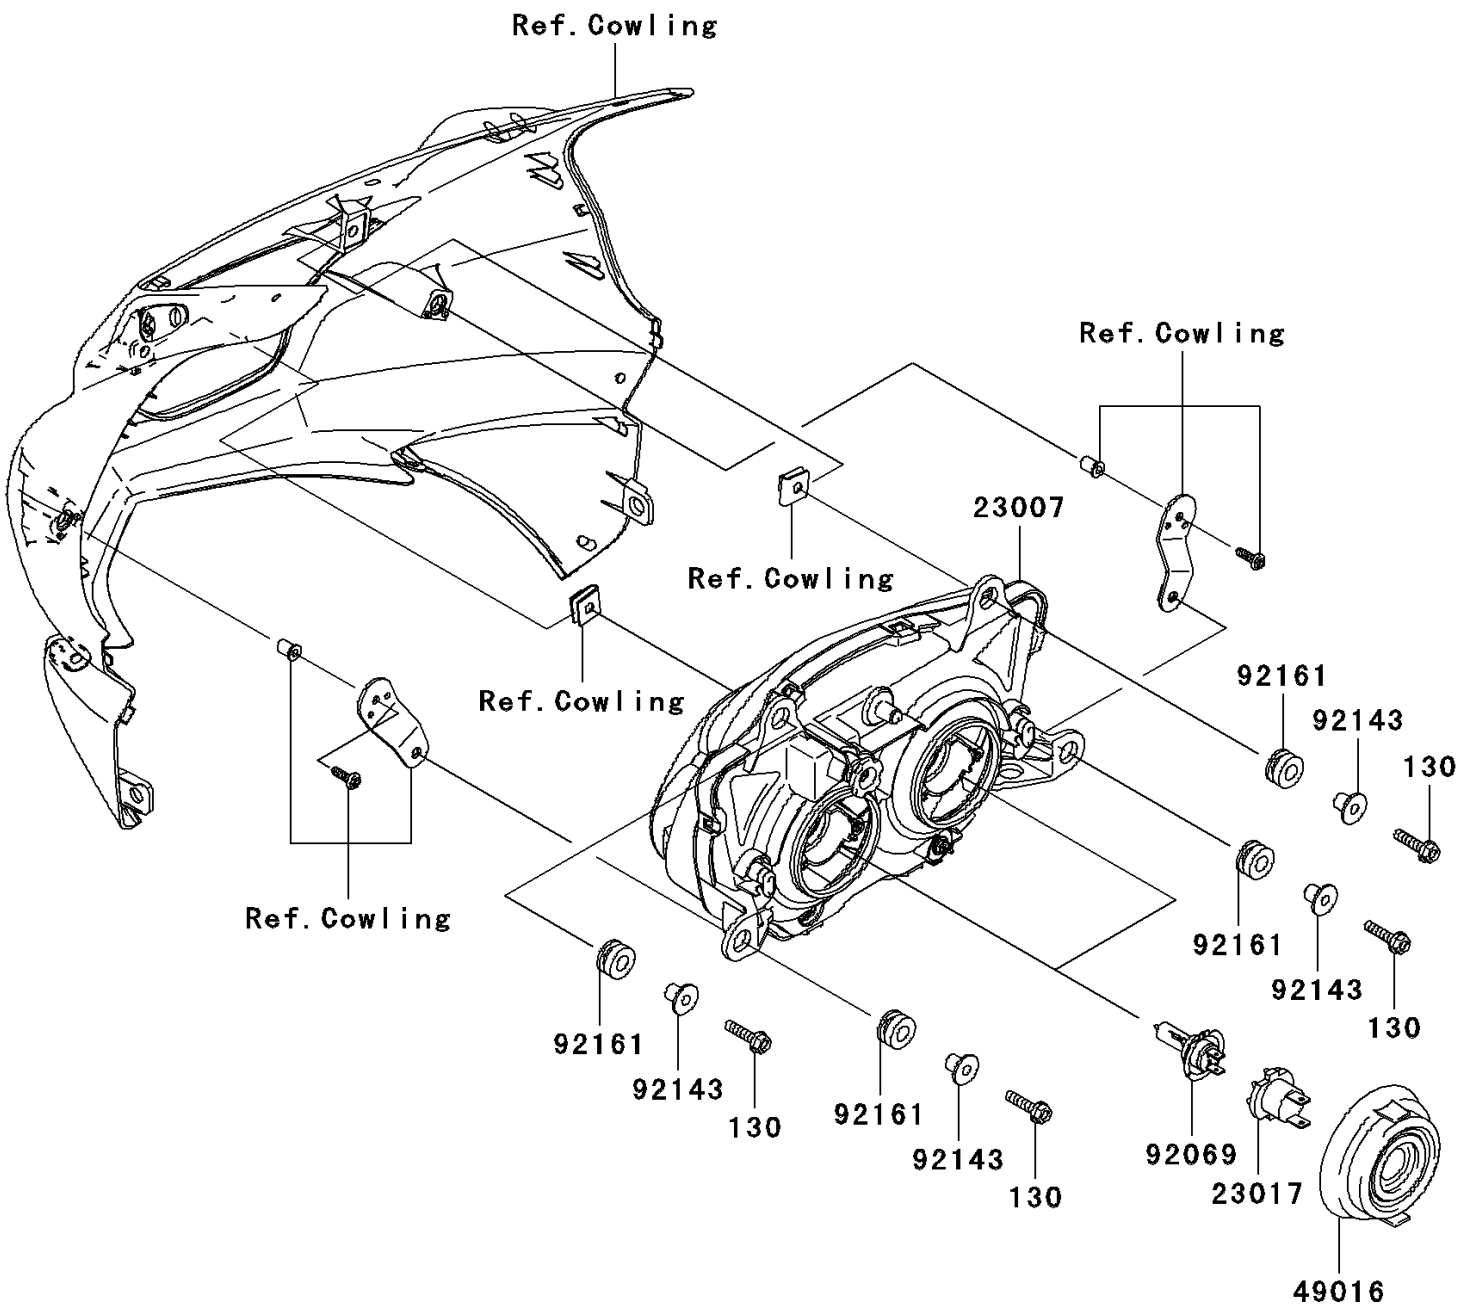

2008 Ninja[®] 250R PARTS DIAGRAM

Headlight(s)

F2710

2008 Ninja® 250R PARTS LIST

Headlight(s)

ITEM NAME	PART NUMBER	QUANTITY
BOLT-FLANGED,6X25 (Ref # 130)	130BB0625	4
LENS-COMP,HEAD LAMP (Ref # 23007)	23007-0121	1
SOCKET,HEAD LAMP (Ref # 23017)	23017-0004	2
COVER-SEAL,HEAD LAMP (Ref # 49016)	49016-0043	2
BULB,12V 55W,H7 (Ref # 92069)	92069-1126	2
COLLAR (Ref # 92143)	92143-1353	4
DAMPER (Ref # 92161)	92161-0036	4