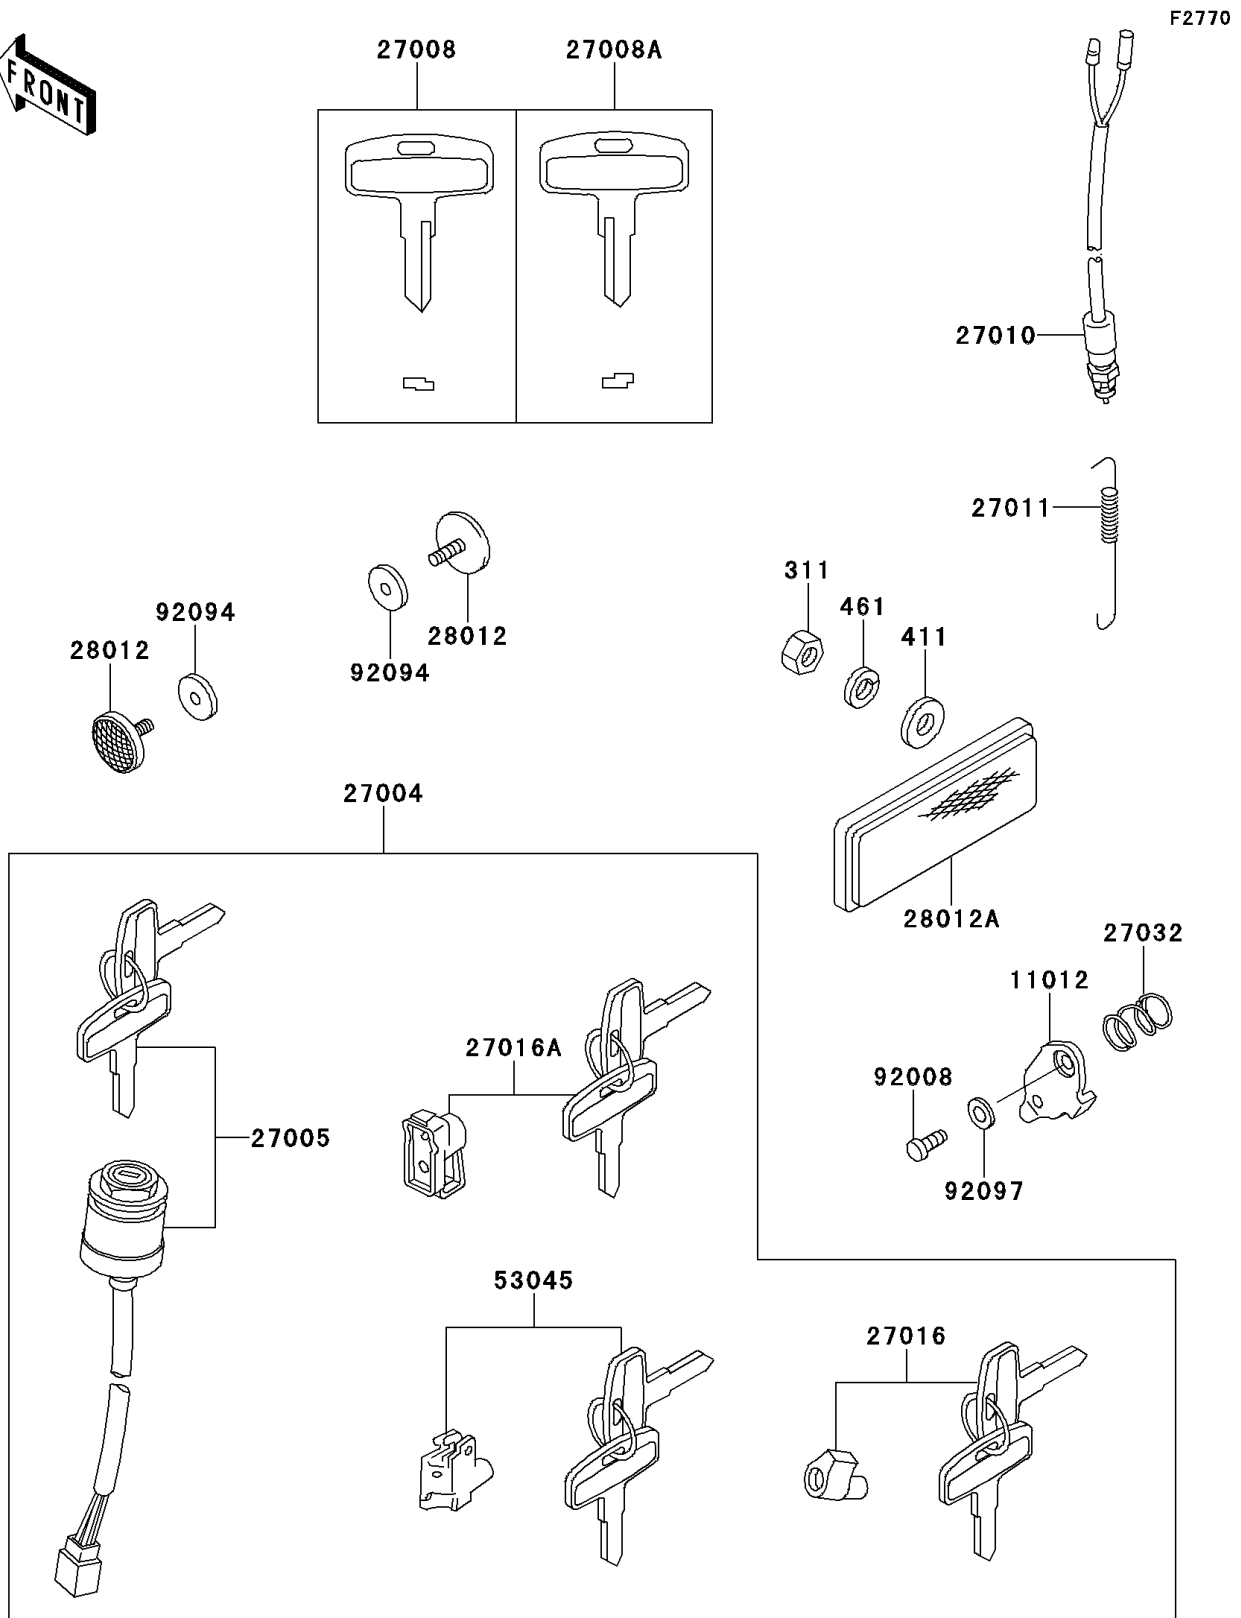

2000 KE100 PARTS DIAGRAM

Ignition Switch

2000 KE100 PARTS LIST

Ignition Switch

| ITEM NAME | PART NUMBER | QUANTITY |
|--|-------------|----------|
| NUT-HEX (Ref # 311) | 311B0500 | 2 |
| WASHER-PLAIN,5MM (Ref # 411) | 411B0500 | 2 |
| WASHER-SPRING,5MM (Ref # 461) | 461F0500 | 2 |
| CAP,STEERING LOCK (Ref # 11012) | 11012-1134 | 1 |
| SWITCH-ASSY (Ref # 27004) | 27004-5276 | 1 |
| SWITCH-ASSY-IGNITION (Ref # 27005) | 27005-1054 | 1 |
| KEY-LOCK,BLANK (Ref # 27008) | 27008-1024 | 1 |
| KEY-LOCK,BLANK (Ref # 27008A) | 27008-1025 | 1 |
| SWITCH,BRAKE LAMP (Ref # 27010) | 27010-025 | 1 |
| SPRING,BRAKE LAMP SWITCH (Ref # 27011) | 27011-011 | 1 |
| LOCK-ASSY,STEERING (Ref # 27016) | 27016-042 | 1 |
| LOCK-ASSY,HELMET (Ref # 27016A) | 27016-5098 | 1 |
| SPRING,STEERING LOCK (Ref # 27032) | 27032-001 | 1 |
| REFLECTOR-REFLEX,FR (Ref # 28012) | 28012-016 | 2 |
| REFLECTOR-REFLEX,RR (Ref # 28012A) | 28012-1005 | 1 |
| HOOK-ASSY,SEAT (Ref # 53045) | 53045-014 | 1 |
| SCREW,3.51MM (Ref # 92008) | 92008-007 | 1 |
| DAMPER,REFLECTOR (Ref # 92094) | 92094-011 | 2 |
| WASHER,WAVE (Ref # 92097) | 92097-003 | 1 |