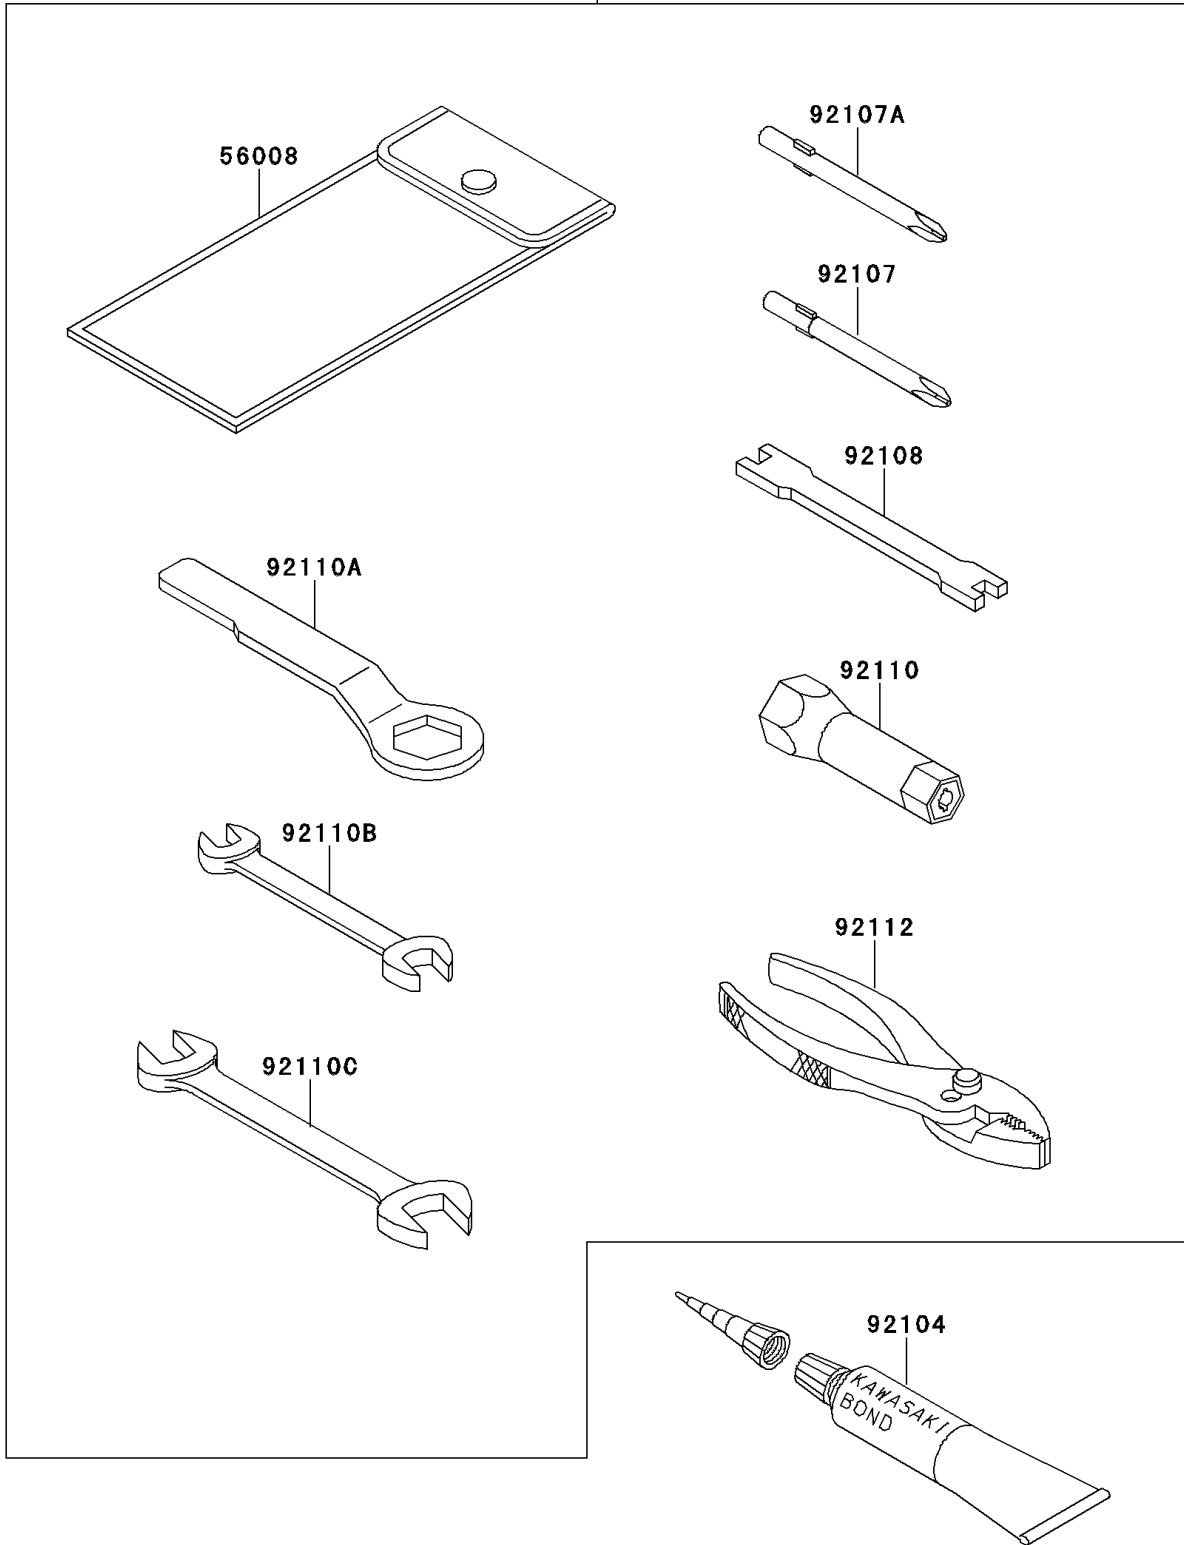

1997 KE100 PARTS DIAGRAM

Owner's Tools

56007

F2810

1997 KE100 PARTS LIST

Owner's Tools

ITEM NAME	PART NUMBER	QUANTITY
TOOLKIT (Ref # 56007)	56007-1280	1
BAG,TOOL (Ref # 56008)	56008-1007	1
GASKET-LIQUID,TUBE,100G,SILVER (Ref # 92104)	92104-002	1
TOOL-DRIVER,#3PHILLIPS (Ref # 92107)	92107-005	1
TOOL-DRIVER,#2PHILLIPS (Ref # 92107A)	92107-1053	1
TOOL-WRENCH,SPOKE (Ref # 92108)	92108-011	1
TOOL-WRENCH,BOX,21MM (Ref # 92110)	92110-1113	1
TOOL-WRENCH,BOX END,22MM (Ref # 92110A)	92110-1148	1
TOOL-WRENCH,OPEN END,10X12 (Ref # 92110B)	92110-1152	1
TOOL-WRENCH,OPEN END,14X17 (Ref # 92110C)	92110-1153	1
TOOL-PLIERS (Ref # 92112)	92112-1001	1