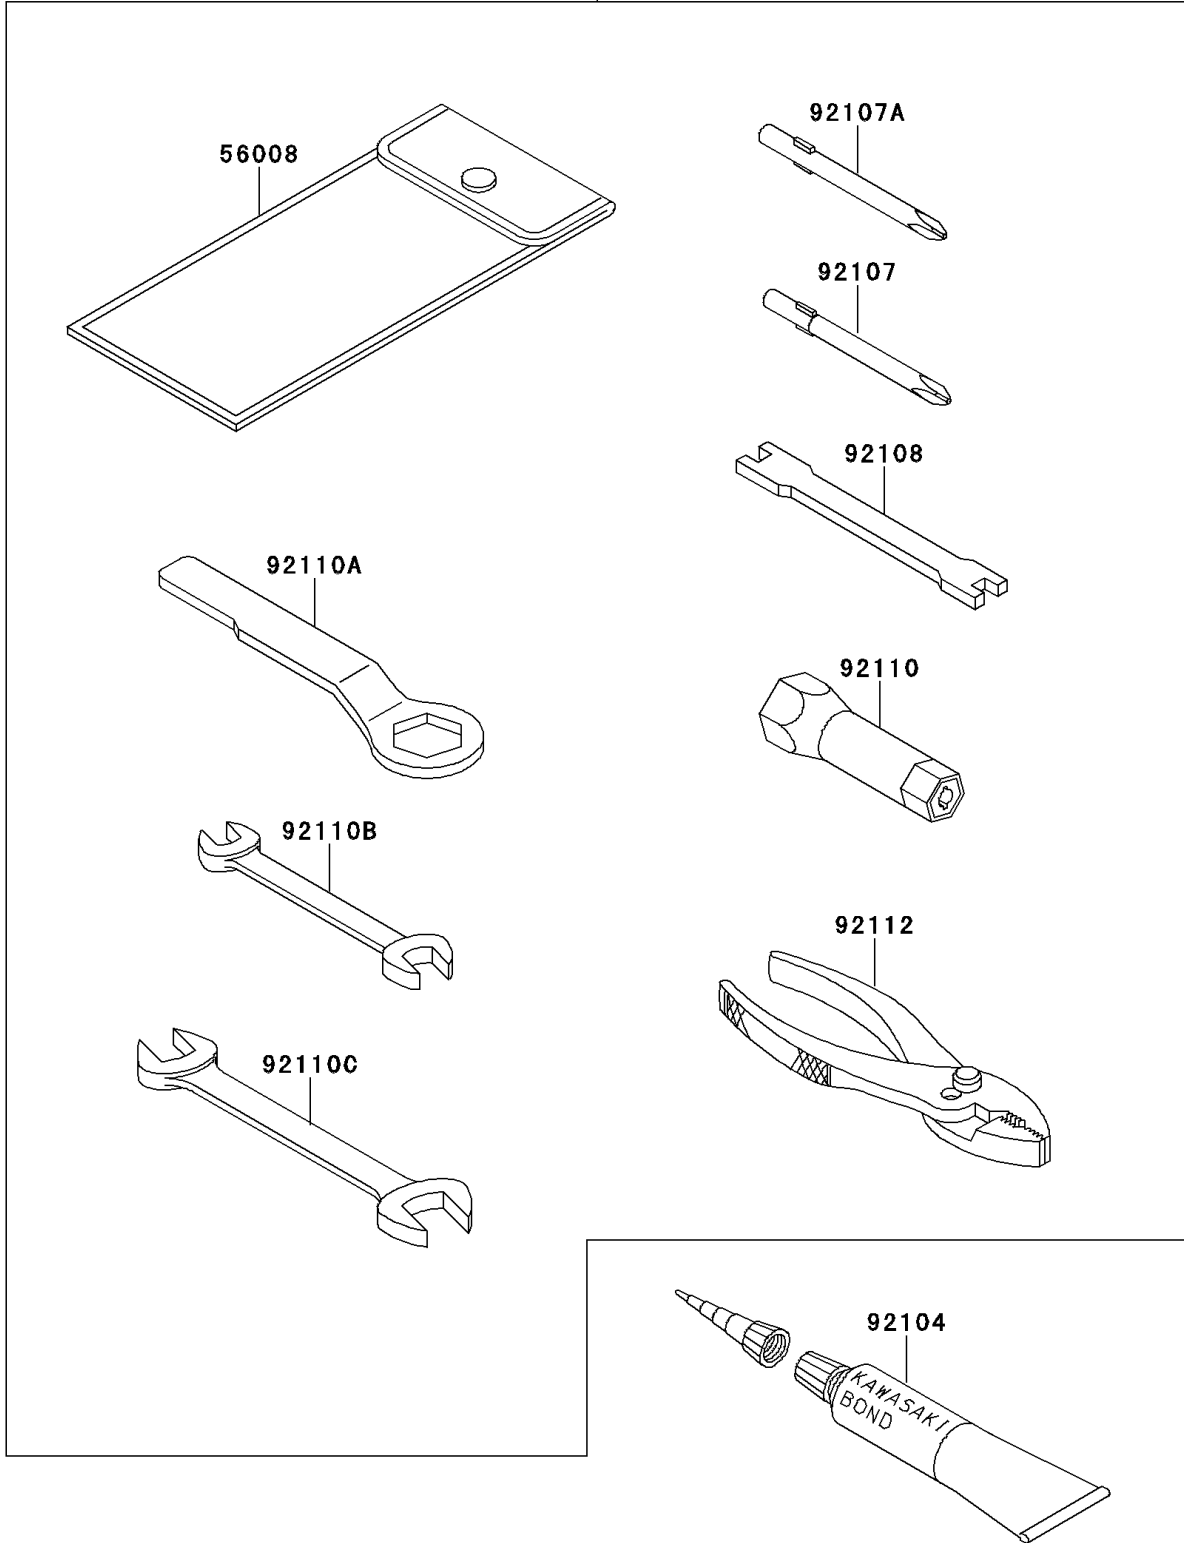

# 1999 KE100 PARTS DIAGRAM

Owner's Tools

56007

F2810

# 1999 KE100 PARTS LIST

## Owner's Tools

ITEM NAME	PART NUMBER	QUANTITY
TOOLKIT (Ref # 56007)	56007-1280	1
BAG,TOOL (Ref # 56008)	56008-1007	1
GASKET-LIQUID,TUBE,100G,SILVER (Ref # 92104)	92104-002	1
TOOL-DRIVER,#3PHILLIPS (Ref # 92107)	92107-005	1
TOOL-DRIVER,#2PHILLIPS (Ref # 92107A)	92107-1053	1
TOOL-WRENCH,SPOKE (Ref # 92108)	92108-011	1
TOOL-WRENCH,BOX,21MM (Ref # 92110)	92110-1113	1
TOOL-WRENCH,BOX END,22MM (Ref # 92110A)	92110-1148	1
TOOL-WRENCH,OPEN END,10X12 (Ref # 92110B)	92110-1152	1
TOOL-WRENCH,OPEN END,14X17 (Ref # 92110C)	92110-1153	1
TOOL-PLIERS (Ref # 92112)	92112-1001	1