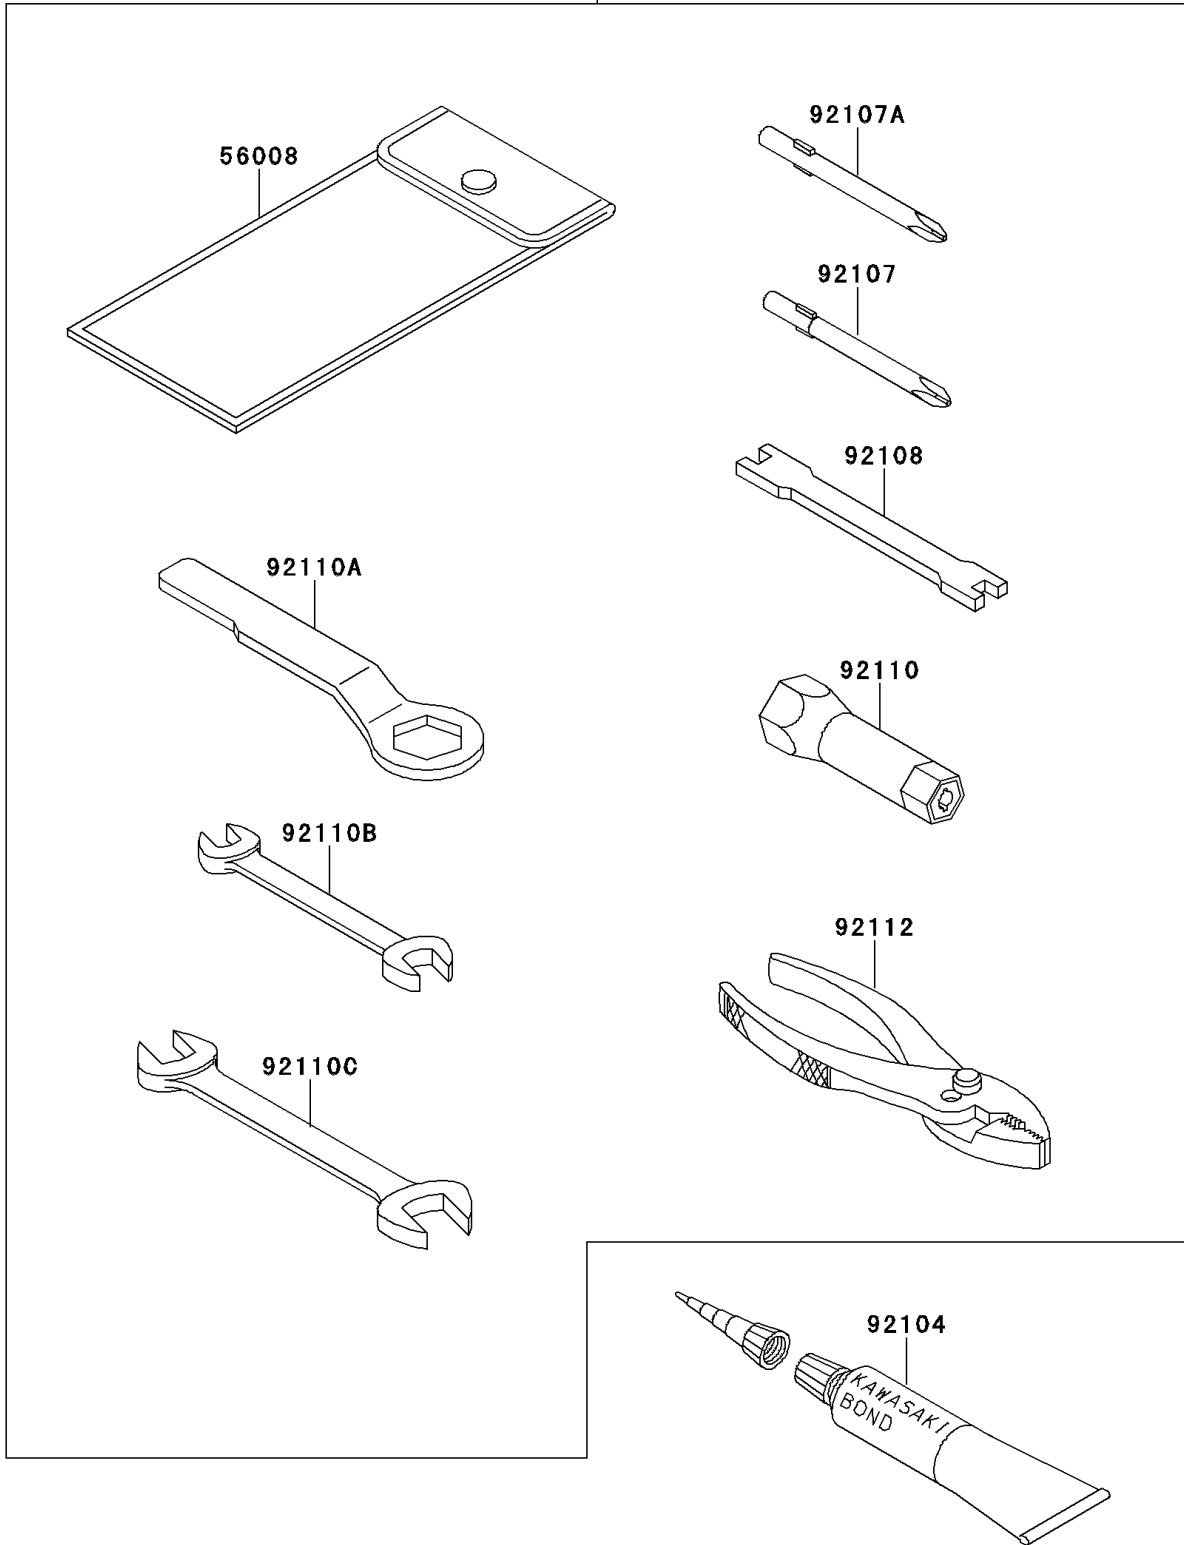

1999 KE100 PARTS DIAGRAM

Owner's Tools

56007

F2810

1999 KE100 PARTS LIST

Owner's Tools

ITEM NAME	PART NUMBER	QUANTITY
TOOLKIT (Ref # 56007)	56007-1280	1
BAG,TOOL (Ref # 56008)	56008-1007	1
GASKET-LIQUID,TUBE,100G,SILVER (Ref # 92104)	92104-002	1
TOOL-DRIVER,#3PHILLIPS (Ref # 92107)	92107-005	1
TOOL-DRIVER,#2PHILLIPS (Ref # 92107A)	92107-1053	1
TOOL-WRENCH,SPOKE (Ref # 92108)	92108-011	1
TOOL-WRENCH,BOX,21MM (Ref # 92110)	92110-1113	1
TOOL-WRENCH,BOX END,22MM (Ref # 92110A)	92110-1148	1
TOOL-WRENCH,OPEN END,10X12 (Ref # 92110B)	92110-1152	1
TOOL-WRENCH,OPEN END,14X17 (Ref # 92110C)	92110-1153	1
TOOL-PLIERS (Ref # 92112)	92112-1001	1