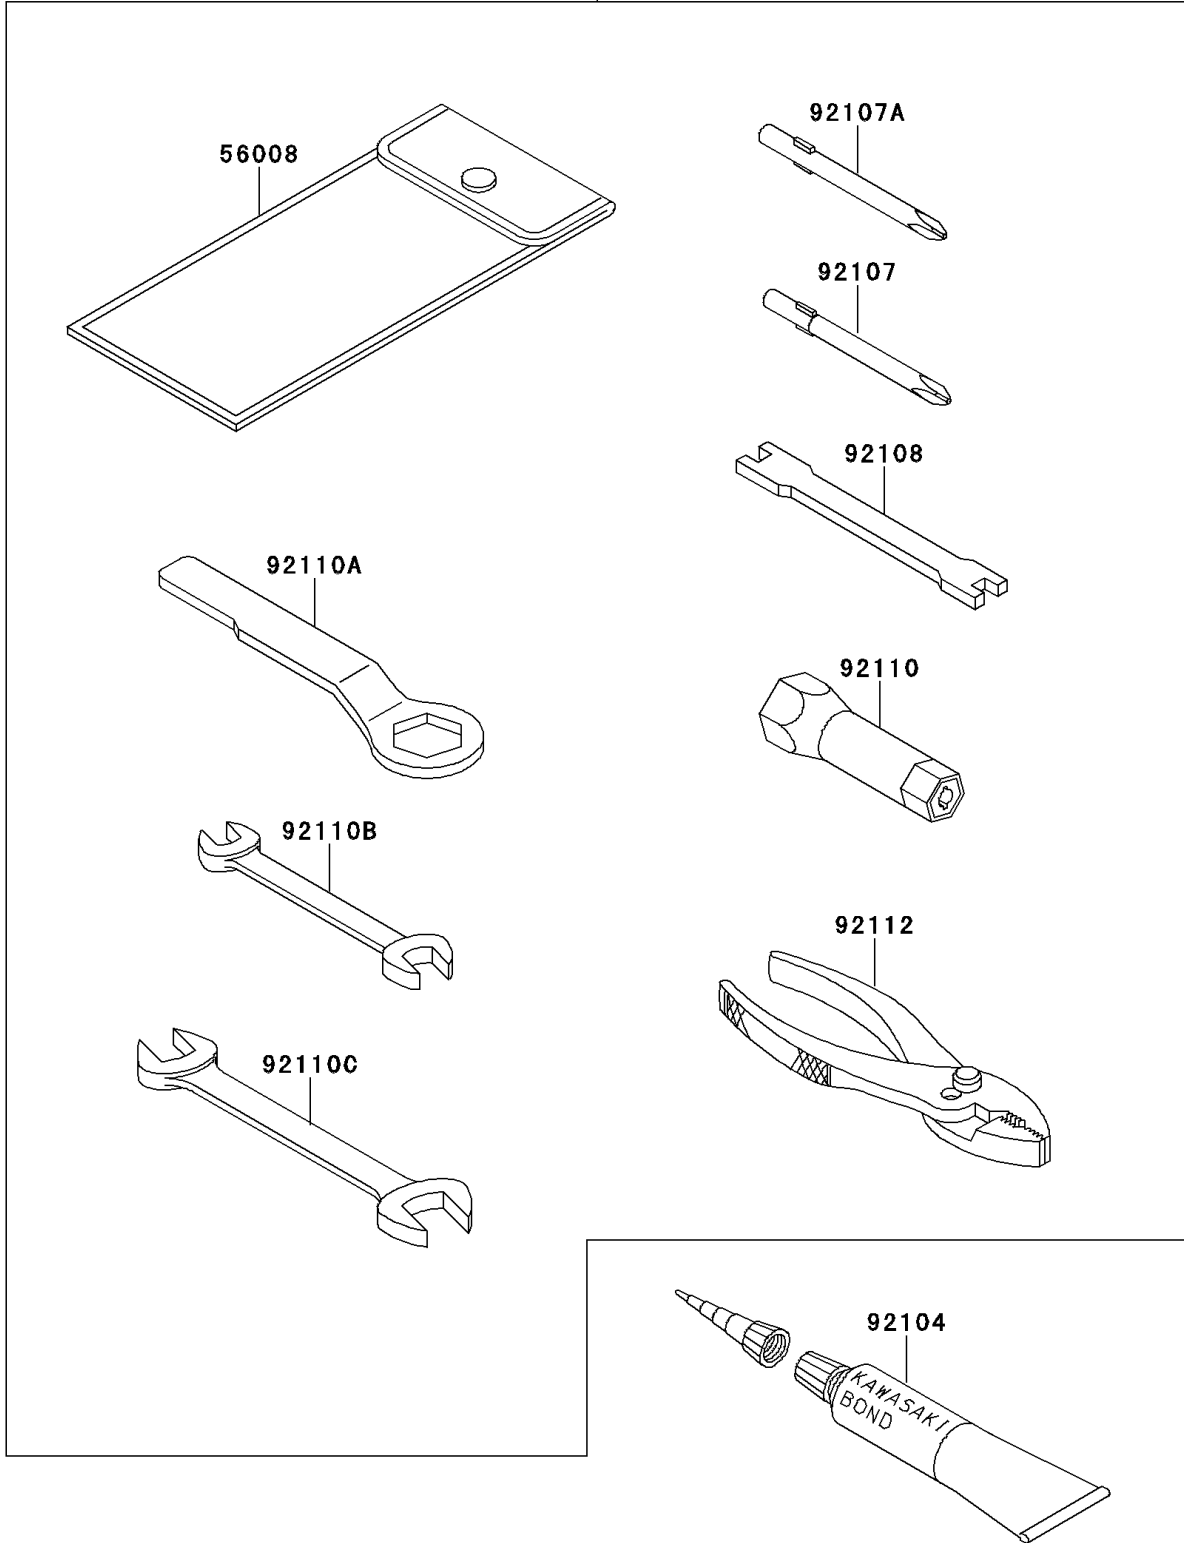

2000 KE100 PARTS DIAGRAM

Owner's Tools

56007

F2810

2000 KE100 PARTS LIST

Owner's Tools

ITEM NAME	PART NUMBER	QUANTITY
TOOLKIT (Ref # 56007)	56007-1280	1
BAG,TOOL (Ref # 56008)	56008-1007	1
GASKET-LIQUID,TUBE,100G,SILVER (Ref # 92104)	92104-002	1
TOOL-DRIVER,#3PHILLIPS (Ref # 92107)	92107-005	1
TOOL-DRIVER,#2PHILLIPS (Ref # 92107A)	92107-1053	1
TOOL-WRENCH,SPOKE (Ref # 92108)	92108-011	1
TOOL-WRENCH,BOX,21MM (Ref # 92110)	92110-1113	1
TOOL-WRENCH,BOX END,22MM (Ref # 92110A)	92110-1148	1
TOOL-WRENCH,OPEN END,10X12 (Ref # 92110B)	92110-1152	1
TOOL-WRENCH,OPEN END,14X17 (Ref # 92110C)	92110-1153	1
TOOL-PLIERS (Ref # 92112)	92112-1001	1