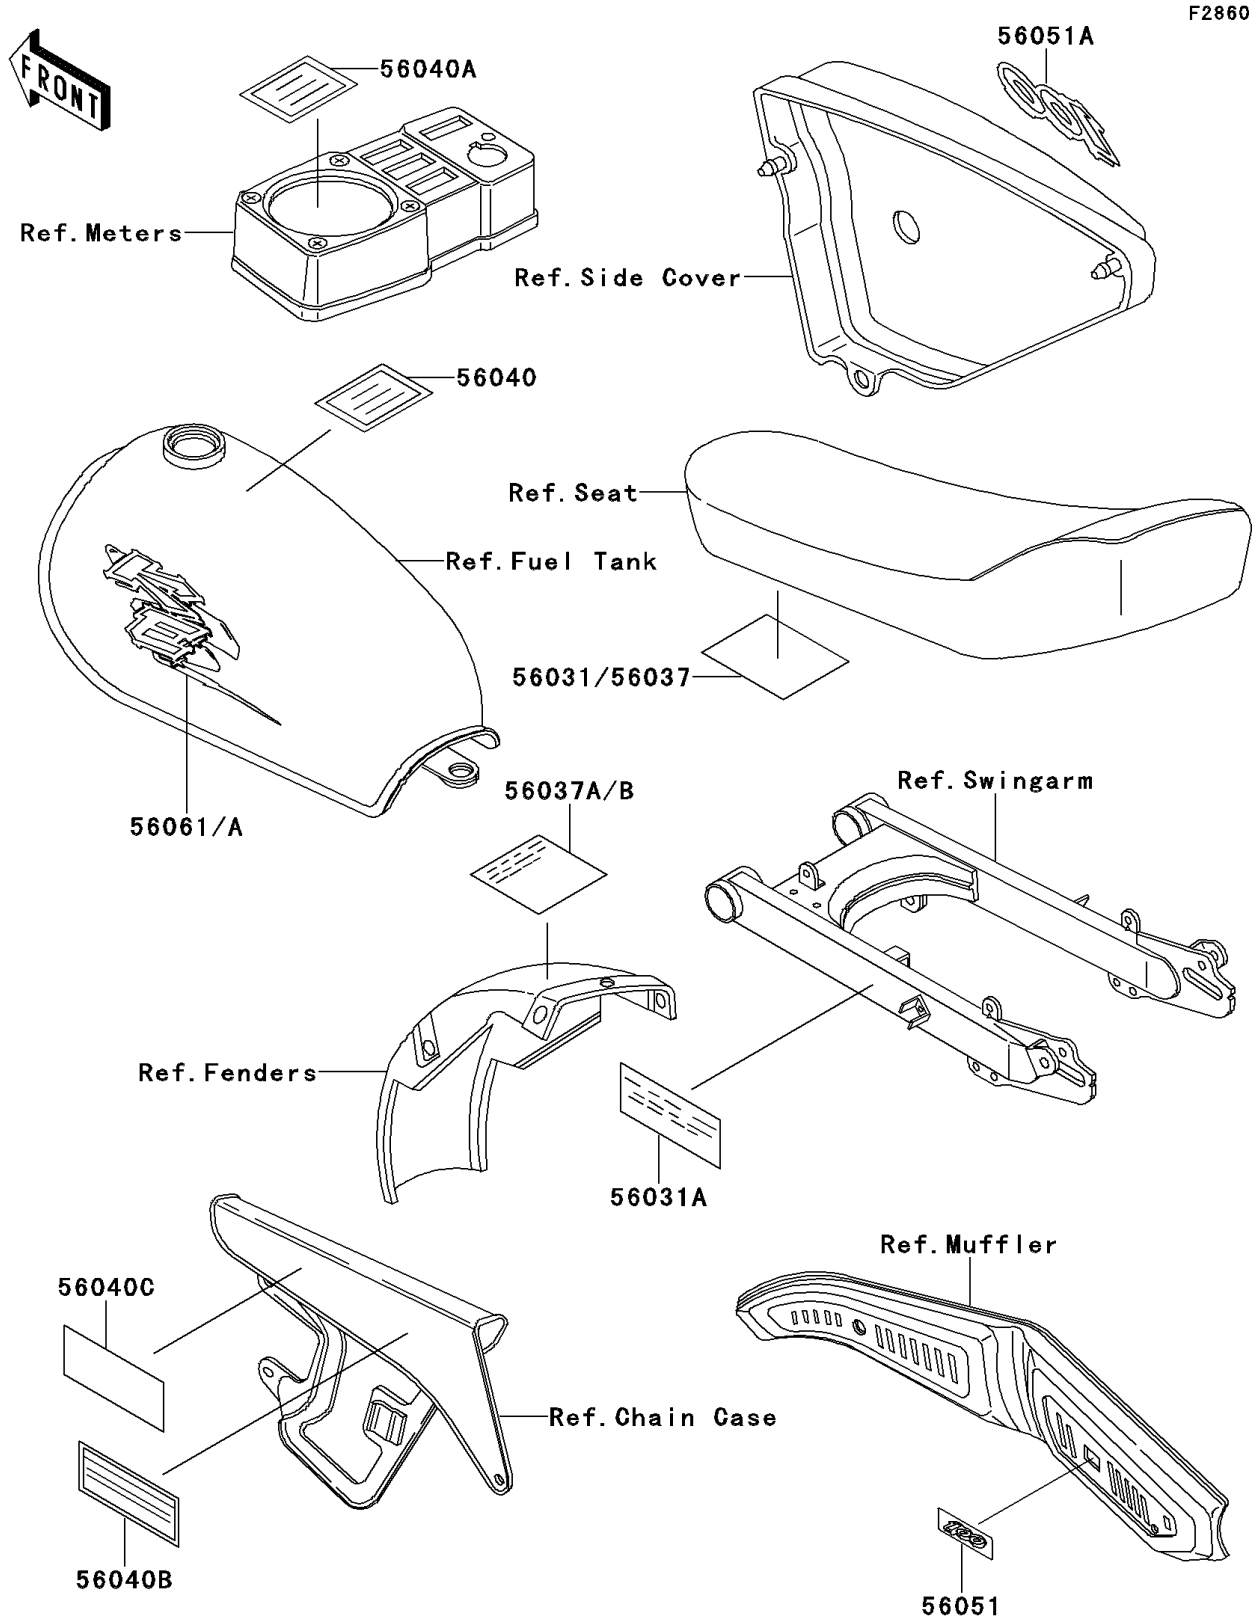

1997 KE100 PARTS DIAGRAM

Labels(KE100-B16/B17)

1997 KE100 PARTS LIST

Labels(KE100-B16/B17)

ITEM NAME	PART NUMBER	QUANTITY
LABEL-MANUAL,CHAIN (Ref # 56031A)	56031-1962	1
LABEL-WARNING,SIDE STAND (Ref # 56040B)	56040-1012	1
MARK,MUFFLER COVER,100 (Ref # 56051)	56051-1354	1
MARK,SIDE COVER,RH,100 (Ref # 56051A)	56051-1355	1
PATTERN,FUEL TANK,LH (Ref # 56061)	56061-1543	1
PATTERN,FUEL TANK,RH (Ref # 56061A)	56061-1544	1
LABEL-MANUAL,BATTERY VENT (Ref # 56031)	56031-1804	1
LABEL-SPECIFICATION (Ref # 56037)	56037-1022	1
LABEL-SPECIFICATION,TIRE&LOAD (Ref # 56037A)	56037-1711	1
LABEL-SPECIFICATION,TIRE&LOAD (Ref # 56037B)	56037-1712	1
LABEL-WARNING,BREAK IN CAUTION (Ref # 56040)	56040-1008	1
LABEL-WARNING,BREAK IN CAUTION (Ref # 56040A)	56040-1010	1
LABEL-WARNING,SIDE STAND (Ref # 56040C)	56040-1116	1