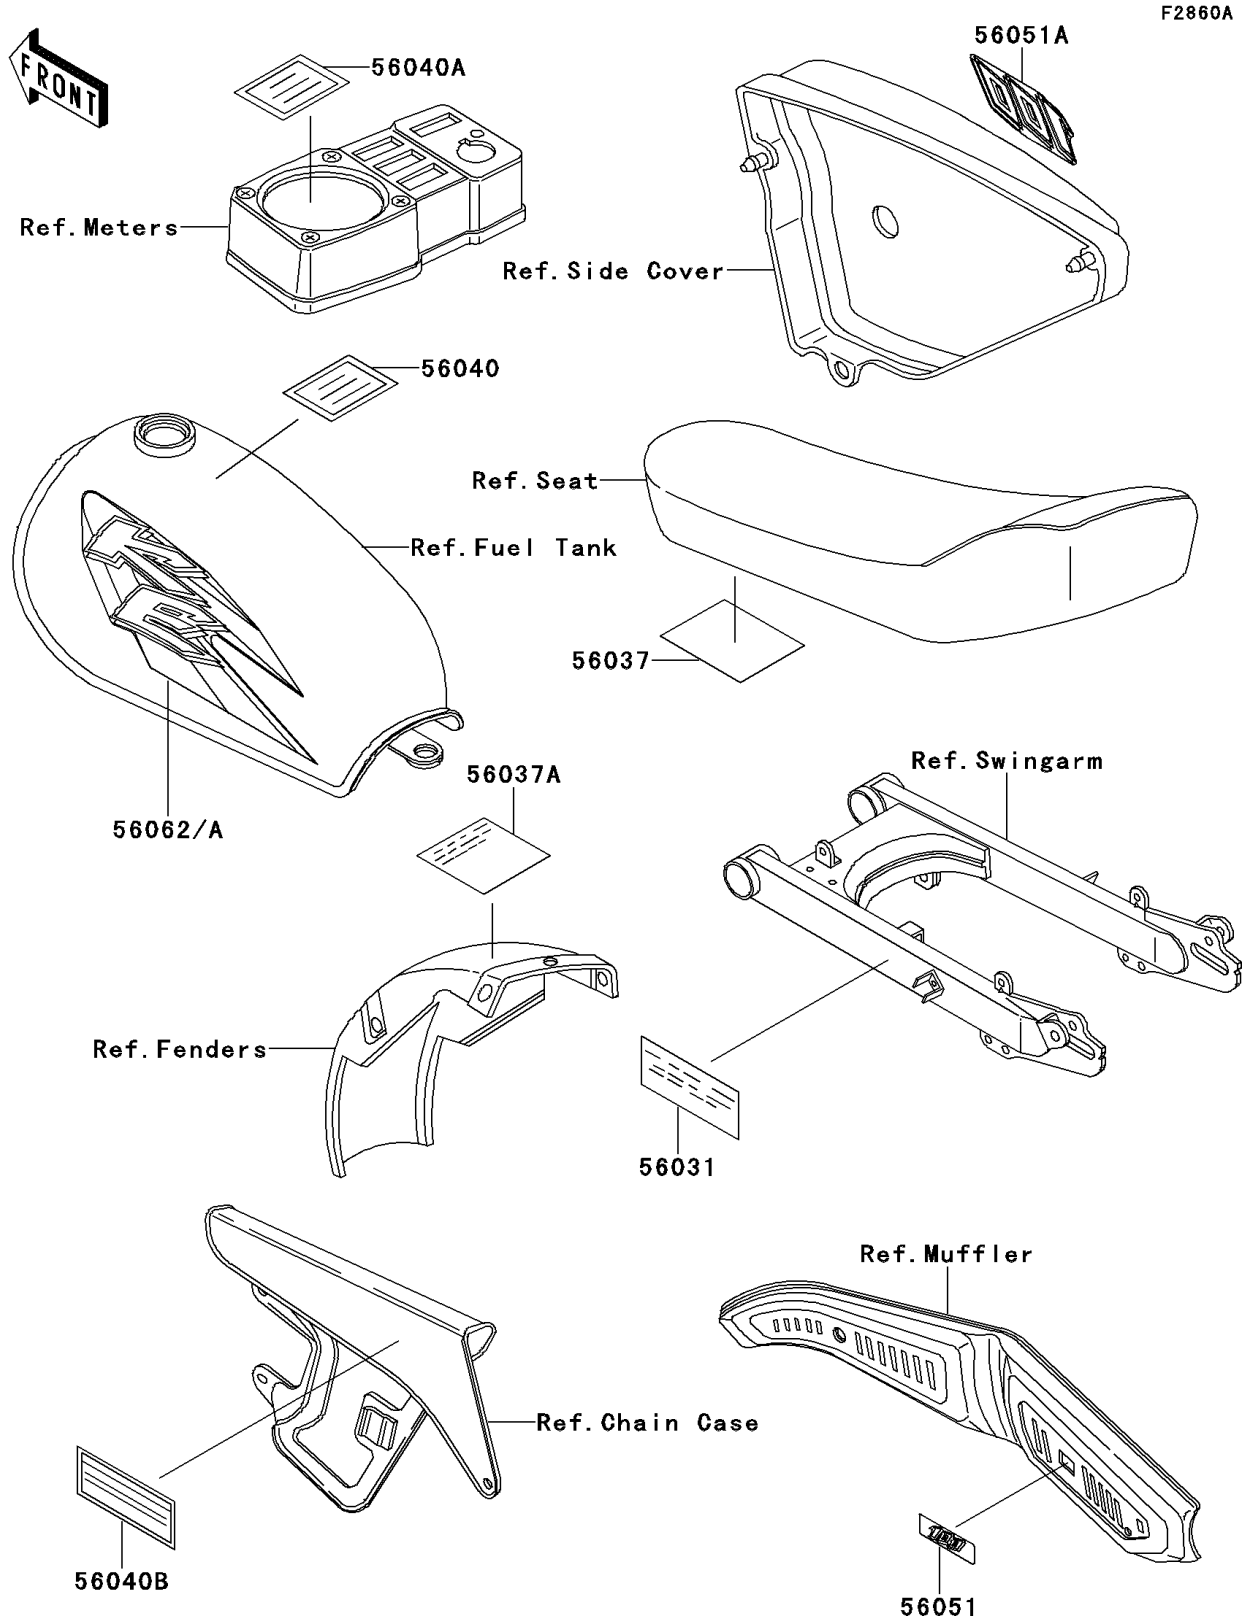

1999 KE100 PARTS DIAGRAM

Labels(KE100-B18)

1999 KE100 PARTS LIST

Labels(KE100-B18)

ITEM NAME	PART NUMBER	QUANTITY
LABEL-MANUAL,CHAIN (Ref # 56031)	56031-1962	1
LABEL-SPECIFICATION (Ref # 56037)	56037-1022	1
LABEL-SPECIFICATION,TIRE&LOAD (Ref # 56037A)	56037-1711	1
LABEL-WARNING,BREAK IN CAUTION (Ref # 56040)	56040-1008	1
LABEL-WARNING,BREAK IN CAUTION (Ref # 56040A)	56040-1010	1
LABEL-WARNING,SIDE STAND (Ref # 56040B)	56040-1012	1
MARK,MUFFLER COVER,100 (Ref # 56051)	56051-1924	1
MARK,SIDE COVER,RH,100 (Ref # 56051A)	56051-1925	1
PATTERN,FUEL TANK,LH (Ref # 56062)	56062-1690	1
PATTERN,FUEL TANK,RH (Ref # 56062A)	56062-1691	1