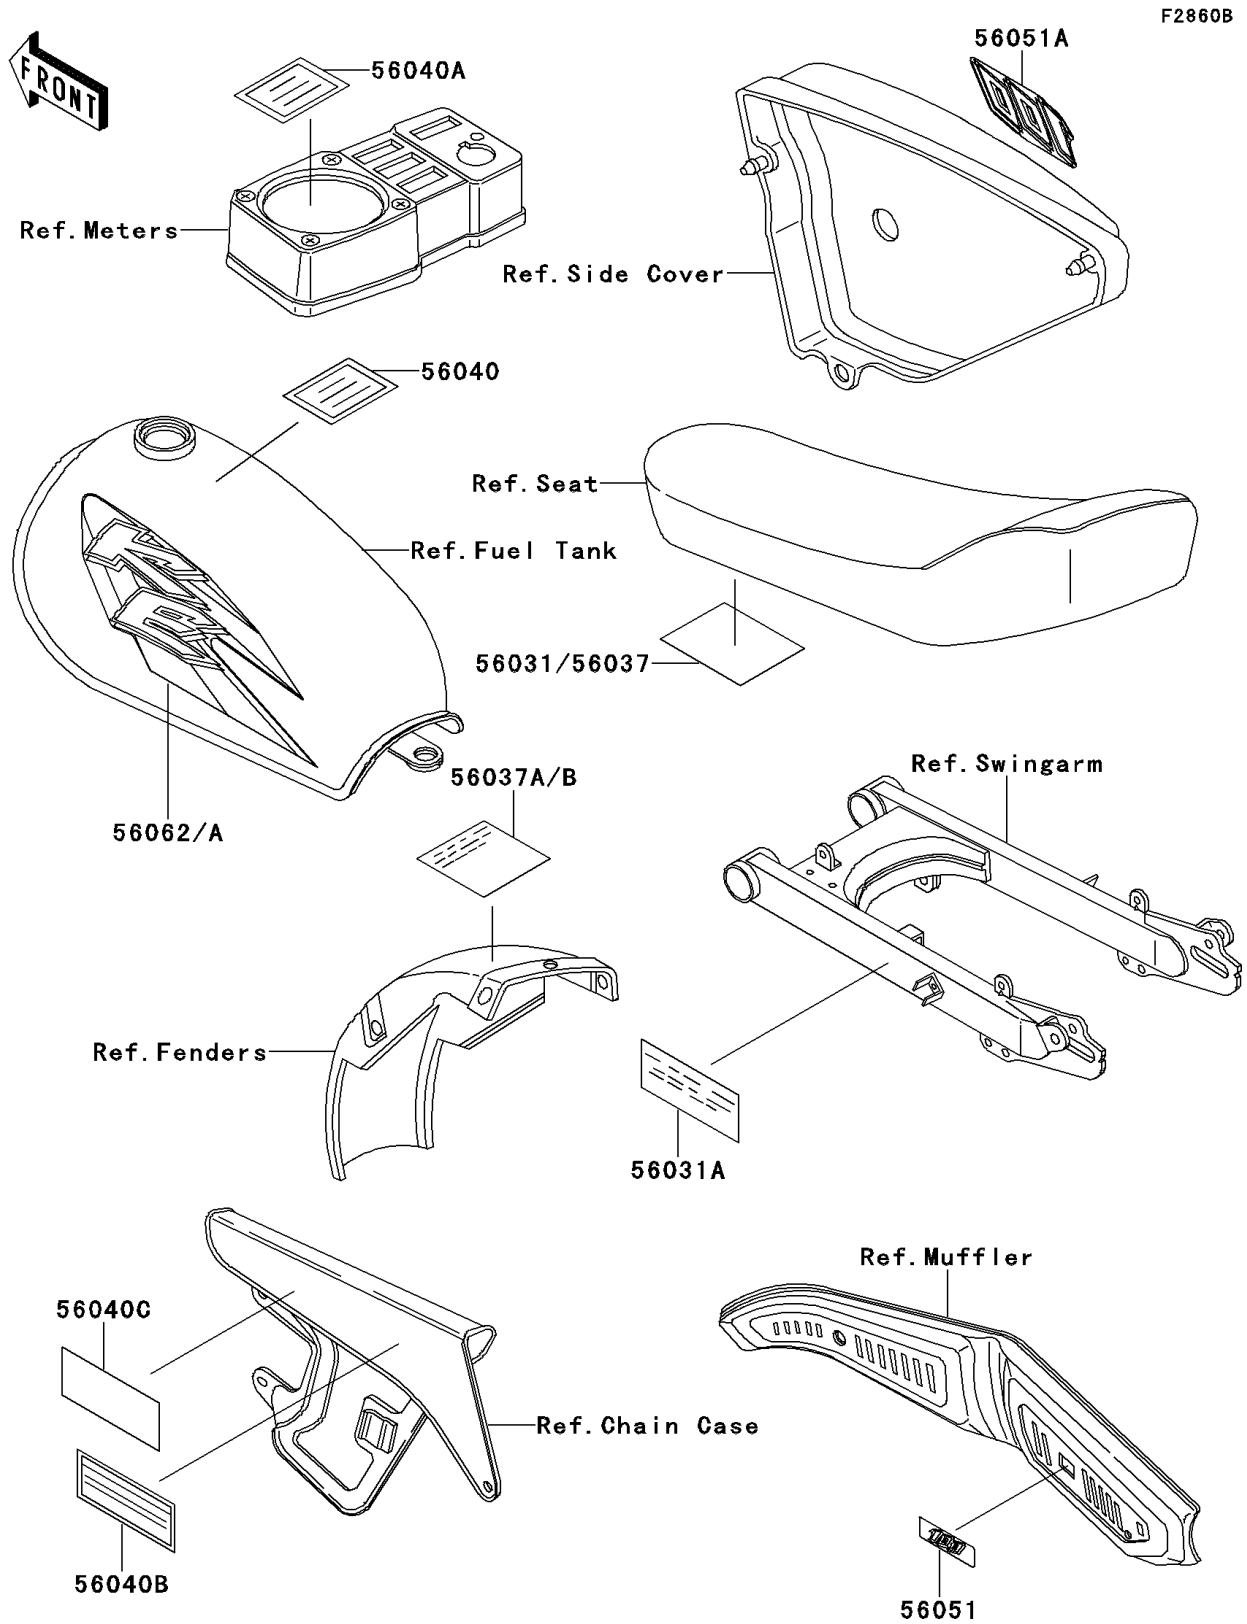

2000 KE100 PARTS DIAGRAM

Labels(KE100-B19/B20)

2000 KE100 PARTS LIST

Labels(KE100-B19/B20)

ITEM NAME	PART NUMBER	QUANTITY
LABEL-MANUAL,CHAIN (Ref # 56031A)	56031-1962	1
LABEL-WARNING,SIDE STAND (Ref # 56040B)	56040-1012	1
MARK,MUFFLER COVER,100 (Ref # 56051)	56051-1924	1
MARK,SIDE COVER,RH,100 (Ref # 56051A)	56051-1925	1
PATTERN,FUEL TANK,LH (Ref # 56062)	56062-1690	1
PATTERN,FUEL TANK,RH (Ref # 56062A)	56062-1691	1
LABEL-MANUAL,BATTERY VENT (Ref # 56031)	56031-1804	1
LABEL-SPECIFICATION (Ref # 56037)	56037-1022	1
LABEL-SPECIFICATION,TIRE&LOAD (Ref # 56037A)	56037-1711	1
LABEL-SPECIFICATION,TIRE&LOAD (Ref # 56037B)	56037-1712	1
LABEL-WARNING,BREAK IN CAUTION (Ref # 56040)	56040-1008	1
LABEL-WARNING,BREAK IN CAUTION (Ref # 56040A)	56040-1010	1
LABEL-WARNING,SIDE STAND (Ref # 56040C)	56040-1116	1