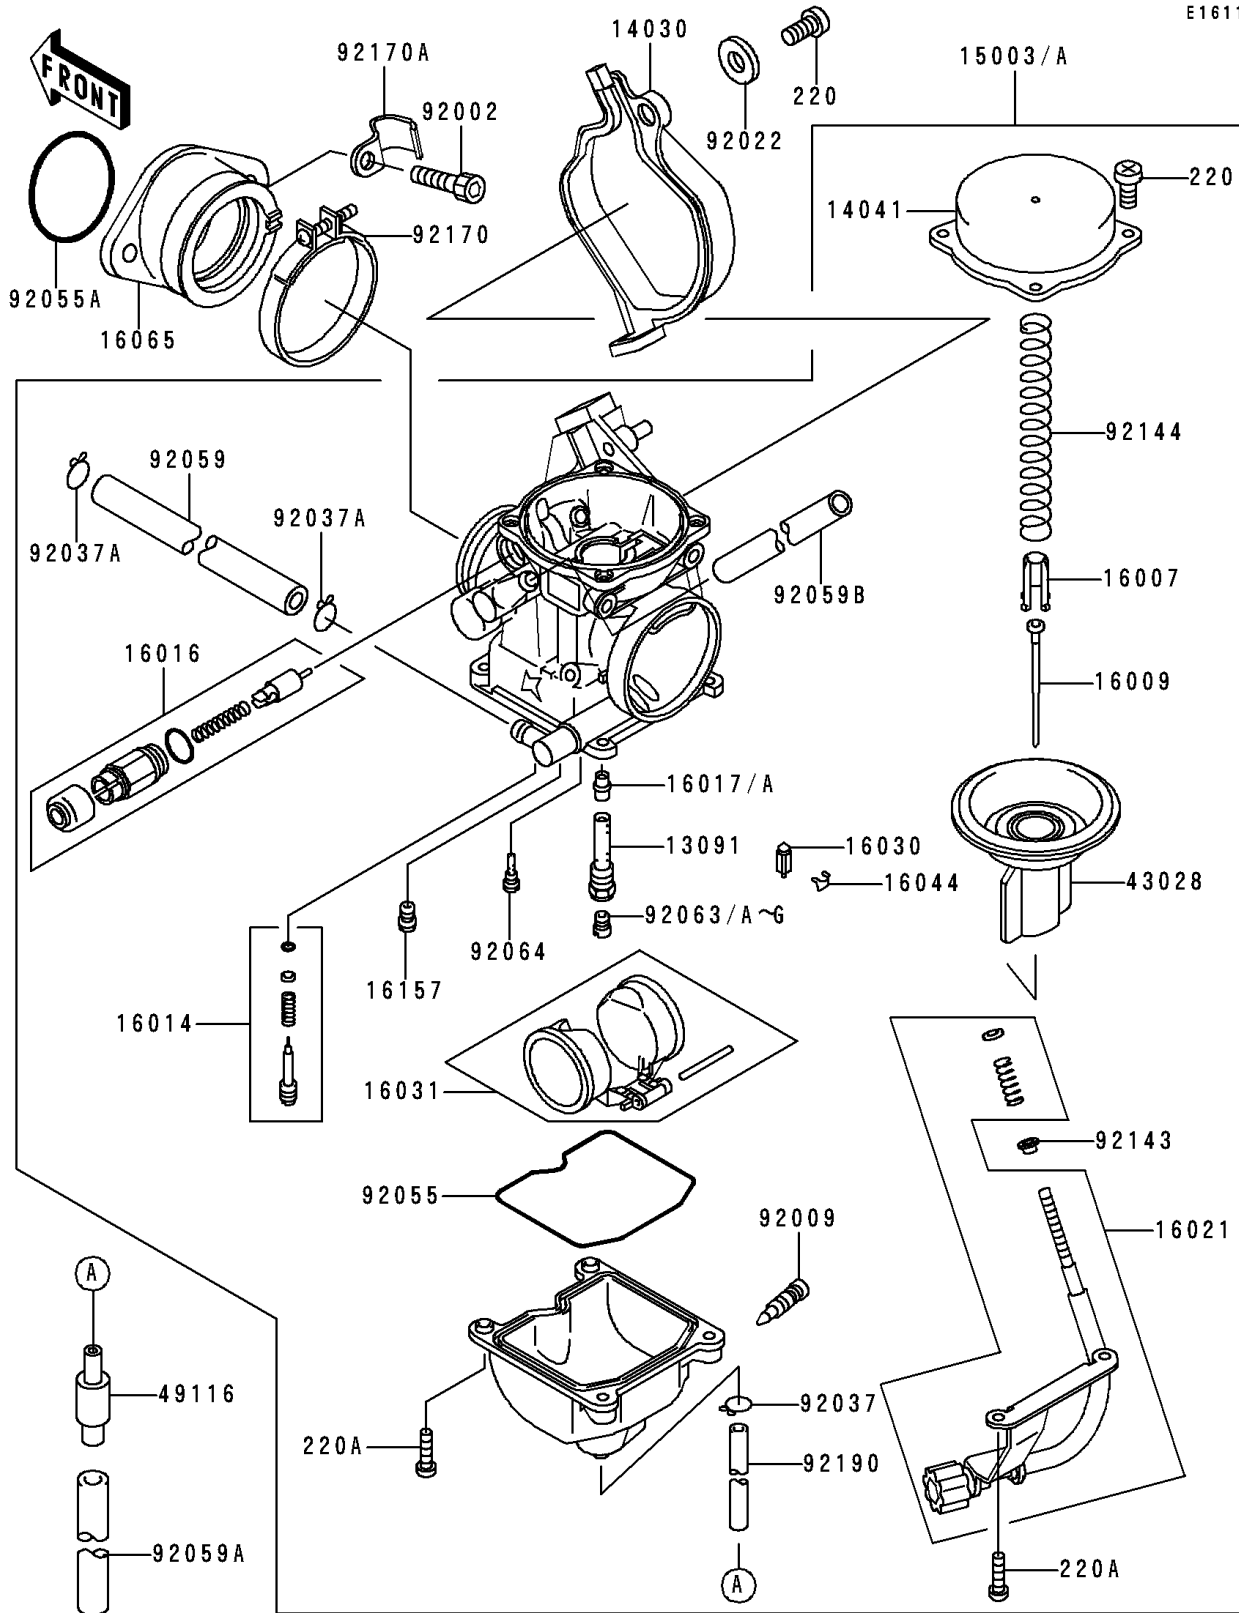

1996 Lakota 300 PARTS DIAGRAM

Carburetor

E1611

1996 Lakota 300 PARTS LIST

Carburetor

ITEM NAME	PART NUMBER	QUANTITY
HOLDER,NEEDLE JET (Ref # 13091)	13091-1914	1
COVER-CARBURETOR (Ref # 14030)	14030-1054	1
TOP-CHAMBER,MIXING,INSIDE (Ref # 14041)	14041-1077	1
CARBURETOR-ASSY (Ref # 15003)	15003-1157	1
SEAT-SPRING,THROTTLE VALVE (Ref # 16007)	16007-1120	1
NEEDLE-JET,N36X (Ref # 16009)	16009-1516	1
SCREW-PILOT AIR (Ref # 16014)	16014-1081	1
PLUNGER,STARTER (Ref # 16016)	16016-1101	1
JET-NEEDLE (Ref # 16017)	16017-1335	1
SCREW-THROTTLE STOP (Ref # 16021)	16021-1196	1
VALVE-FLOAT (Ref # 16030)	16030-1007	1
FLOAT (Ref # 16031)	16031-1077	1
CLAMP,FLOAT VALVE (Ref # 16044)	16044-007	1
HOLDER-CARBURETOR (Ref # 16065)	16065-1301	1
JET-STARTER,#58 (Ref # 16157)	16157-1057	1
DIAPHRAGM,VALVE (Ref # 43028)	43028-1080	1
VALVE-ASSY (Ref # 49116)	49116-1126	1
BOLT,6X16 (Ref # 92002)	92002-1143	2
SCREW,DRAIN,M6X0.75 (Ref # 92009)	92009-1551	1
WASHER,5.2X13X1 (Ref # 92022)	92022-1380	1
CLAMP,TUBE (Ref # 92037)	92037-1201	1
CLAMP,TUBE (Ref # 92037A)	92037-1531	2
RING-O,FLOAT CHAMBER (Ref # 92055)	92055-1222	1
RING-O,38MM (Ref # 92055A)	92055-1295	1
TUBE,6.5X11.5X200 (Ref # 92059)	92059-1538	1
TUBE,7X10X100 (Ref # 92059A)	92059-1736	1
TUBE,6.5X9.5X320 (Ref # 92059B)	92059-1861	1
JET-MAIN,#140 (Ref # 92063)	92063-1013	1
JET-MAIN,#135 (Ref # 92063A)	92063-1014	1

1996 Lakota 300 PARTS LIST

Carburetor

ITEM NAME	PART NUMBER	QUANTITY
JET-MAIN,#138 (Ref # 92063B)	92063-1015	1
SCREW-PAN-CROS (Ref # 220)	220B0408	5
SCREW-PAN-CROS (Ref # 220A)	220D0414	4
JET-MAIN,#142 (Ref # 92063C)	92063-1016	1
JET-MAIN,#145 (Ref # 92063D)	92063-1017	1
JET-PILOT,#38 (Ref # 92064)	92064-1119	1
COLLAR (Ref # 92143)	92143-1589	1
SPRING,DIAPHRAGM VALVE (Ref # 92144)	92144-1745	1
CLAMP (Ref # 92170)	92170-1438	1
CLAMP (Ref # 92170A)	92170-1552	1
TUBE,4.5X8X330 (Ref # 92190)	92190-1557	1