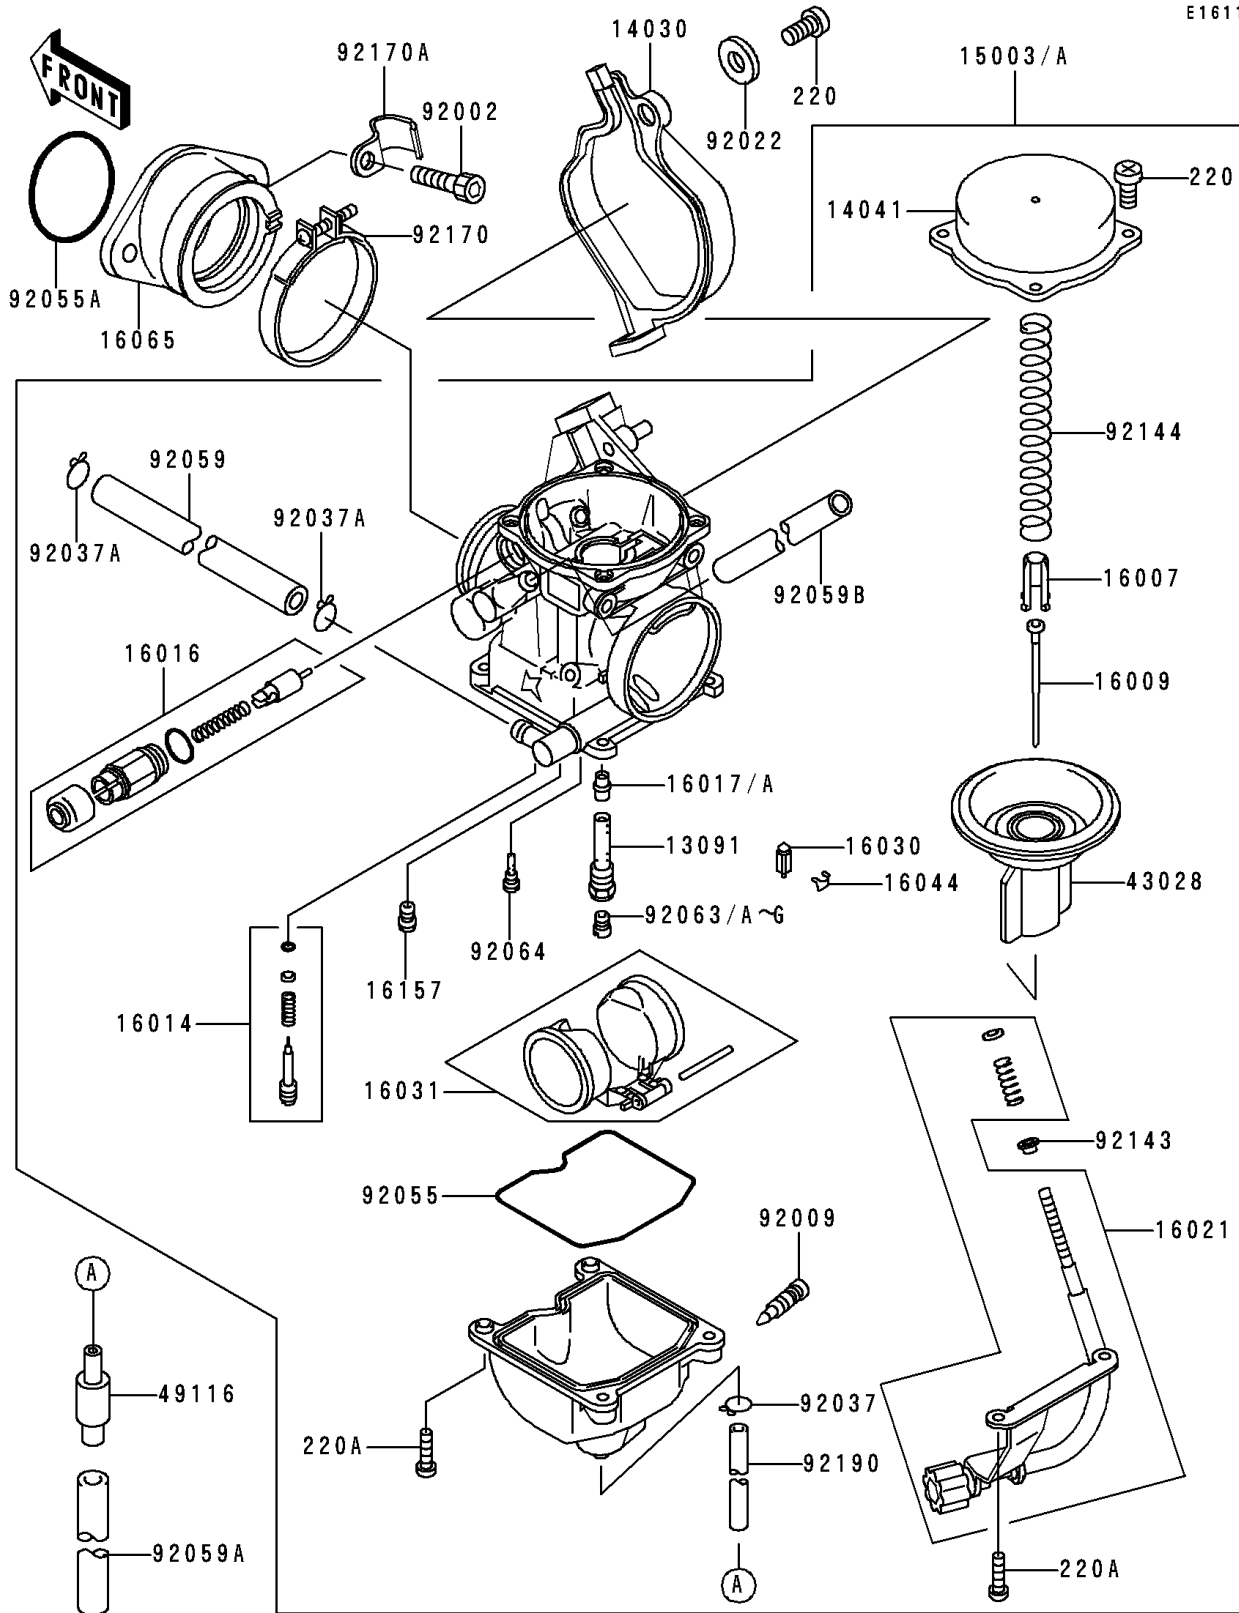

1997 Lakota 300 PARTS DIAGRAM

Carburetor

E1611

1997 Lakota 300 PARTS LIST

Carburetor

ITEM NAME	PART NUMBER	QUANTITY
HOLDER,NEEDLE JET (Ref # 13091)	13091-1914	1
COVER-CARBURETOR (Ref # 14030)	14030-1054	1
TOP-CHAMBER,MIXING,INSIDE (Ref # 14041)	14041-1077	1
CARBURETOR-ASSY (Ref # 15003)	15003-1157	1
SEAT-SPRING,THROTTLE VALVE (Ref # 16007)	16007-1120	1
NEEDLE-JET,N36X (Ref # 16009)	16009-1516	1
SCREW-PILOT AIR (Ref # 16014)	16014-1081	1
PLUNGER,STARTER (Ref # 16016)	16016-1101	1
JET-NEEDLE (Ref # 16017)	16017-1335	1
SCREW-THROTTLE STOP (Ref # 16021)	16021-1196	1
VALVE-FLOAT (Ref # 16030)	16030-1007	1
FLOAT (Ref # 16031)	16031-1077	1
CLAMP,FLOAT VALVE (Ref # 16044)	16044-007	1
HOLDER-CARBURETOR (Ref # 16065)	16065-1301	1
JET-STARTER,#58 (Ref # 16157)	16157-1057	1
DIAPHRAGM,VALVE (Ref # 43028)	43028-1080	1
VALVE-ASSY (Ref # 49116)	49116-1126	1
BOLT,6X16 (Ref # 92002)	92002-1143	2
SCREW,DRAIN,M6X0.75 (Ref # 92009)	92009-1551	1
WASHER,5.2X13X1 (Ref # 92022)	92022-1380	1
CLAMP,TUBE (Ref # 92037)	92037-1201	1
CLAMP,TUBE (Ref # 92037A)	92037-1531	2
RING-O,FLOAT CHAMBER (Ref # 92055)	92055-1222	1
RING-O,38MM (Ref # 92055A)	92055-1295	1
TUBE,6.5X11.5X200 (Ref # 92059)	92059-1538	1
TUBE,7X10X100 (Ref # 92059A)	92059-1736	1
TUBE,6.5X9.5X320 (Ref # 92059B)	92059-1861	1
JET-MAIN,#140 (Ref # 92063)	92063-1013	1
JET-MAIN,#135 (Ref # 92063A)	92063-1014	1

1997 Lakota 300 PARTS LIST

Carburetor

ITEM NAME	PART NUMBER	QUANTITY
JET-MAIN,#138 (Ref # 92063B)	92063-1015	1
SCREW-PAN-CROS (Ref # 220)	220B0408	5
SCREW-PAN-CROS (Ref # 220A)	220D0414	4
JET-MAIN,#142 (Ref # 92063C)	92063-1016	1
JET-MAIN,#145 (Ref # 92063D)	92063-1017	1
JET-PILOT,#38 (Ref # 92064)	92064-1119	1
COLLAR (Ref # 92143)	92143-1589	1
SPRING,DIAPHRAGM VALVE (Ref # 92144)	92144-1745	1
CLAMP (Ref # 92170)	92170-1438	1
CLAMP (Ref # 92170A)	92170-1552	1
TUBE,4.5X8X330 (Ref # 92190)	92190-1557	1