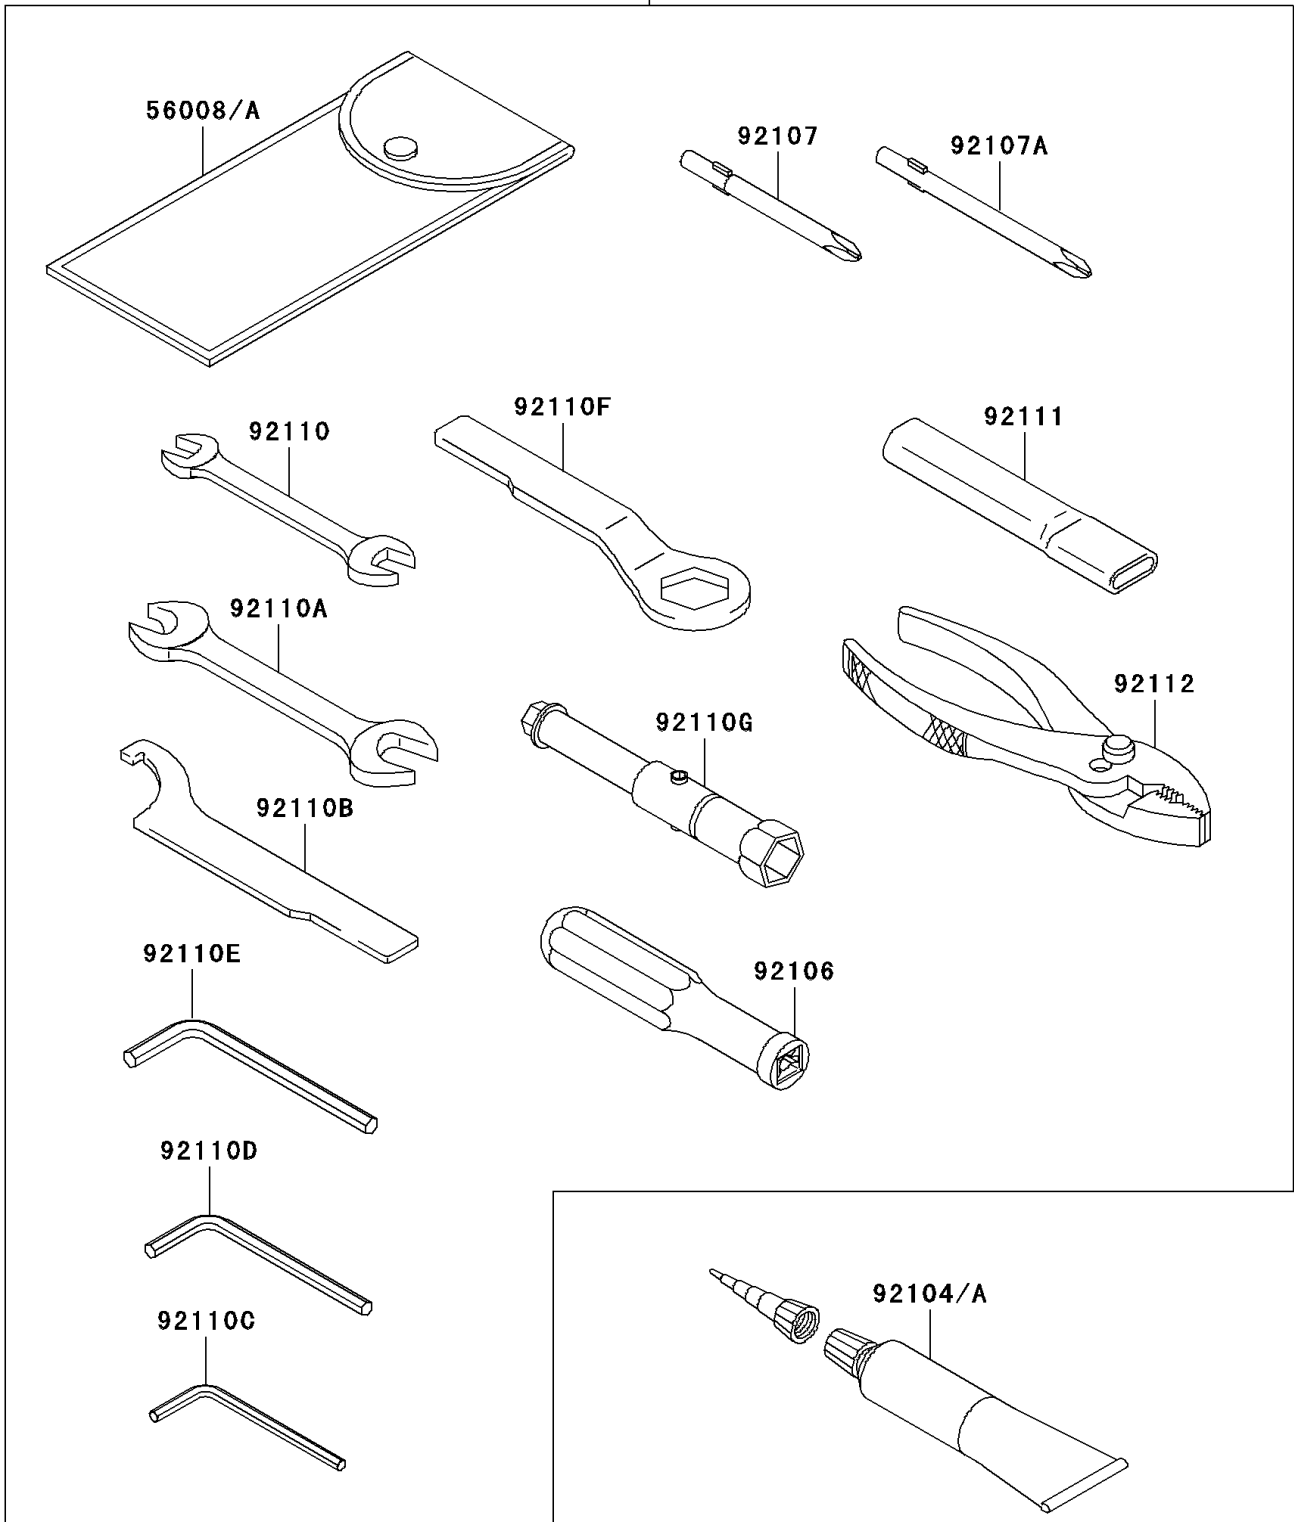

2008 Ninja® 250R PARTS DIAGRAM

Owner's Tools

56007/A

F2810

2008 Ninja® 250R PARTS LIST

Owner's Tools

ITEM NAME	PART NUMBER	QUANTITY
TOOL-KIT (Ref # 56007)	56007-0049	1
BAG,TOOL (Ref # 56008)	56008-0016	1
GASKET-LIQUID,TB1211F,CLEAR (Ref # 92104)	92104-0004	1
GASKET-LIQUID,TB1216B,BLACK (Ref # 92104A)	92104-1064	1
GRIP-SCREW DRIVER (Ref # 92106)	92106-1001	1
TOOL-DRIVER,#2PHILLIPS (Ref # 92107)	92107-0009	1
TOOL-DRIVER,#3PHILLIPS (Ref # 92107A)	92107-0010	1
TOOL-WRENCH,OPEN END,10X12 (Ref # 92110)	92110-0031	1
TOOL-WRENCH,OPEN END,14X17 (Ref # 92110A)	92110-0032	1
TOOL-WRENCH,HOOK (Ref # 92110B)	92110-0040	1
TOOL-WRENCH,ALLEN,4MM (Ref # 92110C)	92110-0041	1
TOOL-WRENCH,ALLEN,5MM (Ref # 92110D)	92110-0042	1
TOOL-WRENCH,ALLEN,6MM (Ref # 92110E)	92110-0043	1
TOOL-WRENCH,BOX END,24MM (Ref # 92110F)	92110-0045	1
TOOL-WRENCH,BOX,16MM (Ref # 92110G)	92110-1132	1
TOOL-BAR,BOX END,WRENCH (Ref # 92111)	92111-0004	1
TOOL-PLIERS (Ref # 92112)	92112-0003	1