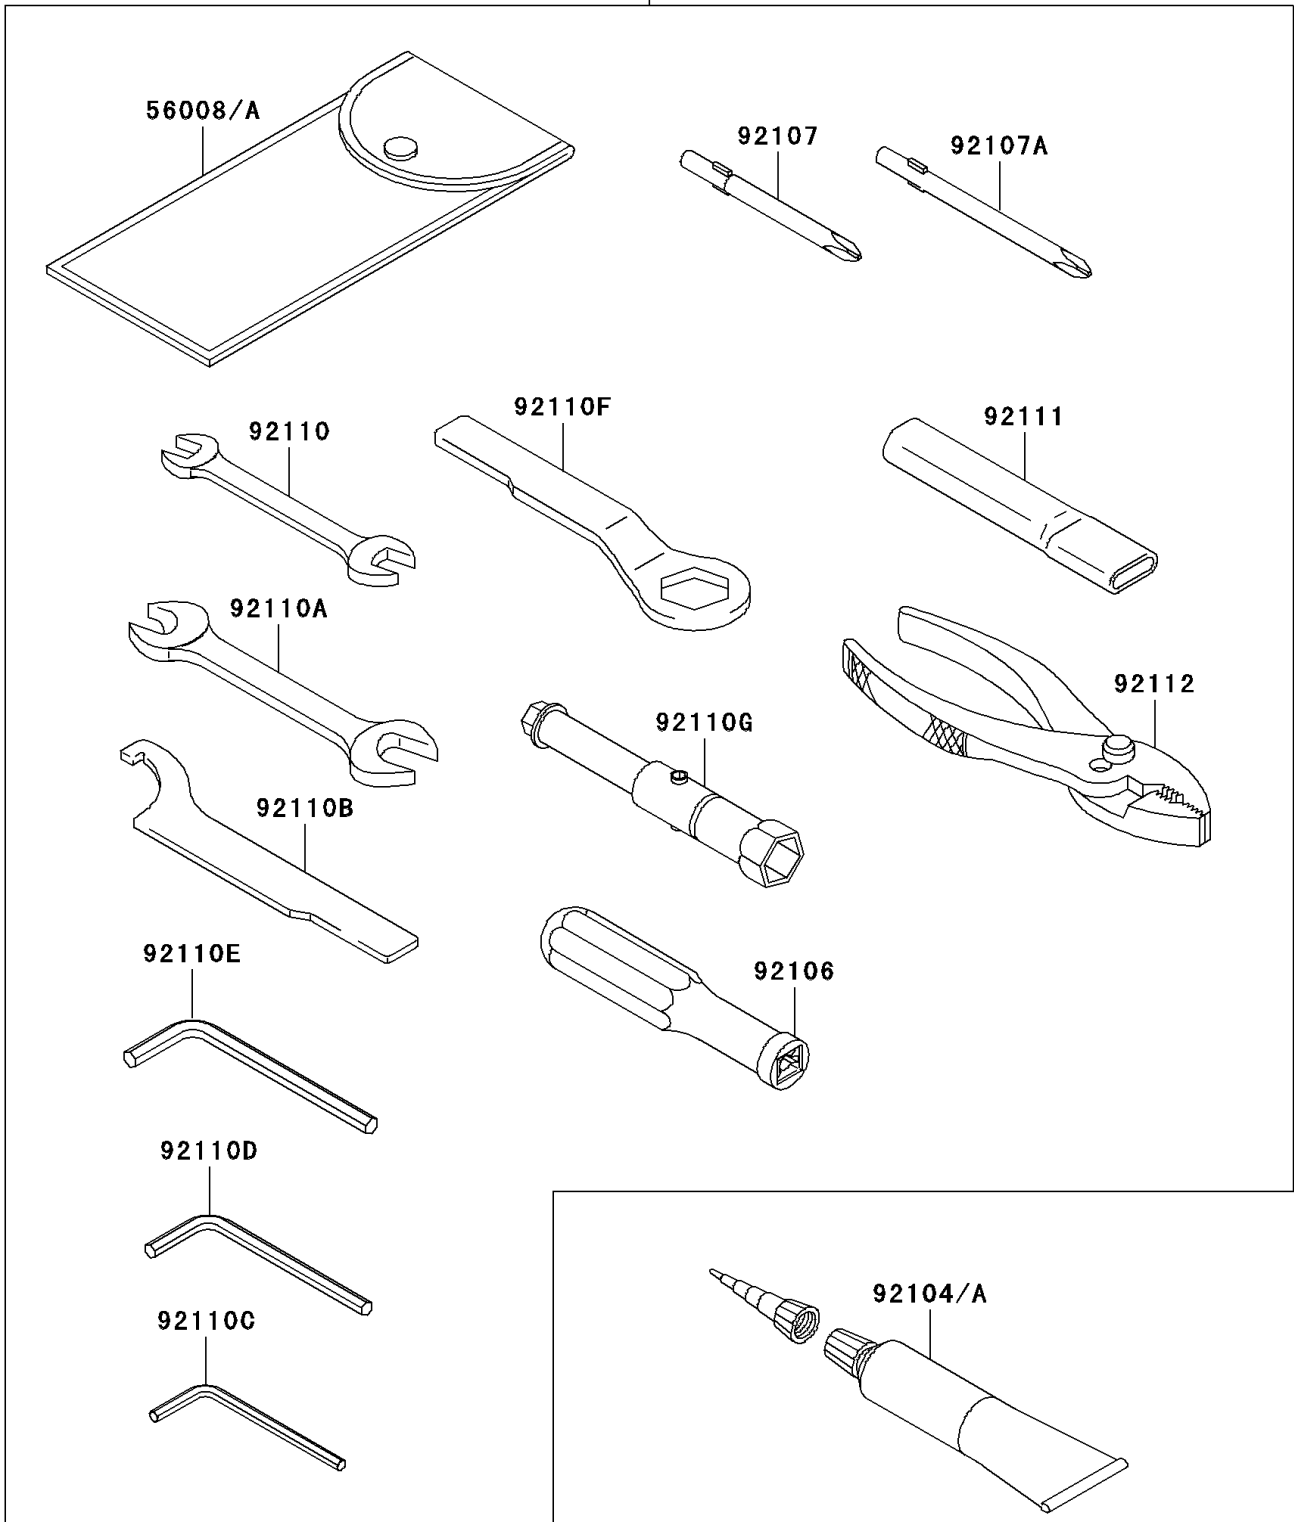

2010 Ninja® 250R PARTS DIAGRAM

Owner's Tools

56007/A

F2810

2010 Ninja® 250R PARTS LIST

Owner's Tools

ITEM NAME	PART NUMBER	QUANTITY
TOOL-KIT (Ref # 56007A)	56007-0059	1
BAG,TOOL (Ref # 56008A)	56008-0019	1
GASKET-LIQUID,TB1211F,CLEAR (Ref # 92104)	92104-0004	1
GASKET-LIQUID,TB1216B,BLACK (Ref # 92104A)	92104-1064	1
GRIP-SCREW DRIVER (Ref # 92106)	92106-1001	1
TOOL-DRIVER,#2PHILLIPS (Ref # 92107)	92107-0009	1
TOOL-DRIVER,#3PHILLIPS (Ref # 92107A)	92107-0010	1
TOOL-WRENCH,OPEN END,10X12 (Ref # 92110)	92110-0031	1
TOOL-WRENCH,OPEN END,14X17 (Ref # 92110A)	92110-0032	1
TOOL-WRENCH,HOOK (Ref # 92110B)	92110-0040	1
TOOL-WRENCH,ALLEN,4MM (Ref # 92110C)	92110-0041	1
TOOL-WRENCH,ALLEN,5MM (Ref # 92110D)	92110-0042	1
TOOL-WRENCH,ALLEN,6MM (Ref # 92110E)	92110-0043	1
TOOL-WRENCH,BOX END,24MM (Ref # 92110F)	92110-0045	1
TOOL-WRENCH,BOX,16MM (Ref # 92110G)	92110-1132	1
TOOL-BAR,BOX END,WRENCH (Ref # 92111)	92111-0004	1
TOOL-PLIERS (Ref # 92112)	92112-0003	1