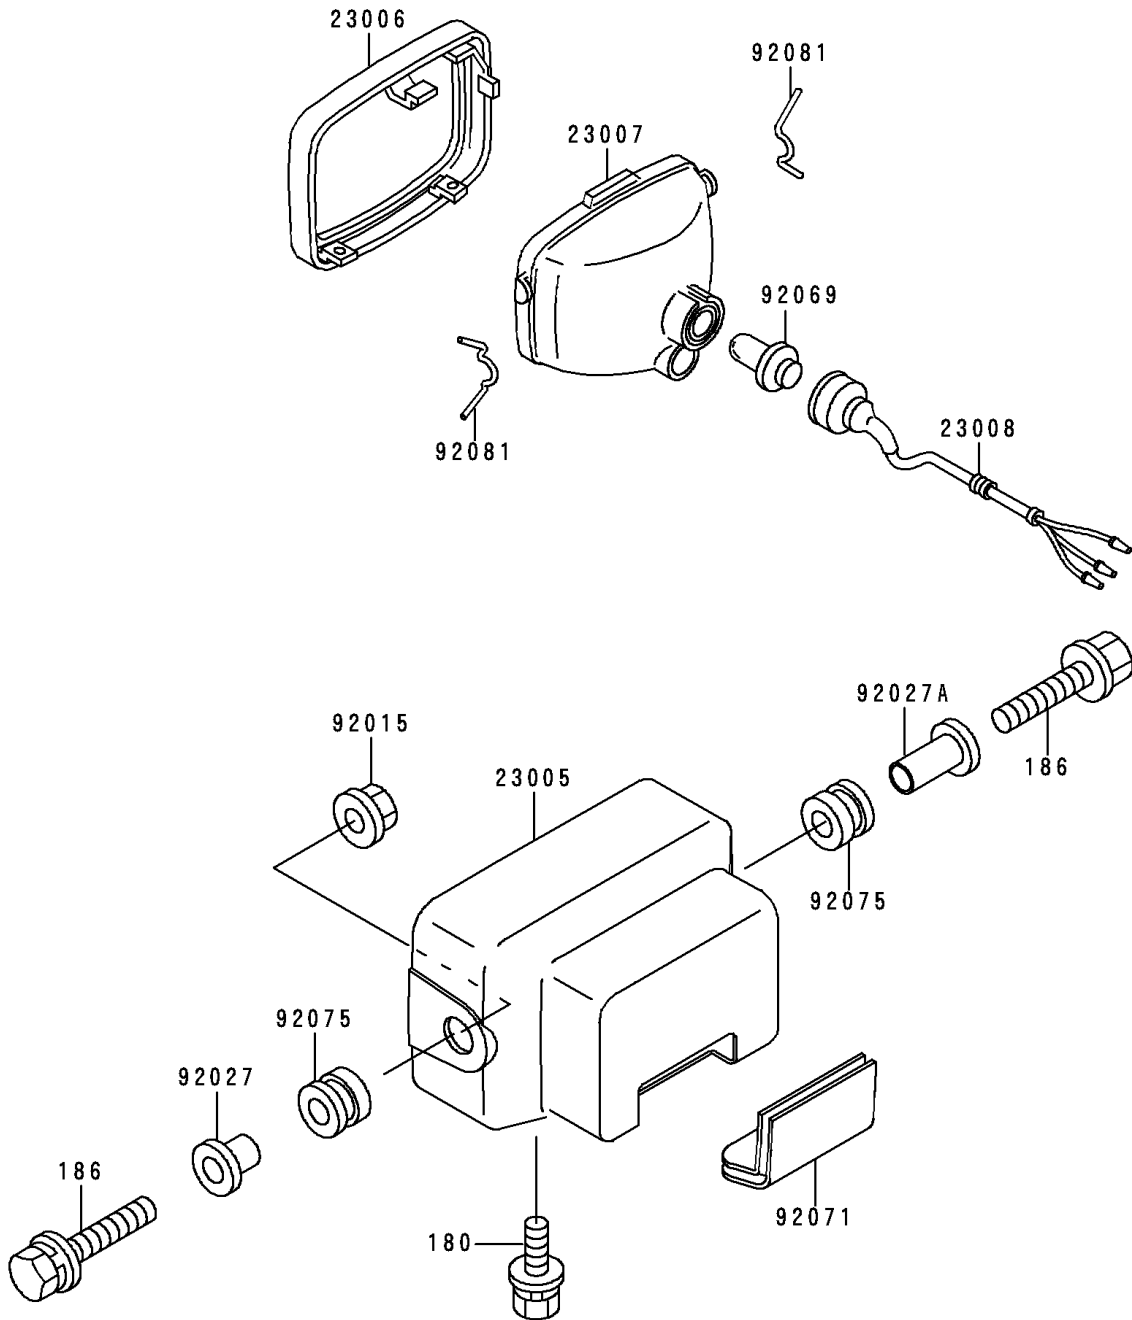

1997 Lakota 300 PARTS DIAGRAM

Headlight(s)

F2710

1997 Lakota 300 PARTS LIST

Headlight(s)

ITEM NAME	PART NUMBER	QUANTITY
BOLT-UPSET-WS (Ref # 180)	180C0512	4
BOLT-UPSET-WP (Ref # 186)	186B0630	4
BODY-COMP-HEAD LAMP,BLACK (Ref # 23005)	23005-1018-6Z	2
RIM-LAMP (Ref # 23006)	23006-1058	2
LENS-COMP,HEAD LAMP (Ref # 23007)	23007-1274	2
SOCKET-ASSY,HEAD LAMP (Ref # 23008)	23008-1357	2
NUT,FLANGED,6MM (Ref # 92015)	92015-1367	2
COLLAR,L=9.6 (Ref # 92027)	92027-1045	2
COLLAR,L=13.1 (Ref # 92027A)	92027-251	2
BULB,12V 25/25W (Ref # 92069)	92069-1010	2
GROMMET,HEAD LAMP (Ref # 92071)	92071-1205	2
DAMPER (Ref # 92075)	92075-277	4
SPRING (Ref # 92081)	92081-1421	4