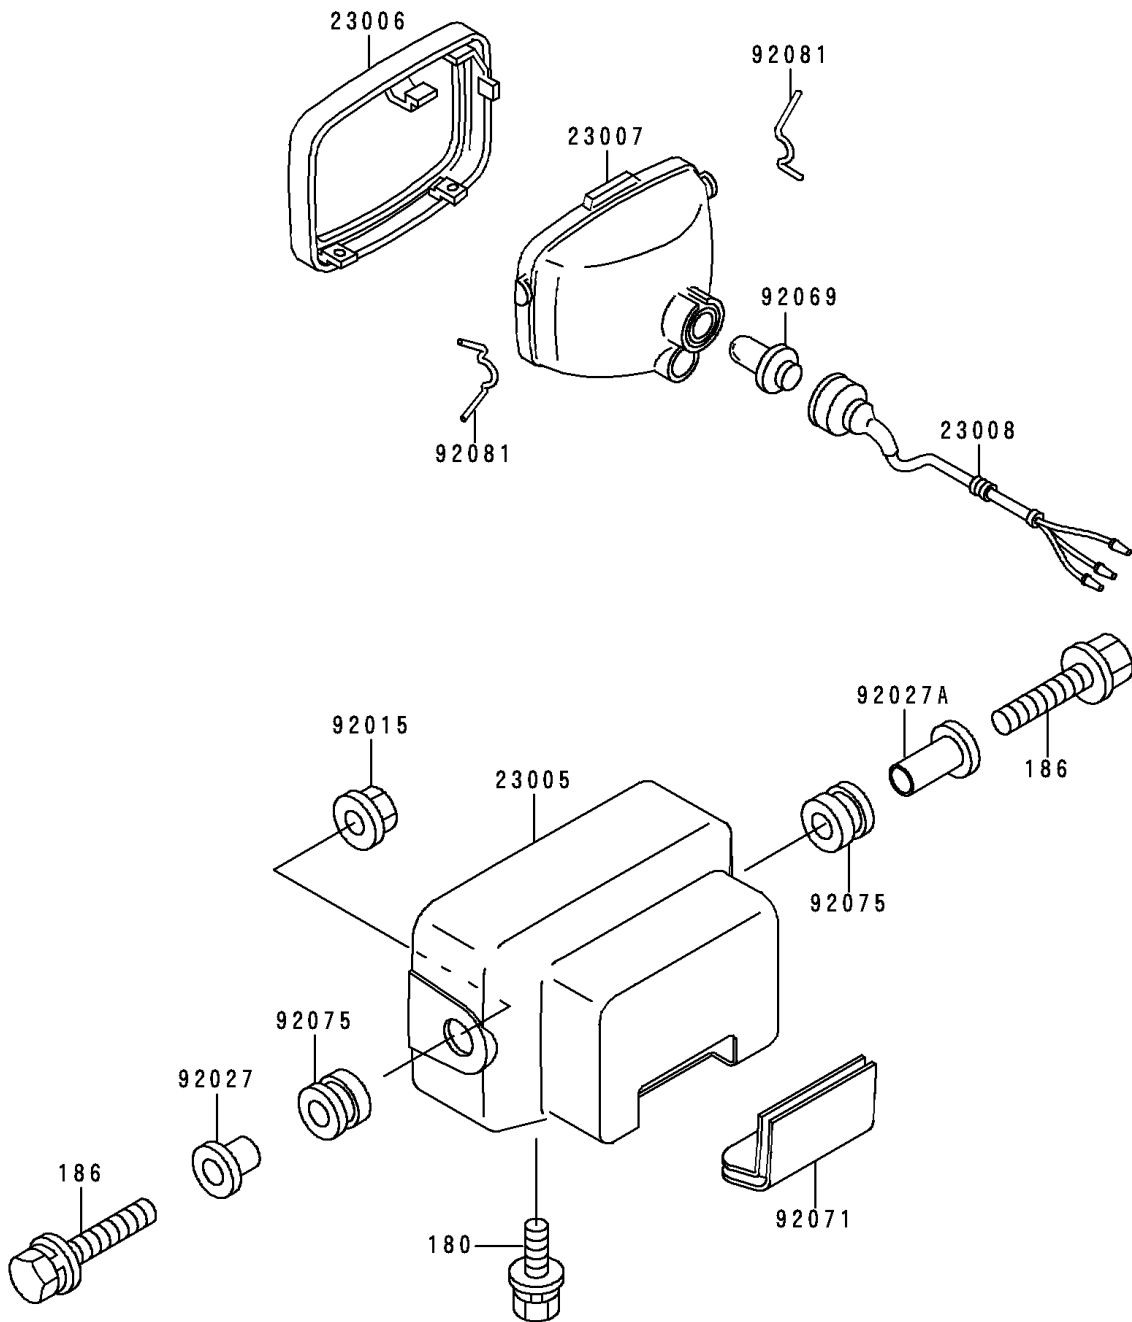

1997 Lakota 300 PARTS DIAGRAM

Headlight(s)

F2710

1997 Lakota 300 PARTS LIST

Headlight(s)

ITEM NAME	PART NUMBER	QUANTITY
BOLT-UPSET-WS (Ref # 180)	180C0512	4
BOLT-UPSET-WP (Ref # 186)	186B0630	4
BODY-COMP-HEAD LAMP,BLACK (Ref # 23005)	23005-1018-6Z	2
RIM-LAMP (Ref # 23006)	23006-1058	2
LENS-COMP,HEAD LAMP (Ref # 23007)	23007-1274	2
SOCKET-ASSY,HEAD LAMP (Ref # 23008)	23008-1357	2
NUT,FLANGED,6MM (Ref # 92015)	92015-1367	2
COLLAR,L=9.6 (Ref # 92027)	92027-1045	2
COLLAR,L=13.1 (Ref # 92027A)	92027-251	2
BULB,12V 25/25W (Ref # 92069)	92069-1010	2
GROMMET,HEAD LAMP (Ref # 92071)	92071-1205	2
DAMPER (Ref # 92075)	92075-277	4
SPRING (Ref # 92081)	92081-1421	4