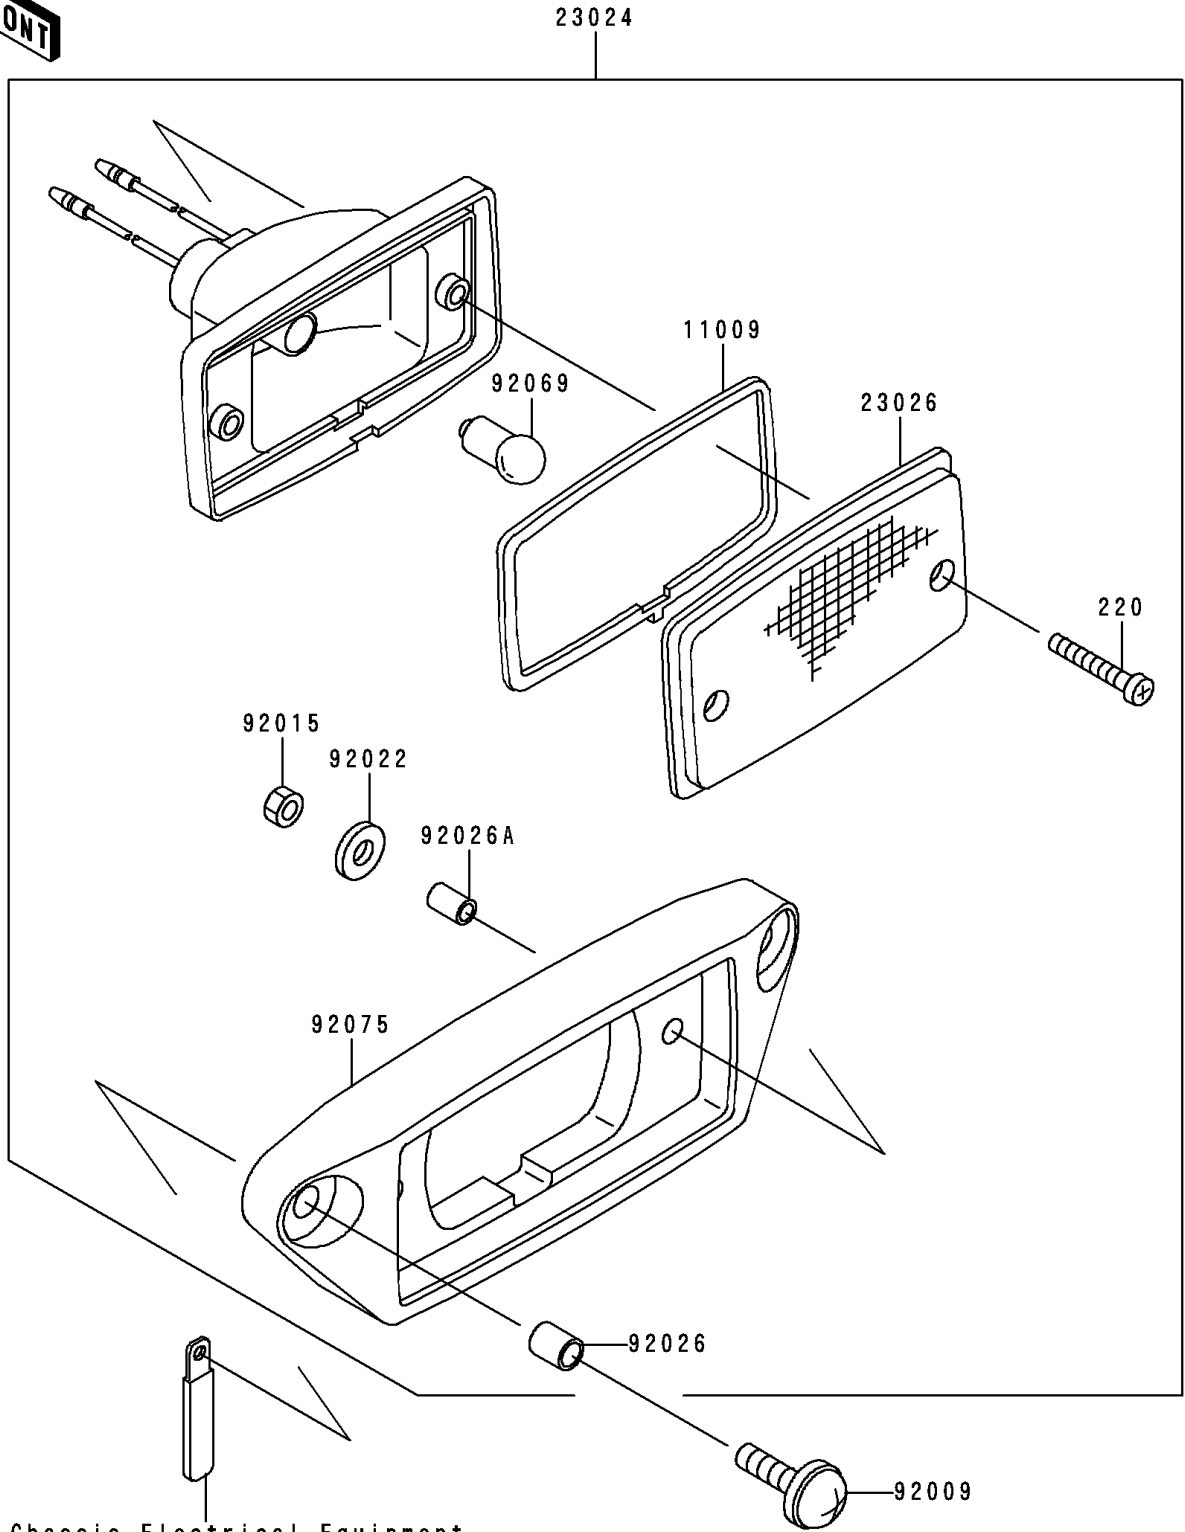

1995 Lakota 300 PARTS DIAGRAM

Taillight(s)

F 27 20

1995 Lakota 300 PARTS LIST

Taillight(s)

ITEM NAME	PART NUMBER	QUANTITY
SCREW-PAN-CROS (Ref # 220)	220B0430	2
GASKET,TAIL LAMP (Ref # 11009)	11009-4004	1
LAMP-ASSY-TAIL (Ref # 23024)	23024-1123	1
LENS,TAIL LAMP (Ref # 23026)	23026-4003	1
SCREW,6X22,BLACK (Ref # 92009)	92009-1256	2
NUT,4MM (Ref # 92015)	92015-1550	2
WASHER,PLAIN,4MM (Ref # 92022)	92022-1762	2
SPACER,6.3X8.3X10 (Ref # 92026)	92026-1260	2
SPACER,4.5X6.5X10 (Ref # 92026A)	92026-1261	2
BULB,12V 8W (Ref # 92069)	92069-1012	1
DAMPER,TAIL LAMP (Ref # 92075)	92075-1782	1