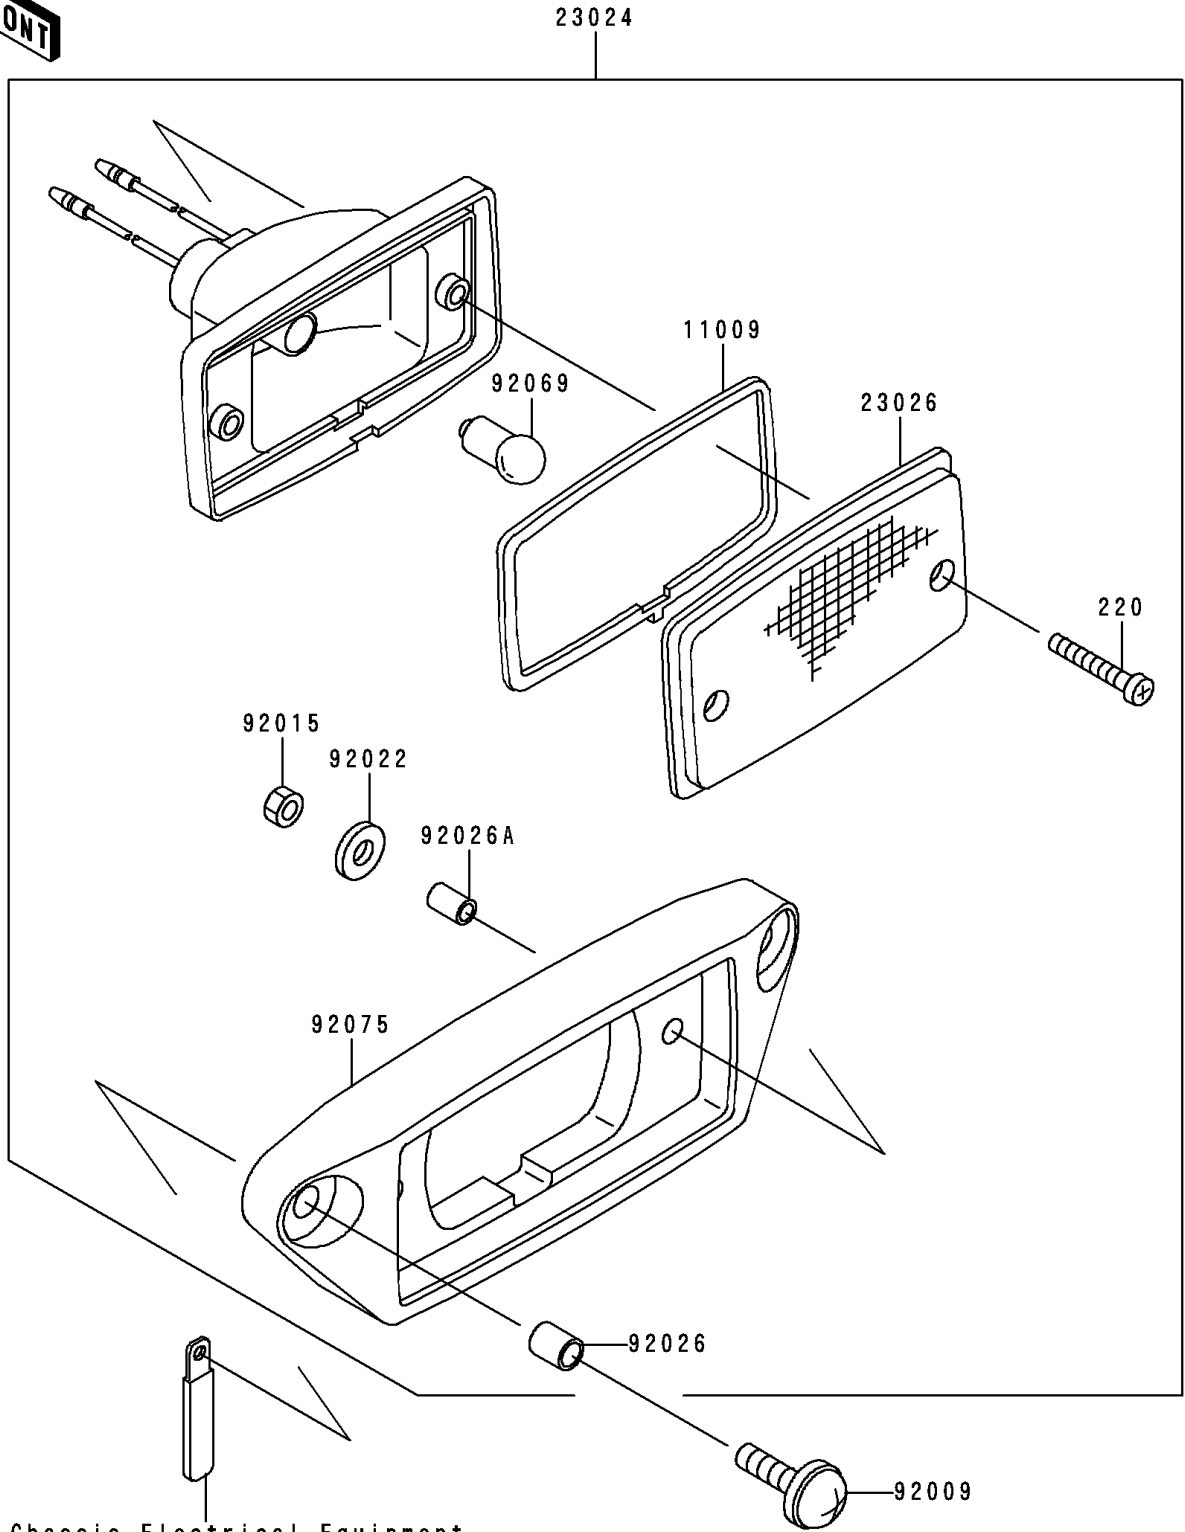

1996 Lakota 300 PARTS DIAGRAM

Taillight(s)

F 27 20

1996 Lakota 300 PARTS LIST

Taillight(s)

ITEM NAME	PART NUMBER	QUANTITY
SCREW-PAN-CROS (Ref # 220)	220B0430	2
GASKET,TAIL LAMP (Ref # 11009)	11009-4004	1
LAMP-ASSY-TAIL (Ref # 23024)	23024-1123	1
LENS,TAIL LAMP (Ref # 23026)	23026-4003	1
SCREW,6X22,BLACK (Ref # 92009)	92009-1256	2
NUT,4MM (Ref # 92015)	92015-1550	2
WASHER,PLAIN,4MM (Ref # 92022)	92022-1762	2
SPACER,6.3X8.3X10 (Ref # 92026)	92026-1260	2
SPACER,4.5X6.5X10 (Ref # 92026A)	92026-1261	2
BULB,12V 8W (Ref # 92069)	92069-1012	1
DAMPER,TAIL LAMP (Ref # 92075)	92075-1782	1