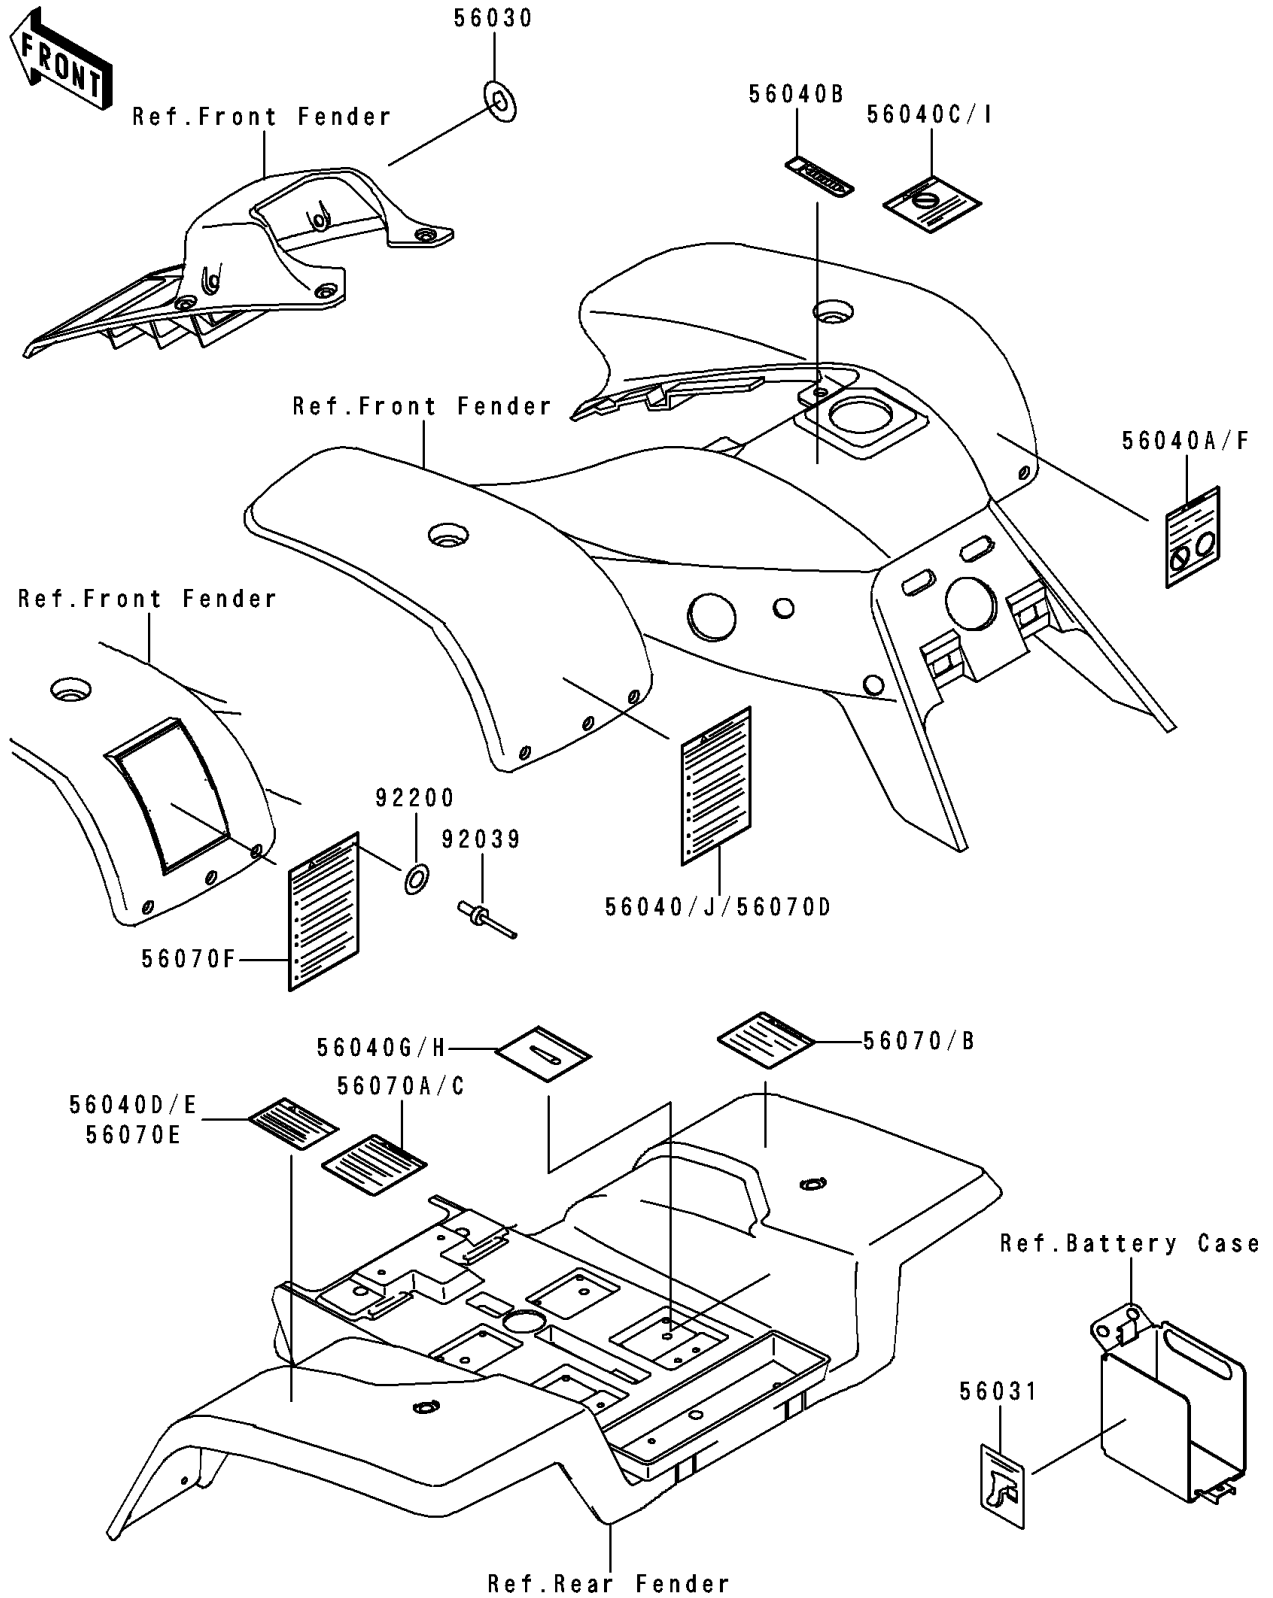

# 1996 Lakota 300 PARTS DIAGRAM

Labels

F2860

# 1996 Lakota 300 PARTS LIST

## Labels

ITEM NAME	PART NUMBER	QUANTITY
LABEL,IGNITION SWITCH (Ref # 56030)	56030-1086	1
LABEL-MANUAL,BATTERY VENT (Ref # 56031)	56031-1891	1
LABEL-WARNING,SERIOUS INJURY (Ref # 56040)	56040-1256	1
LABEL-WARNING,TRANSPORT (Ref # 56040A)	56040-1261	1
LABEL-WARNING,SHIFT PATTERN (Ref # 56040B)	56040-1262	1
LABEL-WARNING,UNDER 16 (Ref # 56040C)	56040-1276	1
LABEL-WARNING,NO PASSENGER (Ref # 56040D)	56040-1277	1
LABEL-WARNING,CHAIN SLACK (Ref # 56040G)	56040-1289	1
LABEL-WARNING,TIRE PRESSURE (Ref # 56070)	56070-1080	1
LABEL-WARNING,MAX VEHICLE LOAD (Ref # 56070A)	56070-1081	1
LABEL-WARNING,NO PASSENGER (Ref # 56040E)	56040-1280	1
LABEL-WARNING,TRANSPORT (Ref # 56040F)	56040-1283	1
LABEL-WARNING,CHAIN SLACK (Ref # 56040H)	56040-1297	1
LABEL-WARNING,AGE (Ref # 56040I)	56040-1325	1
LABEL-WARNING,GENERAL (Ref # 56040J)	56040-1326	1
LABEL-WARNING,TIRE PRESSURE (Ref # 56070B)	56070-1086	1
LABEL-WARNING,MAX VEHICLE LOAD (Ref # 56070C)	56070-1087	1