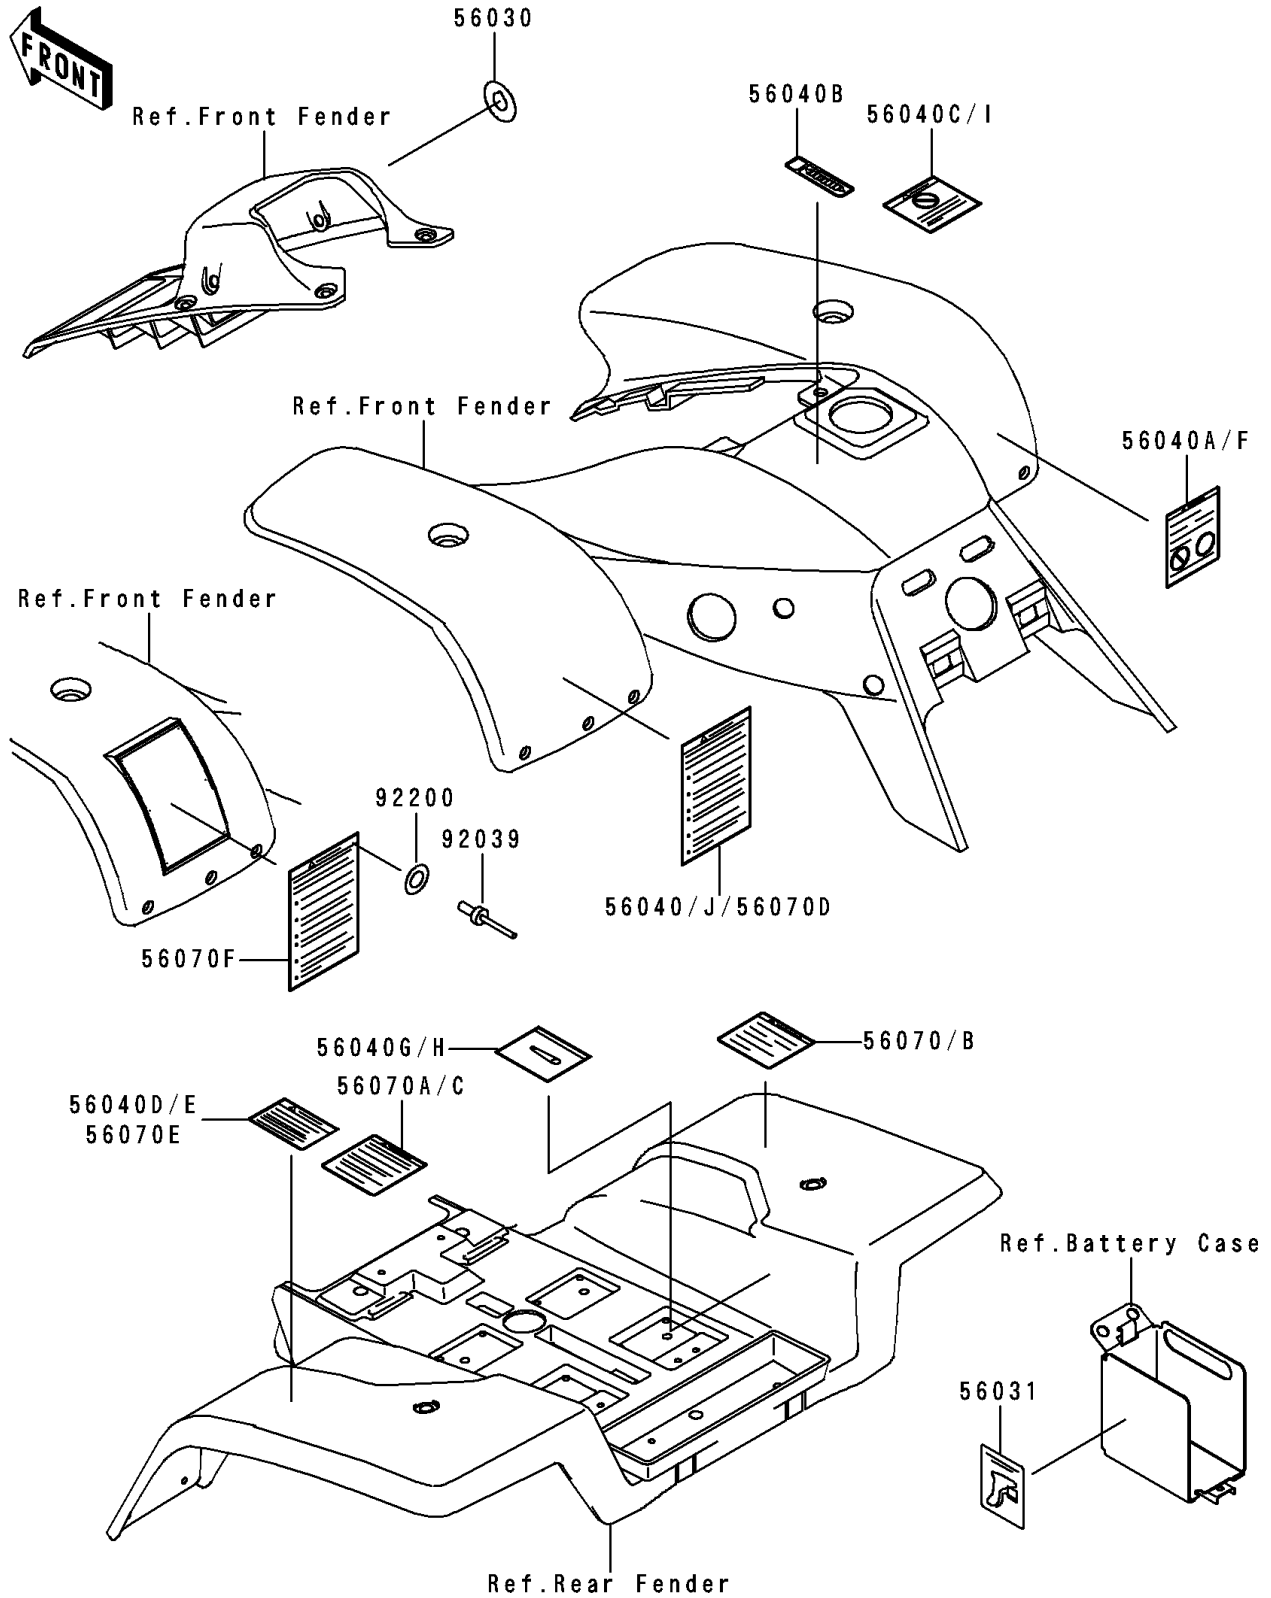

1997 Lakota 300 PARTS DIAGRAM

Labels

F2860

1997 Lakota 300 PARTS LIST

Labels

ITEM NAME	PART NUMBER	QUANTITY
LABEL,IGNITION SWITCH (Ref # 56030)	56030-1086	1
LABEL-MANUAL,BATTERY VENT (Ref # 56031)	56031-1891	1
LABEL-WARNING,SERIOUS INJURY (Ref # 56040)	56040-1256	1
LABEL-WARNING,TRANSPORT (Ref # 56040A)	56040-1261	1
LABEL-WARNING,SHIFT PATTERN (Ref # 56040B)	56040-1262	1
LABEL-WARNING,UNDER 16 (Ref # 56040C)	56040-1276	1
LABEL-WARNING,NO PASSENGER (Ref # 56040D)	56040-1277	1
LABEL-WARNING,CHAIN SLACK (Ref # 56040G)	56040-1289	1
LABEL-WARNING,TIRE PRESSURE (Ref # 56070)	56070-1080	1
LABEL-WARNING,MAX VEHICLE LOAD (Ref # 56070A)	56070-1081	1
LABEL-WARNING,NO PASSENGER (Ref # 56040E)	56040-1280	1
LABEL-WARNING,TRANSPORT (Ref # 56040F)	56040-1283	1
LABEL-WARNING,CHAIN SLACK (Ref # 56040H)	56040-1297	1
LABEL-WARNING,AGE (Ref # 56040I)	56040-1325	1
LABEL-WARNING,GENERAL (Ref # 56040J)	56040-1326	1
LABEL-WARNING,TIRE PRESSURE (Ref # 56070B)	56070-1086	1
LABEL-WARNING,MAX VEHICLE LOAD (Ref # 56070C)	56070-1087	1