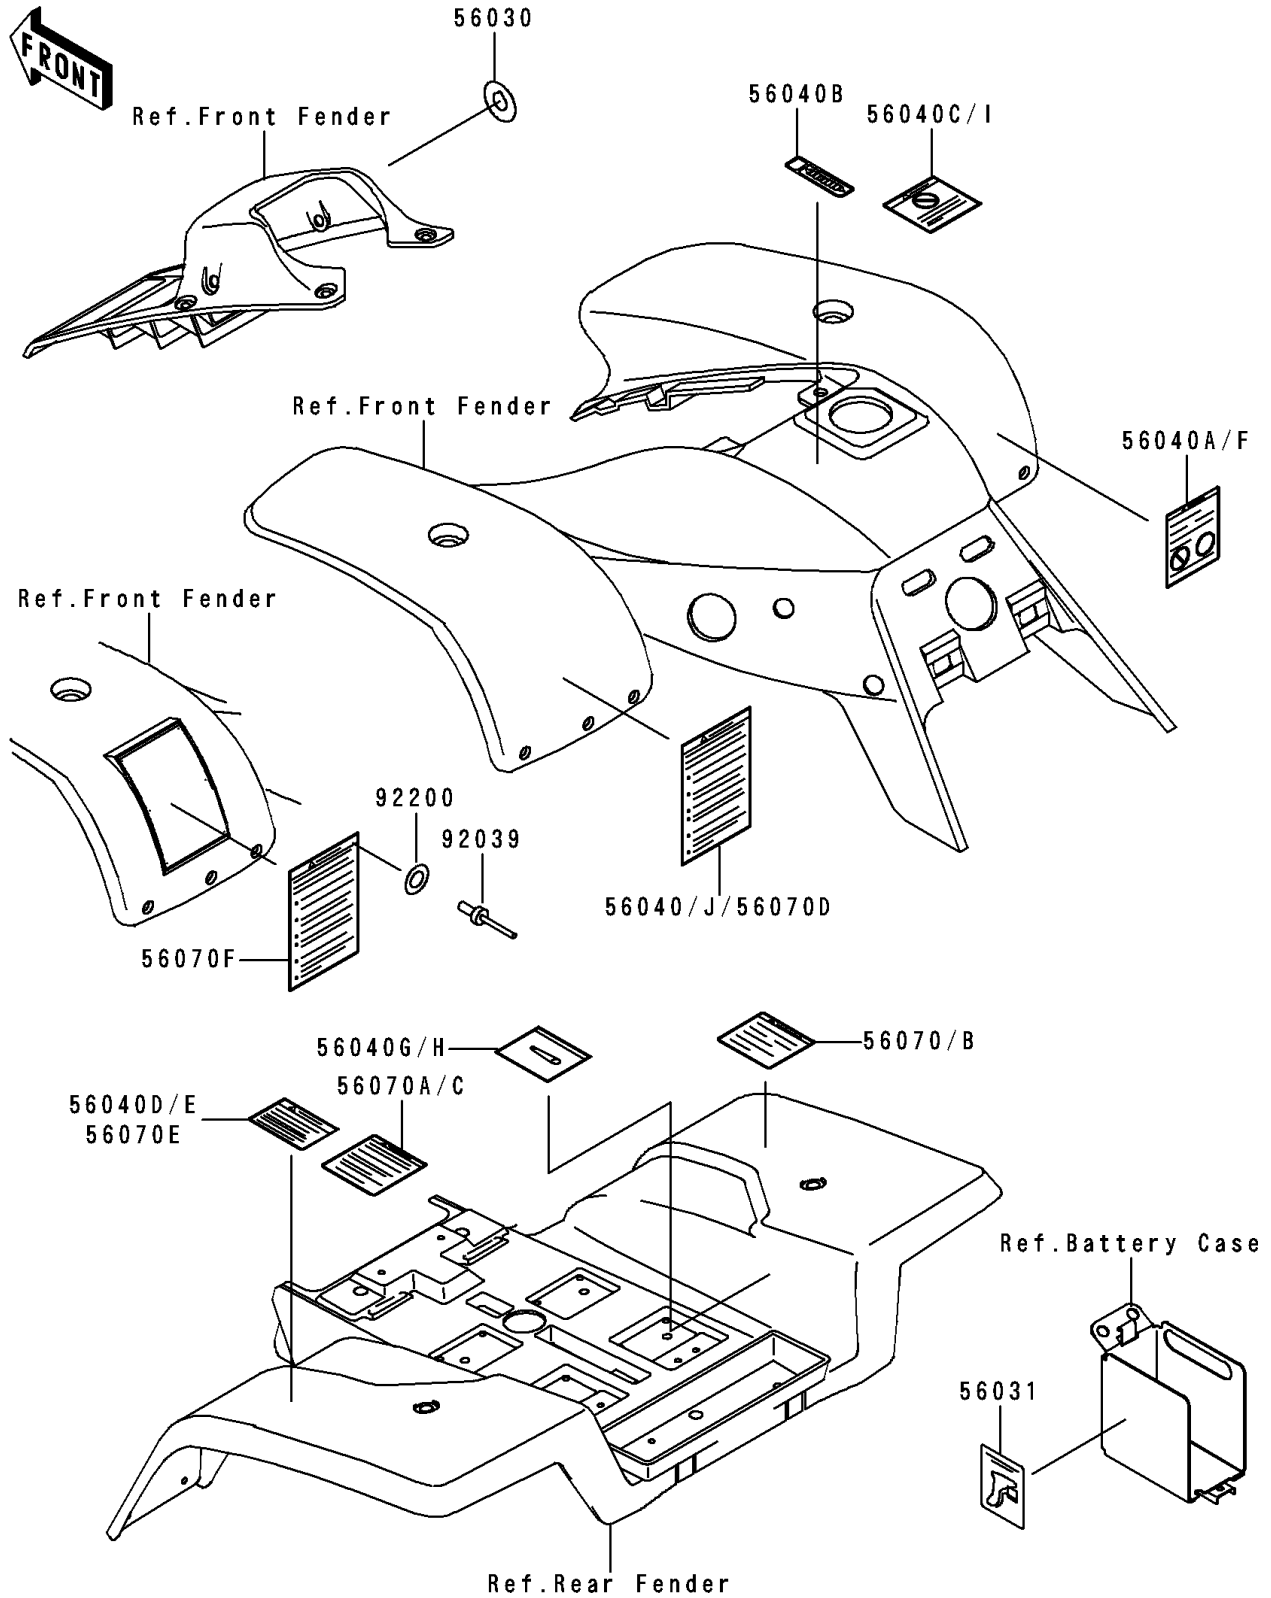

1998 Lakota 300 PARTS DIAGRAM

Labels

F2860

1998 Lakota 300 PARTS LIST

Labels

ITEM NAME	PART NUMBER	QUANTITY
LABEL,IGNITION SWITCH (Ref # 56030)	56030-1086	1
LABEL-MANUAL,BATTERY VENT (Ref # 56031)	56031-1891	1
LABEL-WARNING,TRANSPORT (Ref # 56040A)	56040-1261	1
LABEL-WARNING,SHIFT PATTERN (Ref # 56040B)	56040-1262	1
LABEL-WARNING,UNDER 16 (Ref # 56040C)	56040-1276	1
LABEL-WARNING,CHAIN SLACK (Ref # 56040G)	56040-1289	1
LABEL-WARNING,TIRE PRESSURE (Ref # 56070)	56070-1080	1
LABEL-WARNING,MAX VEHICLE LOAD (Ref # 56070A)	56070-1081	1
LABEL-WARNING,NO PASSENGER (Ref # 56070D)	56070-1140	1
LABEL-WARNING,NO PASSENGER (Ref # 56070E)	56070-1141	1