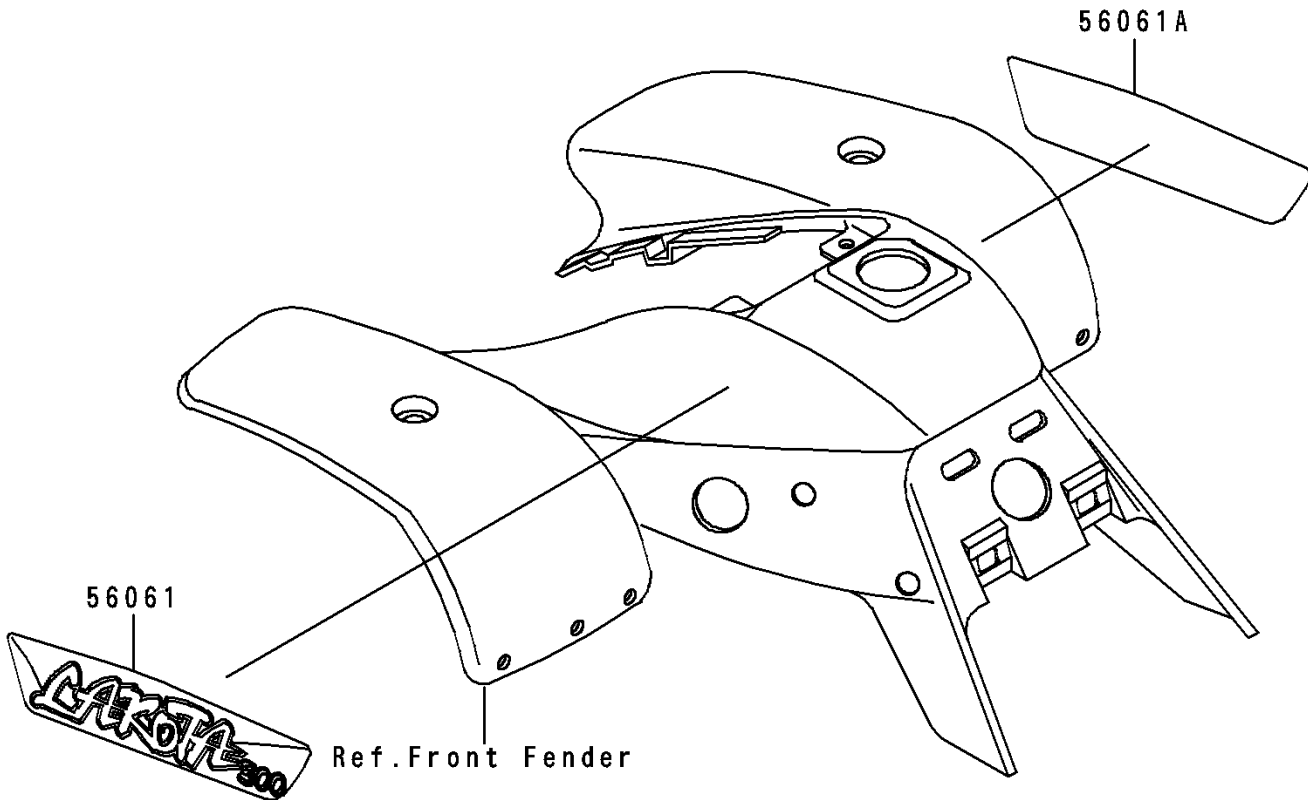

# 1996 Lakota 300 PARTS DIAGRAM

Decals(Green)(KEF300-A2)

F2861B

# 1996 Lakota 300 PARTS LIST

Decals(Green)(KEF300-A2)

ITEM NAME	PART NUMBER	QUANTITY
MARK,KAWASAKI (Ref # 56051)	56051-1206	1
PATTERN,FR FENDER,LH (Ref # 56061)	56061-1439	1
PATTERN,FR FENDER,RH (Ref # 56061A)	56061-1440	1