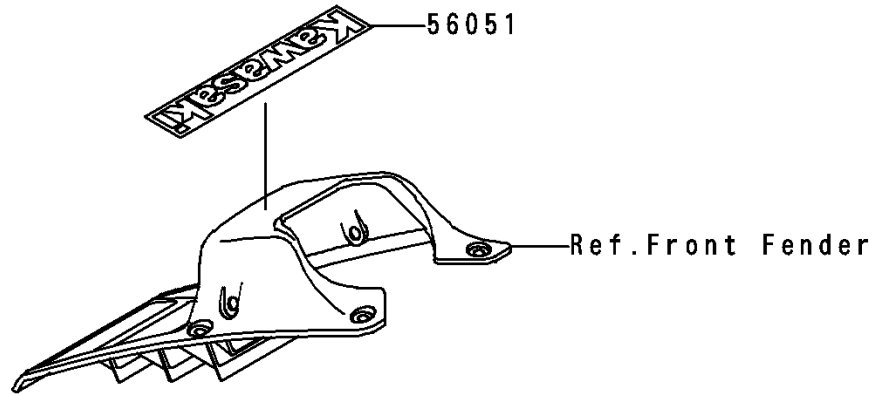

# 1996 Lakota 300 PARTS DIAGRAM

Decals(Green)(KEF300-A2)

F2861B

# 1996 Lakota 300 PARTS LIST

Decals(Green)(KEF300-A2)

ITEM NAME	PART NUMBER	QUANTITY
MARK,KAWASAKI (Ref # 56051)	56051-1206	1
PATTERN,FR FENDER,LH (Ref # 56061)	56061-1439	1
PATTERN,FR FENDER,RH (Ref # 56061A)	56061-1440	1