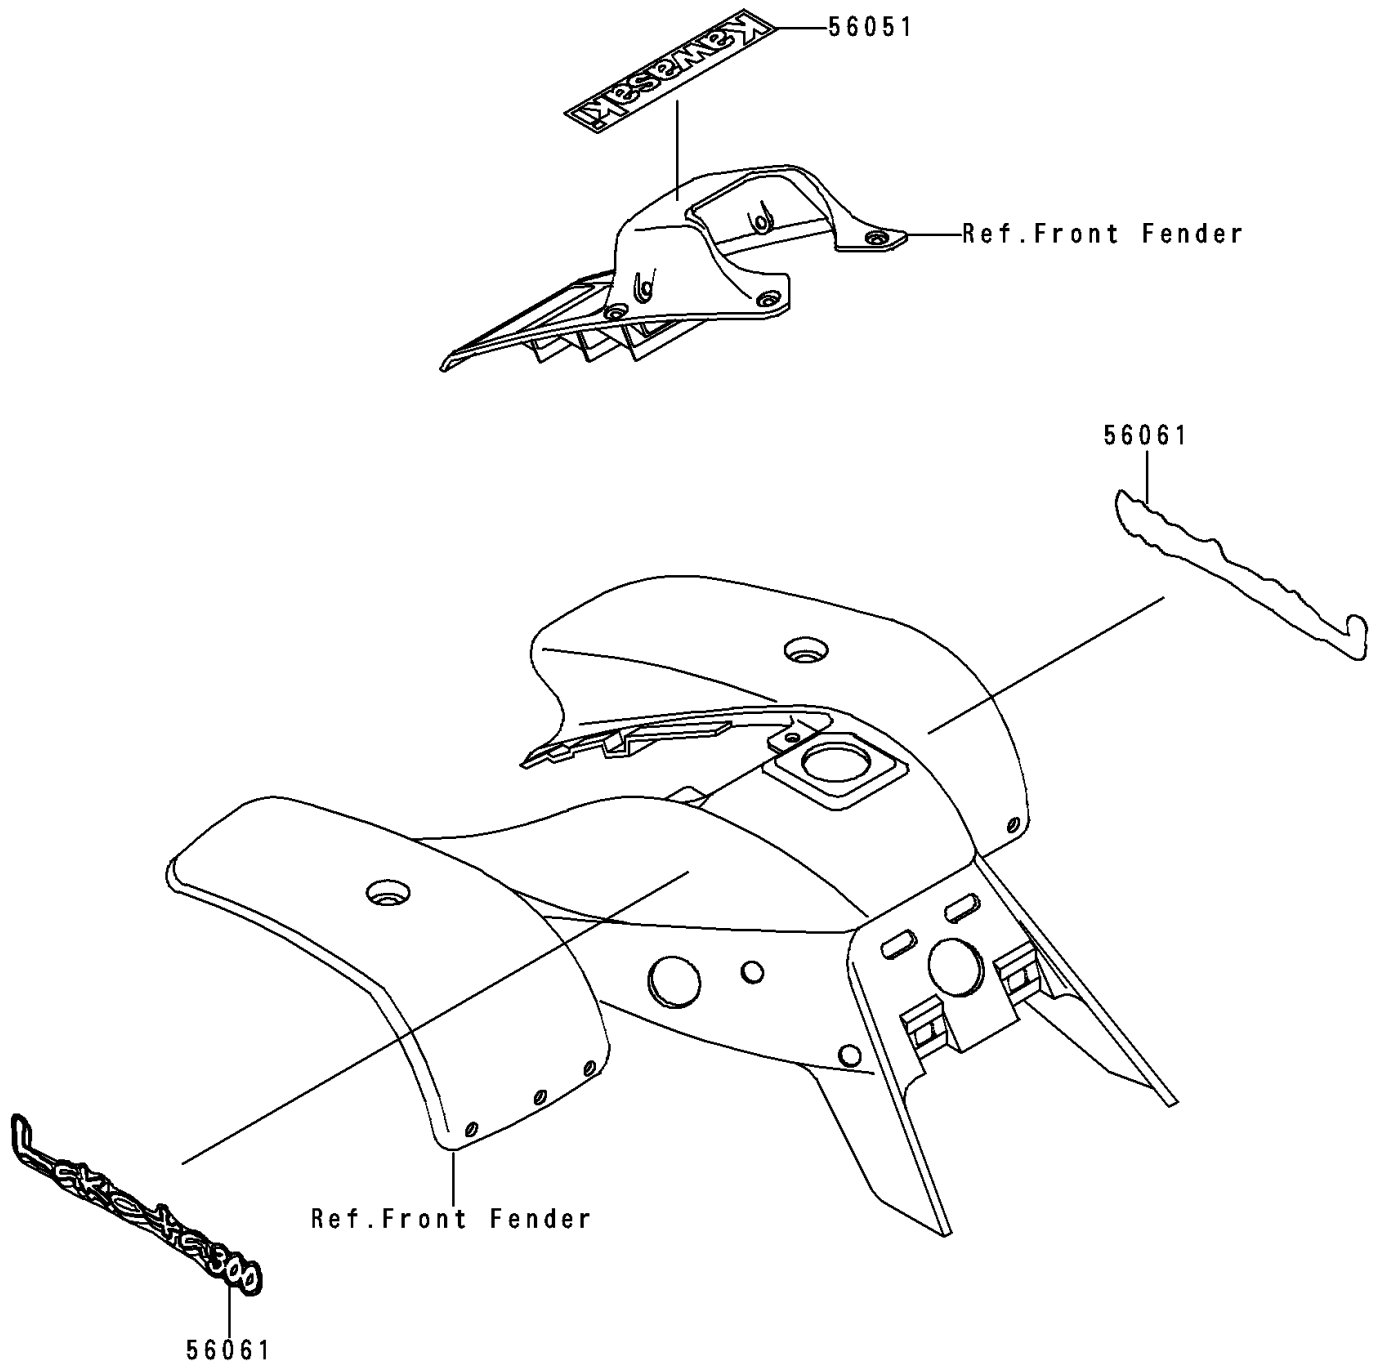

# 1997 Lakota 300 PARTS DIAGRAM

Decals(Green)(KEF300-A3)

F2861D

# 1997 Lakota 300 PARTS LIST

Decals(Green)(KEF300-A3)

ITEM NAME	PART NUMBER	QUANTITY
MARK,KAWASAKI (Ref # 56051)	56051-1206	1
PATTERN,FR FENDER (Ref # 56061)	56061-1759	2