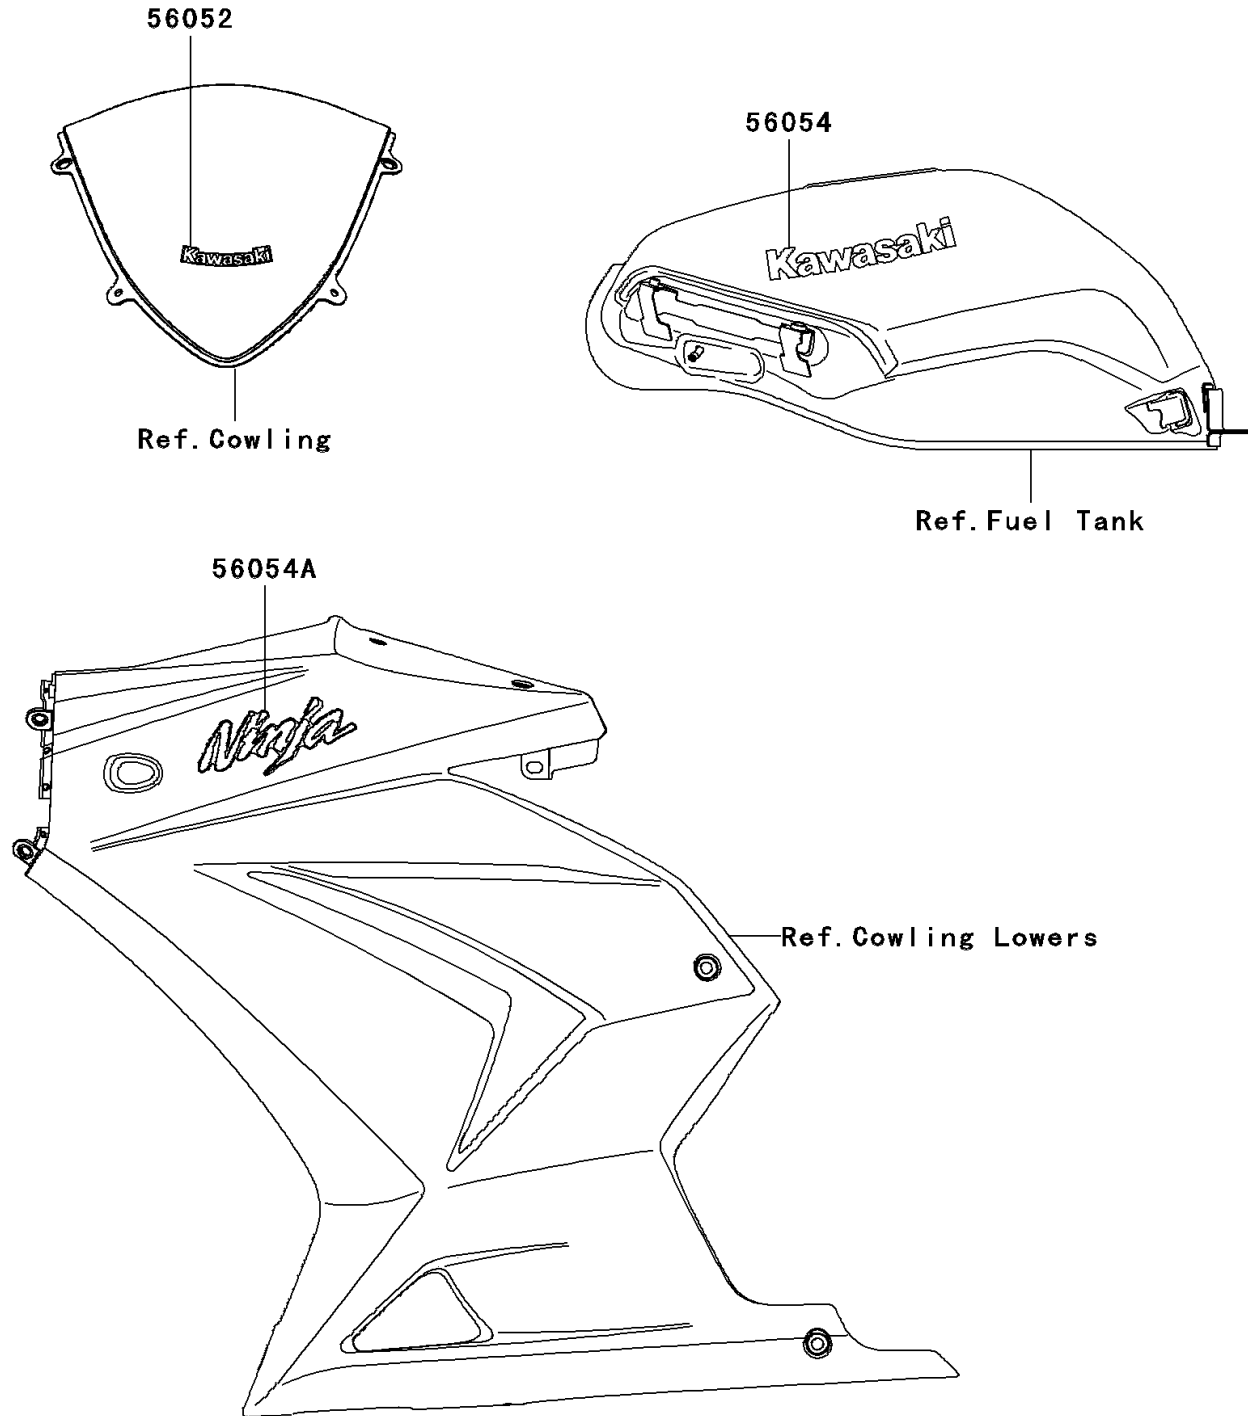

# 2008 Ninja® 250R PARTS DIAGRAM

Decals(C.P.Blue)(J8F)(CA,US)

F2861

## 2008 Ninja® 250R PARTS LIST

Decals(C.P.Blue)(J8F)(CA,US)

ITEM NAME	PART NUMBER	QUANTITY
MARK,WINDSHIELD,KAWASAKI (Ref # 56052)	56052-0154	1
MARK,FUEL TANK,KAWASAKI (Ref # 56054)	56054-0060	2
MARK,UPP COWLING,NINJA (Ref # 56054A)	56054-0063	2