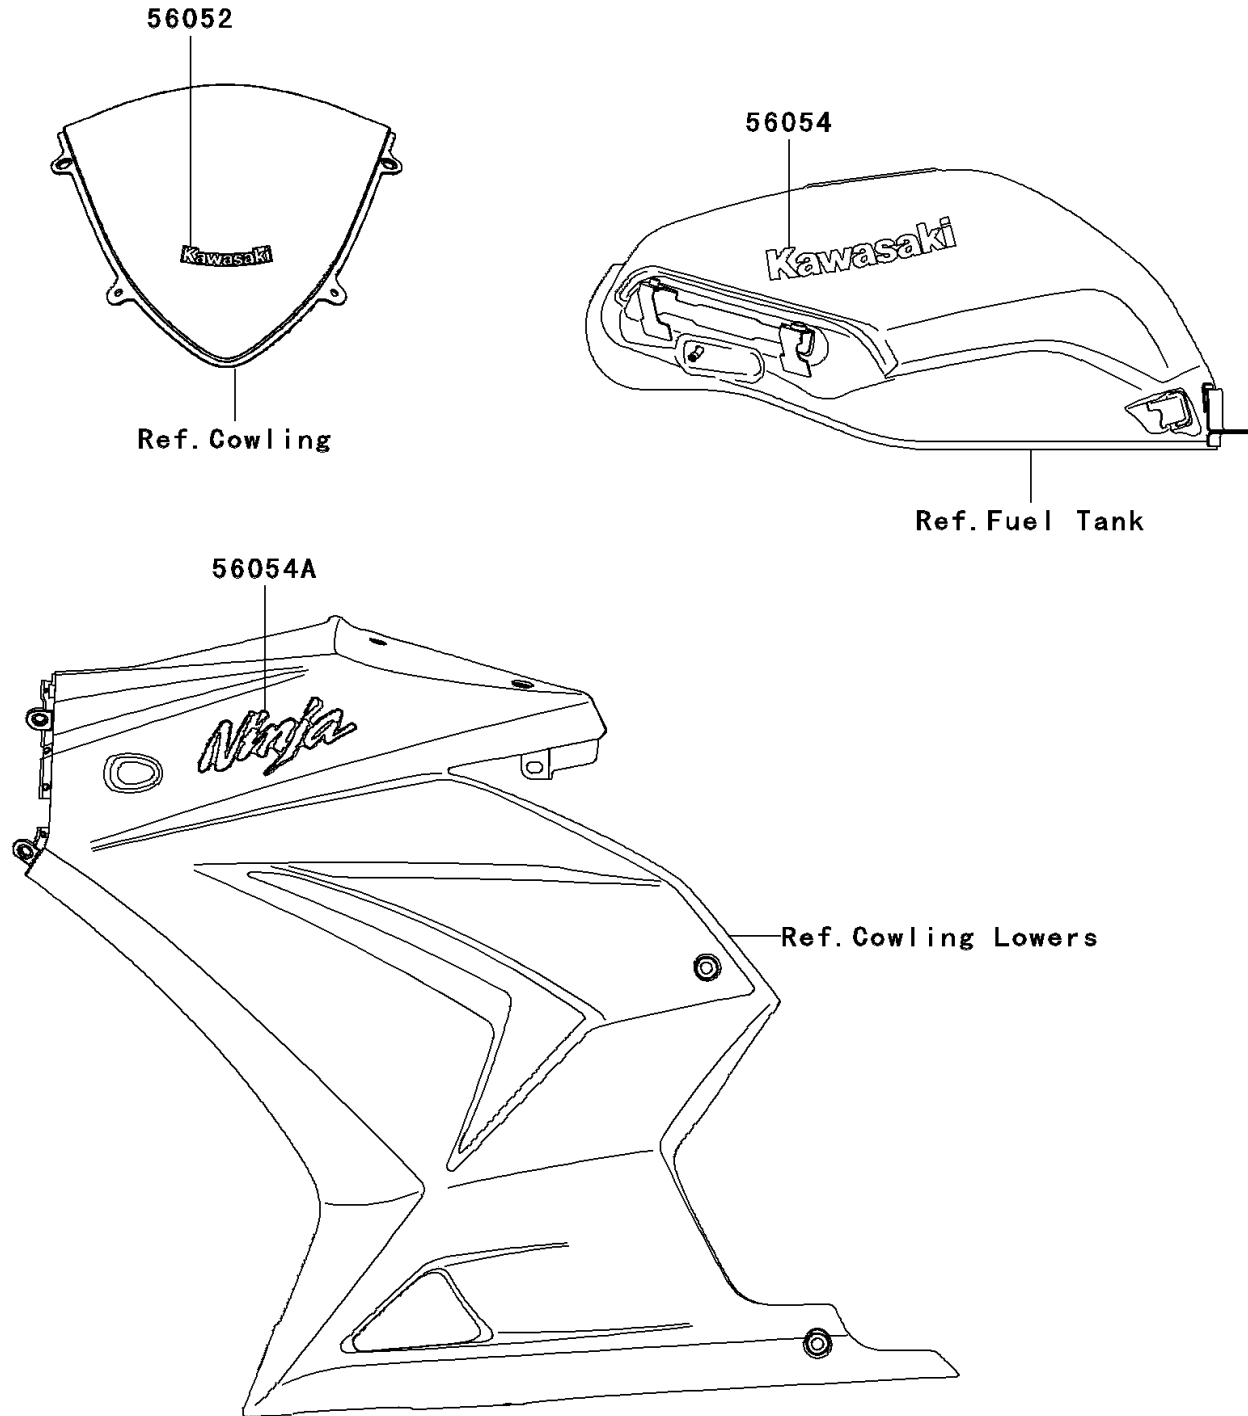

2008 Ninja® 250R PARTS DIAGRAM

Decals(C.P.Blue)(J8F)(CA,US)

F2861

2008 Ninja® 250R PARTS LIST

Decals(C.P.Blue)(J8F)(CA,US)

ITEM NAME	PART NUMBER	QUANTITY
MARK,WINDSHIELD,KAWASAKI (Ref # 56052)	56052-0154	1
MARK,FUEL TANK,KAWASAKI (Ref # 56054)	56054-0060	2
MARK,UPP COWLING,NINJA (Ref # 56054A)	56054-0063	2