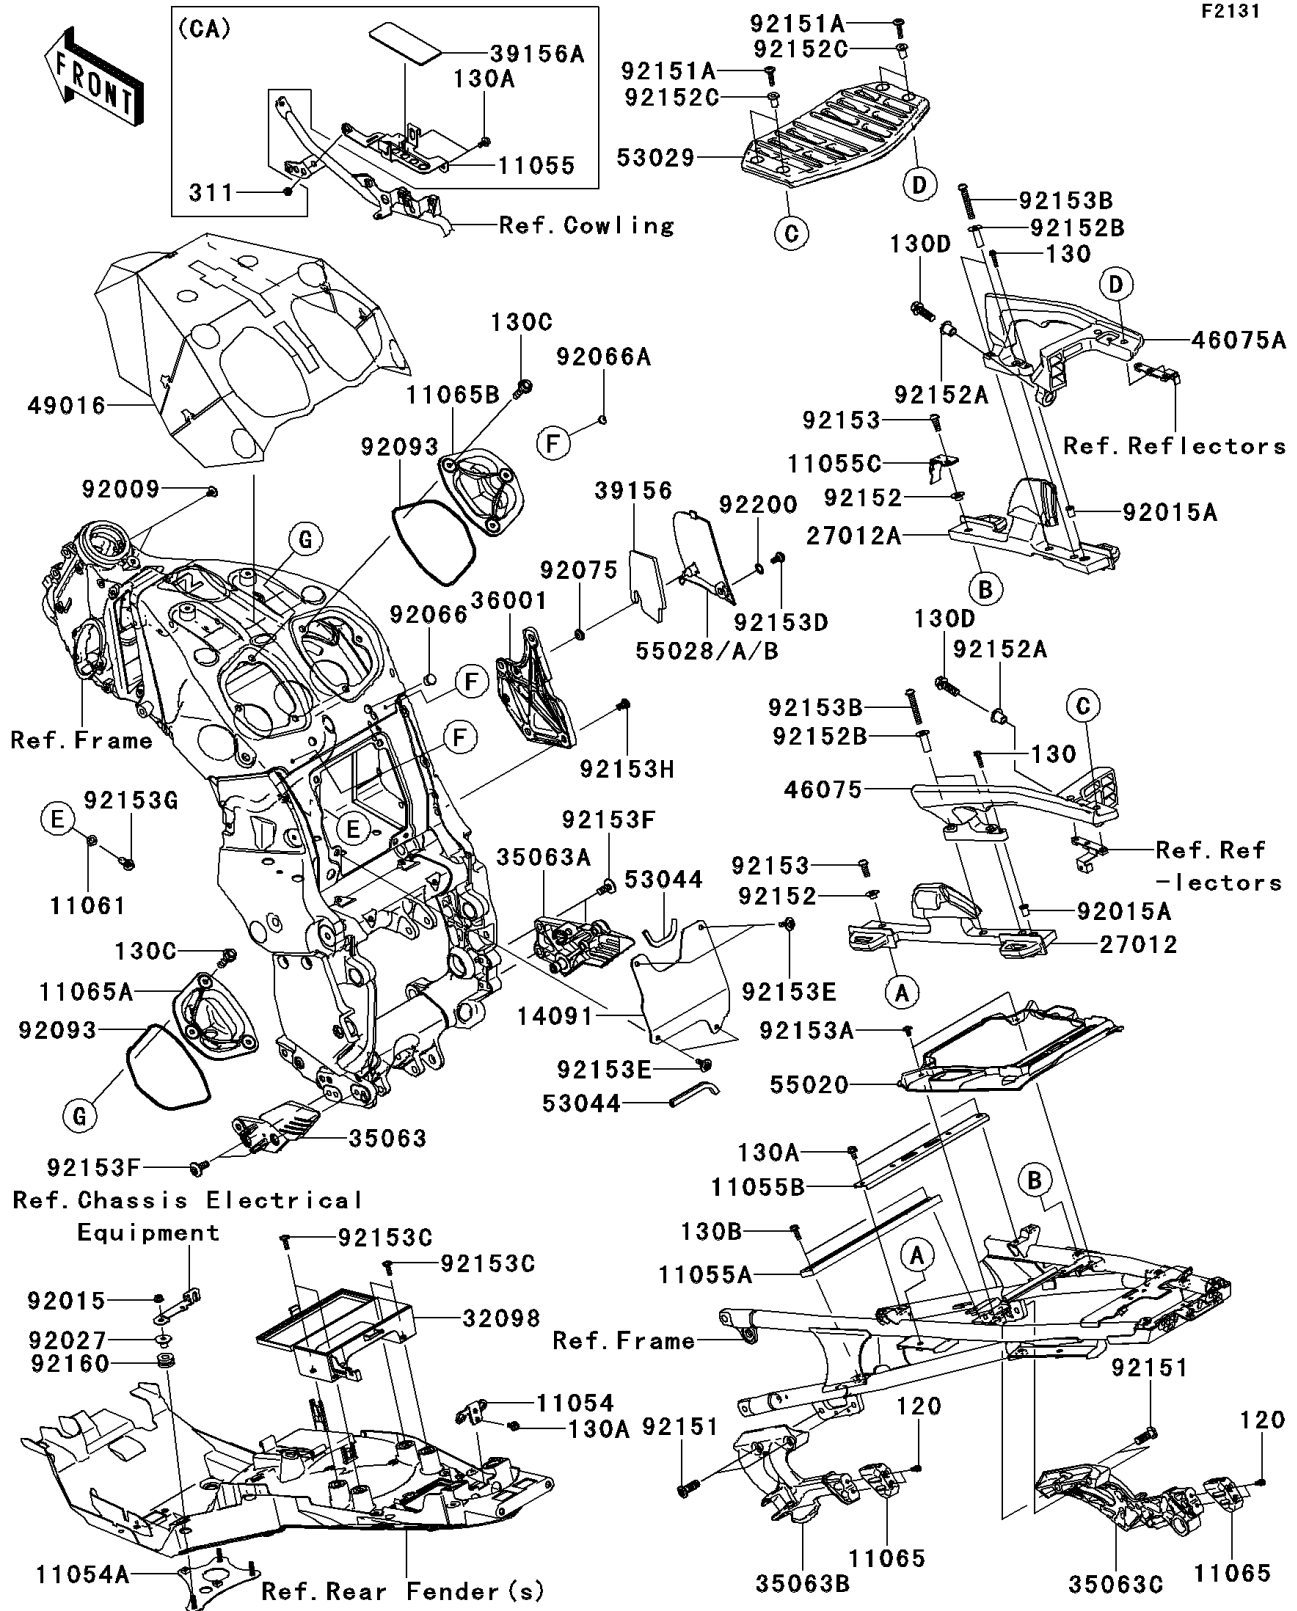

# 2008 Concours™ 14 PARTS DIAGRAM

## 2008 Concours™ 14 PARTS LIST

### Frame Fittings

ITEM NAME	PART NUMBER	QUANTITY
COLLAR,L=13.1 (Ref # 92027)	92027-251	3
PLUG (Ref # 92066)	92066-1081	1
PLUG (Ref # 92066A)	92066-1547	2
DAMPER (Ref # 92075)	92075-1011	1
BOLT-SOCKET,5X12 (Ref # 120)	120CA0512	4
BOLT-FLANGED,5X25 (Ref # 130)	130BA0525	2
BOLT-FLANGED,6X16 (Ref # 130B)	130BA0616	2
BOLT-FLANGED,6X22 (Ref # 130C)	130BA0622	6
BOLT-FLANGED,10X35 (Ref # 130D)	130BA1035	2
SEAL (Ref # 92093)	92093-1507	2
BOLT,SOCKET,10X30 (Ref # 92151)	92151-1372	4
BOLT,SOCKET,6X25 (Ref # 92151A)	92151-1611	4
COLLAR (Ref # 92152)	92152-0532	2
COLLAR (Ref # 92152A)	92152-0534	2
COLLAR (Ref # 92152B)	92152-0610	4
COLLAR (Ref # 92152C)	92152-0627	4
BOLT,SOCKET,8X30 (Ref # 92153)	92153-0393	2
BOLT,SOCKET,6X10 (Ref # 92153A)	92153-0410	2
BOLT,SOCKET,8X50 (Ref # 92153B)	92153-0420	4
BOLT,6X18 (Ref # 92153C)	92153-0478	4
BOLT,SOCKET,6MM (Ref # 92153D)	92153-0489	1
BOLT,6X16 (Ref # 92153E)	92153-0684	4
BOLT,SOCKET,8X20 (Ref # 92153F)	92153-1621	4
BOLT,FLANGED,6X14 (Ref # 92153G)	92153-1676	1
BOLT,SOCKET,8X15 (Ref # 92153H)	92153-1810	4
DAMPER (Ref # 92160)	92160-1162	3
WASHER,10.4X15.9X0.5 (Ref # 92200)	92200-0157	1
BRACKET,CANISTER (Ref # 11055)	11055-0112	1
PAD,CANISTER BRACKET (Ref # 39156A)	39156-0330	1