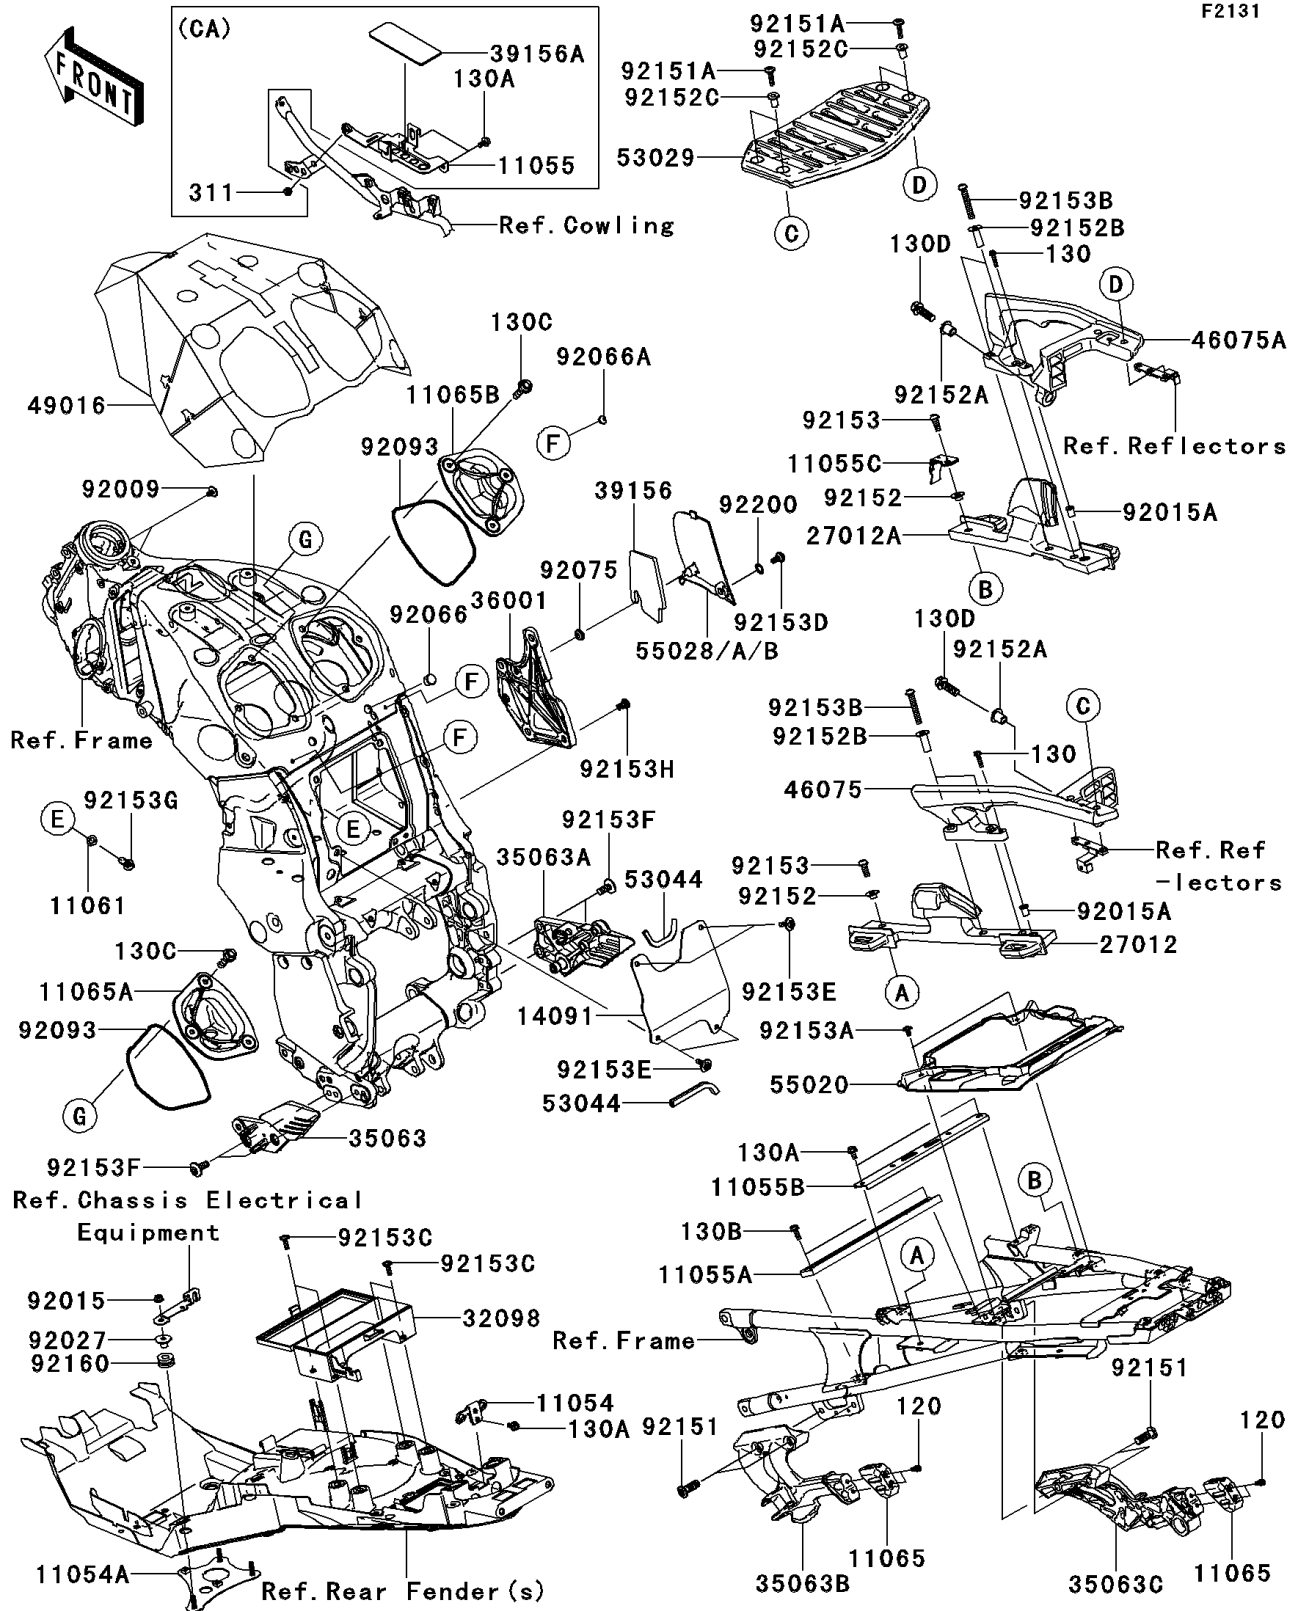

2009 Concours™ 14 PARTS DIAGRAM

Frame Fittings