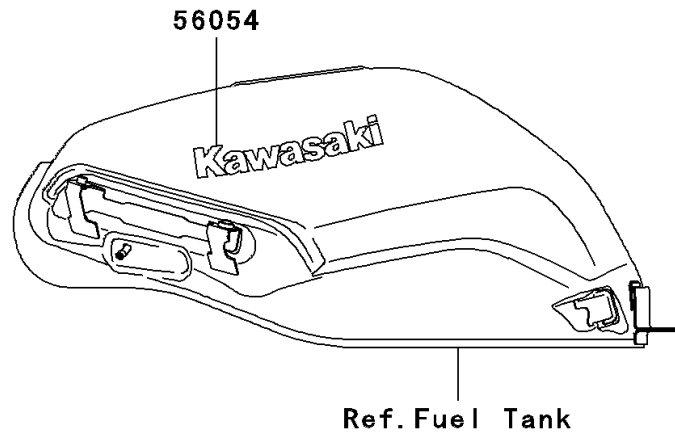

2008 Ninja® 250R PARTS DIAGRAM

Decals(Ebony)(J8F)

F2861A

2008 Ninja® 250R PARTS LIST

Decals(Ebony)(J8F)

ITEM NAME	PART NUMBER	QUANTITY
MARK,WINDSHIELD,KAWASAKI (Ref # 56052)	56052-0154	1
MARK,FUEL TANK,KAWASAKI (Ref # 56054)	56054-0054	2
MARK,UPP COWLING,NINJA (Ref # 56054A)	56054-0056	2