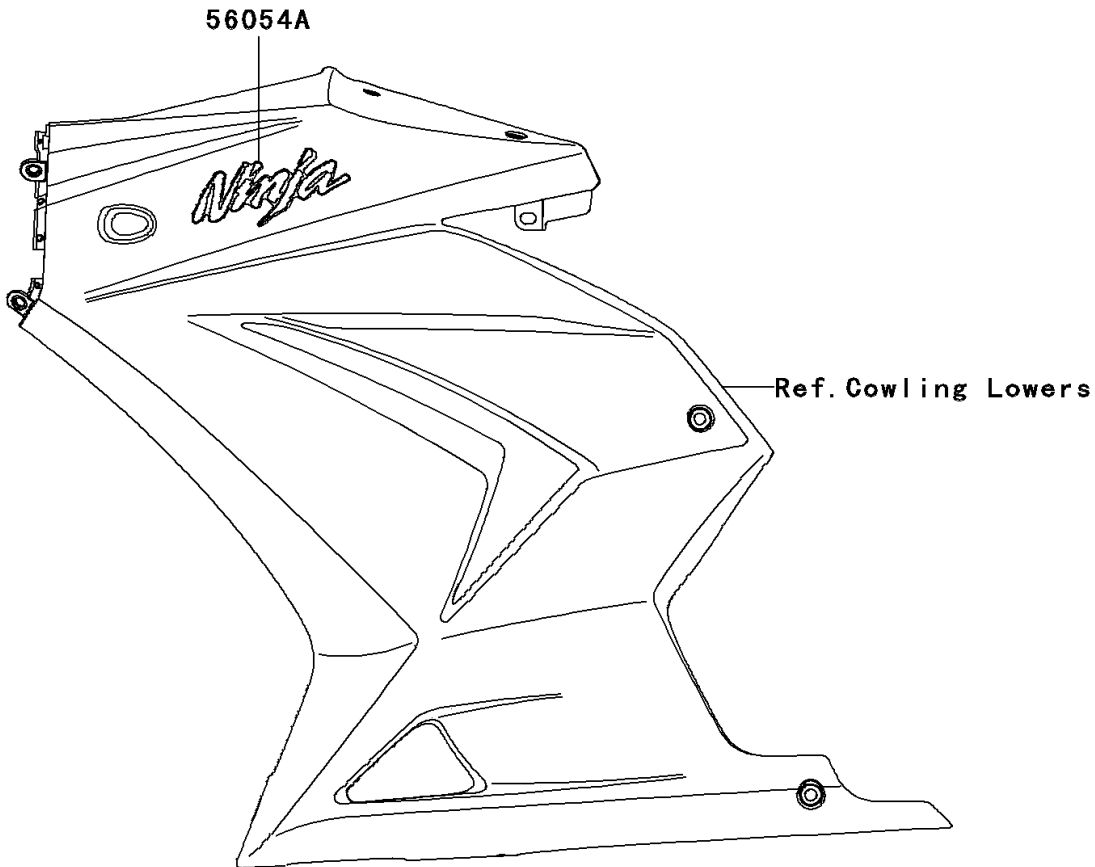

2008 Ninja® 250R PARTS DIAGRAM

Decals(Ebony)(J8F)

F2861A

2008 Ninja® 250R PARTS LIST

Decals(Ebony)(J8F)

ITEM NAME	PART NUMBER	QUANTITY
MARK,WINDSHIELD,KAWASAKI (Ref # 56052)	56052-0154	1
MARK,FUEL TANK,KAWASAKI (Ref # 56054)	56054-0054	2
MARK,UPP COWLING,NINJA (Ref # 56054A)	56054-0056	2