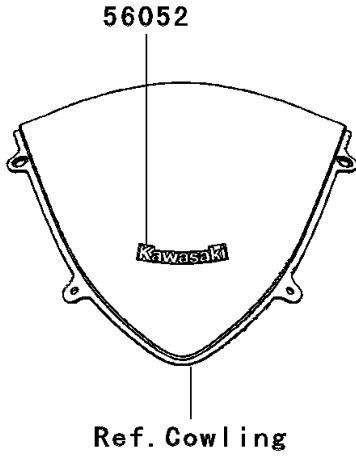

2008 Ninja® 250R PARTS DIAGRAM

Decals(Ebony)(J8F)

F2861A

2008 Ninja® 250R PARTS LIST

Decals(Ebony)(J8F)

ITEM NAME	PART NUMBER	QUANTITY
MARK,WINDSHIELD,KAWASAKI (Ref # 56052)	56052-0154	1
MARK,FUEL TANK,KAWASAKI (Ref # 56054)	56054-0054	2
MARK,UPP COWLING,NINJA (Ref # 56054A)	56054-0056	2