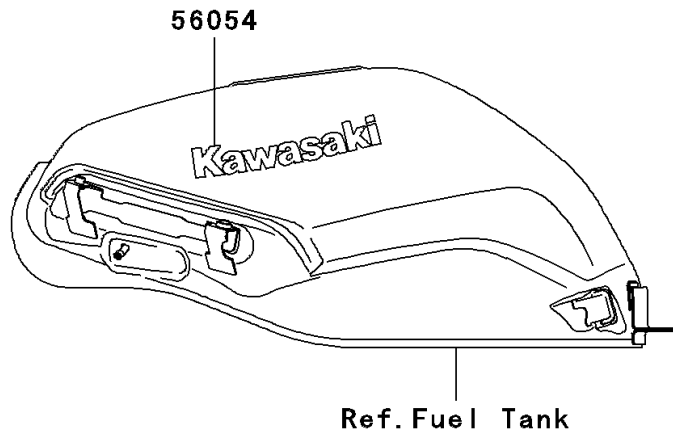

2008 Ninja® 250R PARTS DIAGRAM

Decals(P.Red)(J8F)

F2861B

2008 Ninja® 250R PARTS LIST

Decals(P.Red)(J8F)

ITEM NAME	PART NUMBER	QUANTITY
MARK,WINDSHIELD,KAWASAKI (Ref # 56052)	56052-0154	1
MARK,FUEL TANK,KAWASAKI (Ref # 56054)	56054-0057	2
MARK,UPP COWLING,NINJA (Ref # 56054A)	56054-0059	2