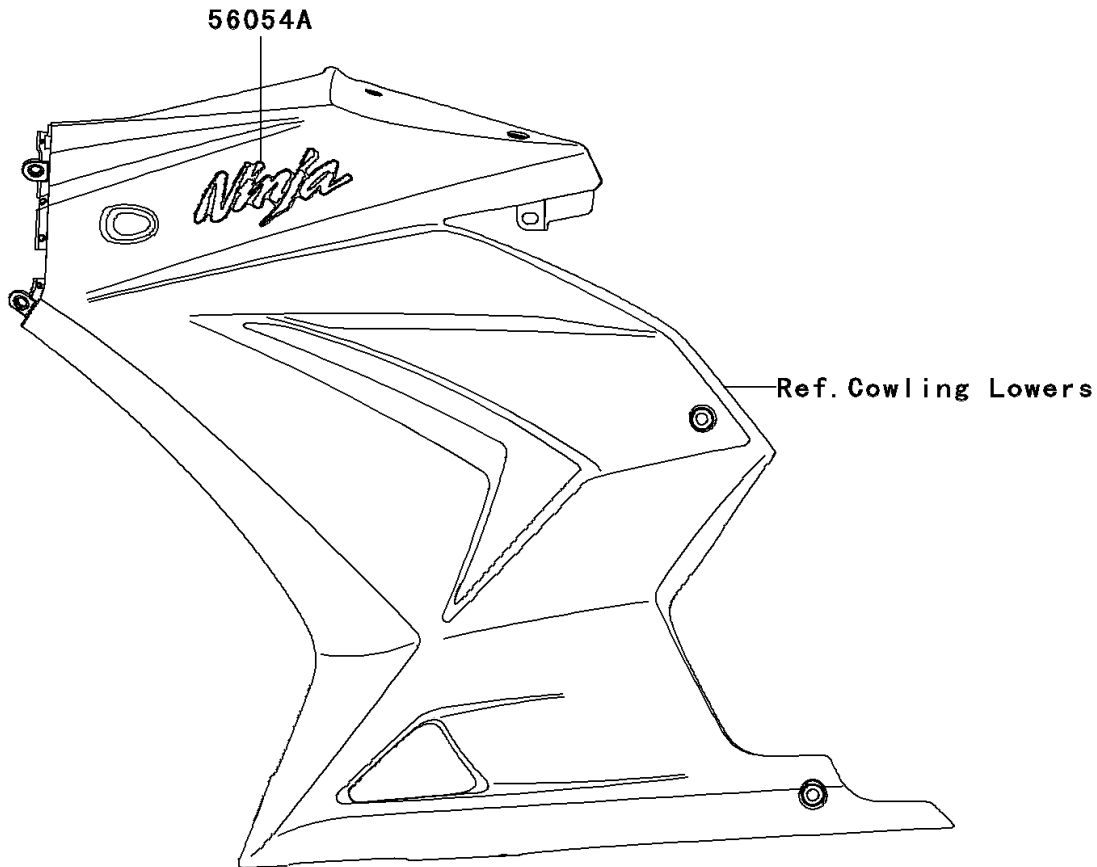

2008 Ninja® 250R PARTS DIAGRAM

Decals(P.Red)(J8F)

F2861B

2008 Ninja® 250R PARTS LIST

Decals(P.Red)(J8F)

ITEM NAME	PART NUMBER	QUANTITY
MARK,WINDSHIELD,KAWASAKI (Ref # 56052)	56052-0154	1
MARK,FUEL TANK,KAWASAKI (Ref # 56054)	56054-0057	2
MARK,UPP COWLING,NINJA (Ref # 56054A)	56054-0059	2