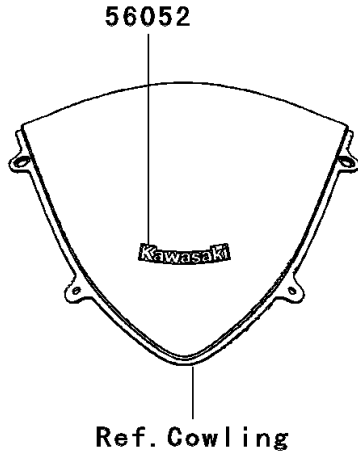

2008 Ninja® 250R PARTS DIAGRAM

Decals(P.Red)(J8F)

F2861B

2008 Ninja® 250R PARTS LIST

Decals(P.Red)(J8F)

ITEM NAME	PART NUMBER	QUANTITY
MARK,WINDSHIELD,KAWASAKI (Ref # 56052)	56052-0154	1
MARK,FUEL TANK,KAWASAKI (Ref # 56054)	56054-0057	2
MARK,UPP COWLING,NINJA (Ref # 56054A)	56054-0059	2