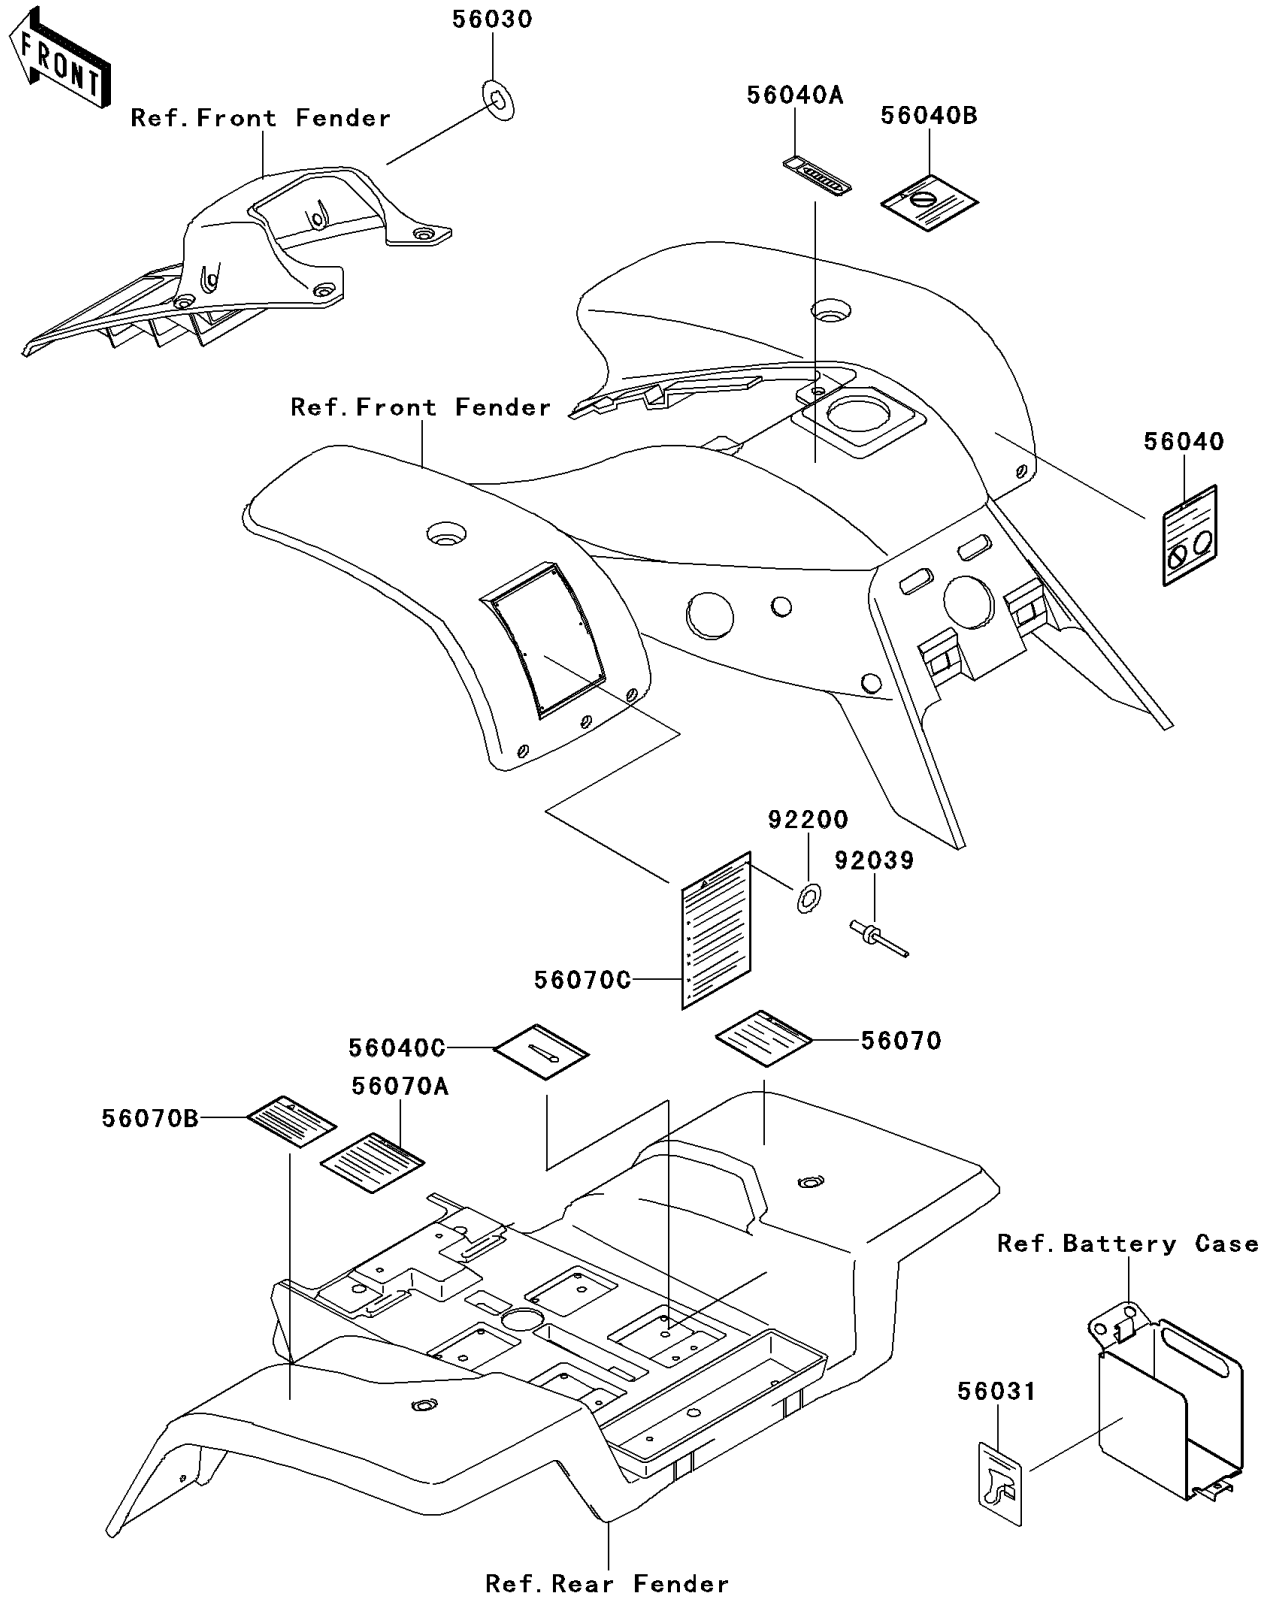

2000 Lakota 300 PARTS DIAGRAM

Labels

F2860

2000 Lakota 300 PARTS LIST

Labels

ITEM NAME	PART NUMBER	QUANTITY
LABEL,IGNITION SWITCH (Ref # 56030)	56030-1086	1
LABEL-MANUAL,BATTERY VENT (Ref # 56031)	56031-1891	1
LABEL-WARNING,TRANSPORT (Ref # 56040)	56040-1261	1
LABEL-WARNING,SHIFT PATTERN (Ref # 56040A)	56040-1262	1
LABEL-WARNING,UNDER 16 (Ref # 56040B)	56040-1276	1
LABEL-WARNING,CHAIN SLACK (Ref # 56040C)	56040-1289	1
LABEL-WARNING,TIRE PRESSURE (Ref # 56070)	56070-1080	1
LABEL-WARNING,MAX VEHICLE LOAD (Ref # 56070A)	56070-1081	1
LABEL-WARNING,NO PASSENGER (Ref # 56070B)	56070-1141	1
LABEL-WARNING,SERIOUS INJURY (Ref # 56070C)	56070-1151	1
RIVET,3.2X8 (Ref # 92039)	92039-3763	6
WASHER,3.5X8X1 (Ref # 92200)	92200-1251	6