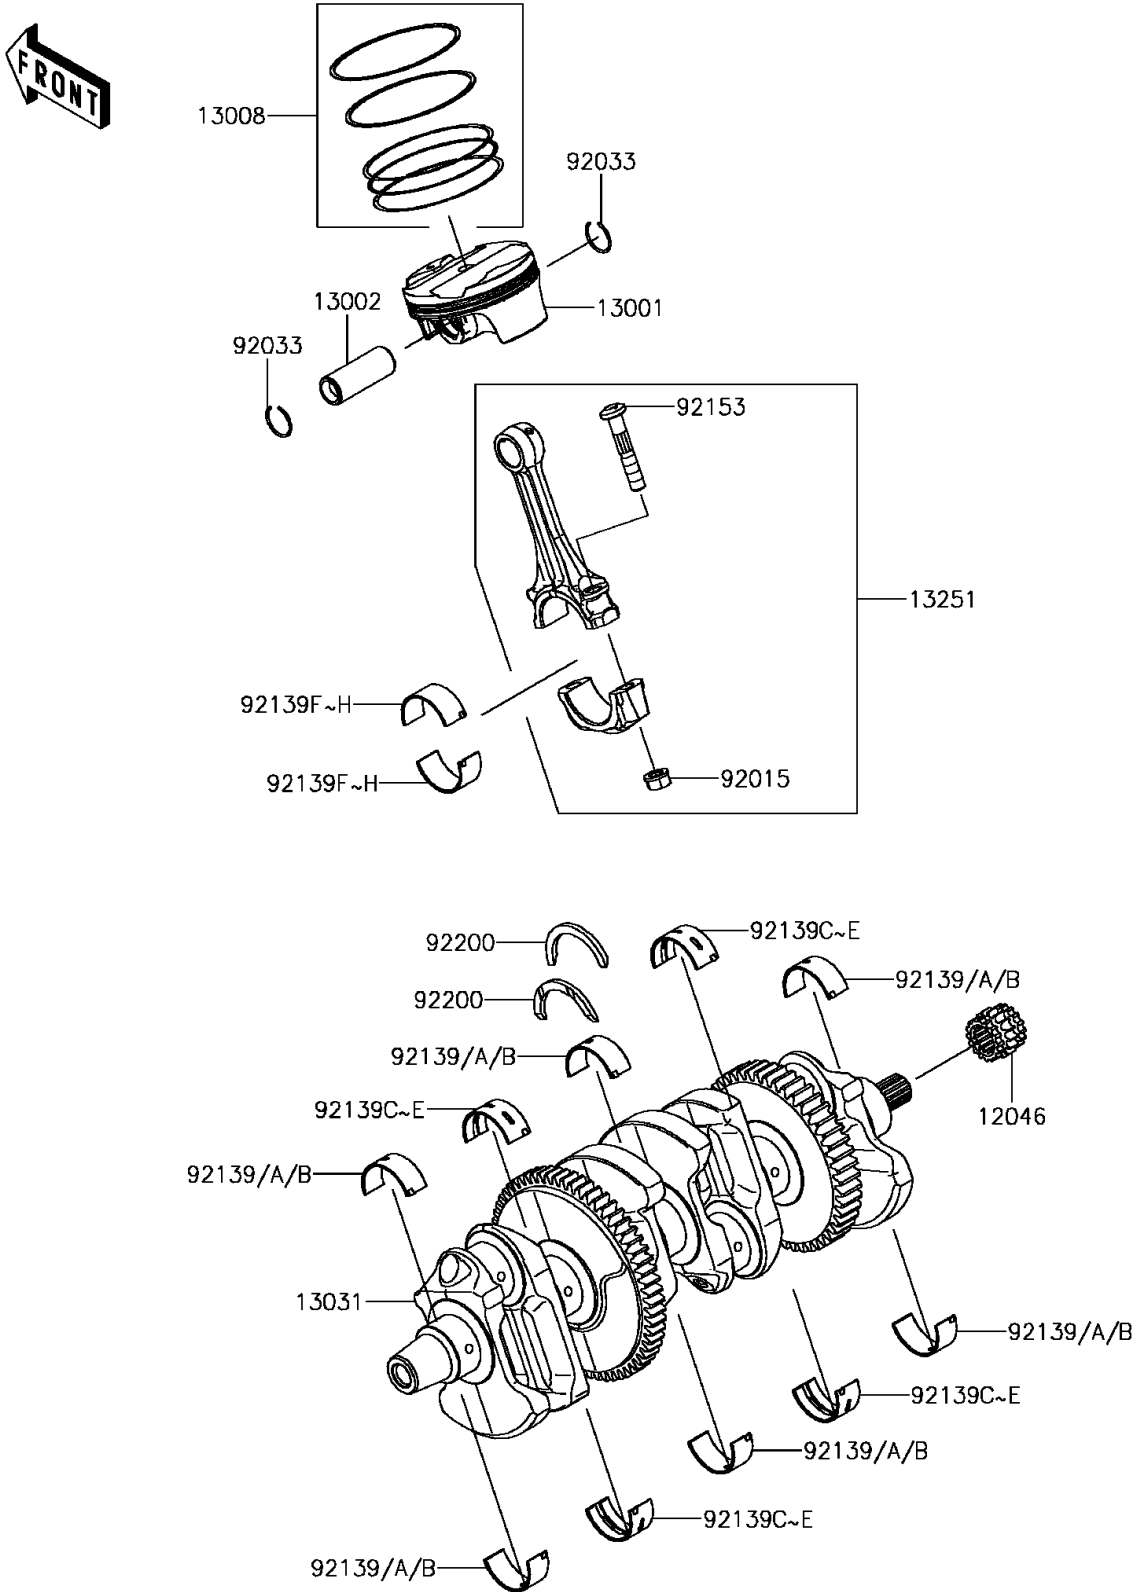

# 2017 NINJA® ZX™-10R PARTS DIAGRAM

Crankshaft/Piston(s)

E1320

## 2017 NINJA® ZX™-10R PARTS LIST

### Crankshaft/Piston(s)

ITEM NAME	PART NUMBER	QUANTITY
SPROCKET,16T (Ref # 12046)	12046-0033	1
PISTON-ENGINE (Ref # 13001)	13001-0774	4
PIN-PISTON (Ref # 13002)	13002-0004	4
RING-SET-PISTON (Ref # 13008)	13008-0562	4
CRANKSHAFT-COMP (Ref # 13031)	13031-0833	1
ROD-ASSY-CONNECTING,H (Ref # 13251)	13251-0725-HH	4
NUT,FLANGED,8MM (Ref # 92015)	92015-1311	8
RING-SNAP (Ref # 92033)	92033-1054	8
BUSHING,#1&#3&#5,BLUE (Ref # 92139)	92139-0298	AR
BUSHING,#1&#3&#5,BLACK (Ref # 92139A)	92139-0299	6
BUSHING,#1&#3&#5,BROWN (Ref # 92139B)	92139-0300	AR
BUSHING,#2&#4,BLUE (Ref # 92139C)	92139-0301	AR
BUSHING,#2&#4,BLACK (Ref # 92139D)	92139-0302	4
BUSHING,#2&#4,BROWN (Ref # 92139E)	92139-0303	AR
BUSHING,PIN,BLUE (Ref # 92139F)	92139-0853	8
BUSHING,PIN,BLACK (Ref # 92139G)	92139-0854	AR
BUSHING,PIN,BROWN (Ref # 92139H)	92139-0855	AR
BOLT,CON-ROD,M8X45.5 (Ref # 92153)	92153-0809	8
WASHER,T=3.25 (Ref # 92200)	92200-0424	2