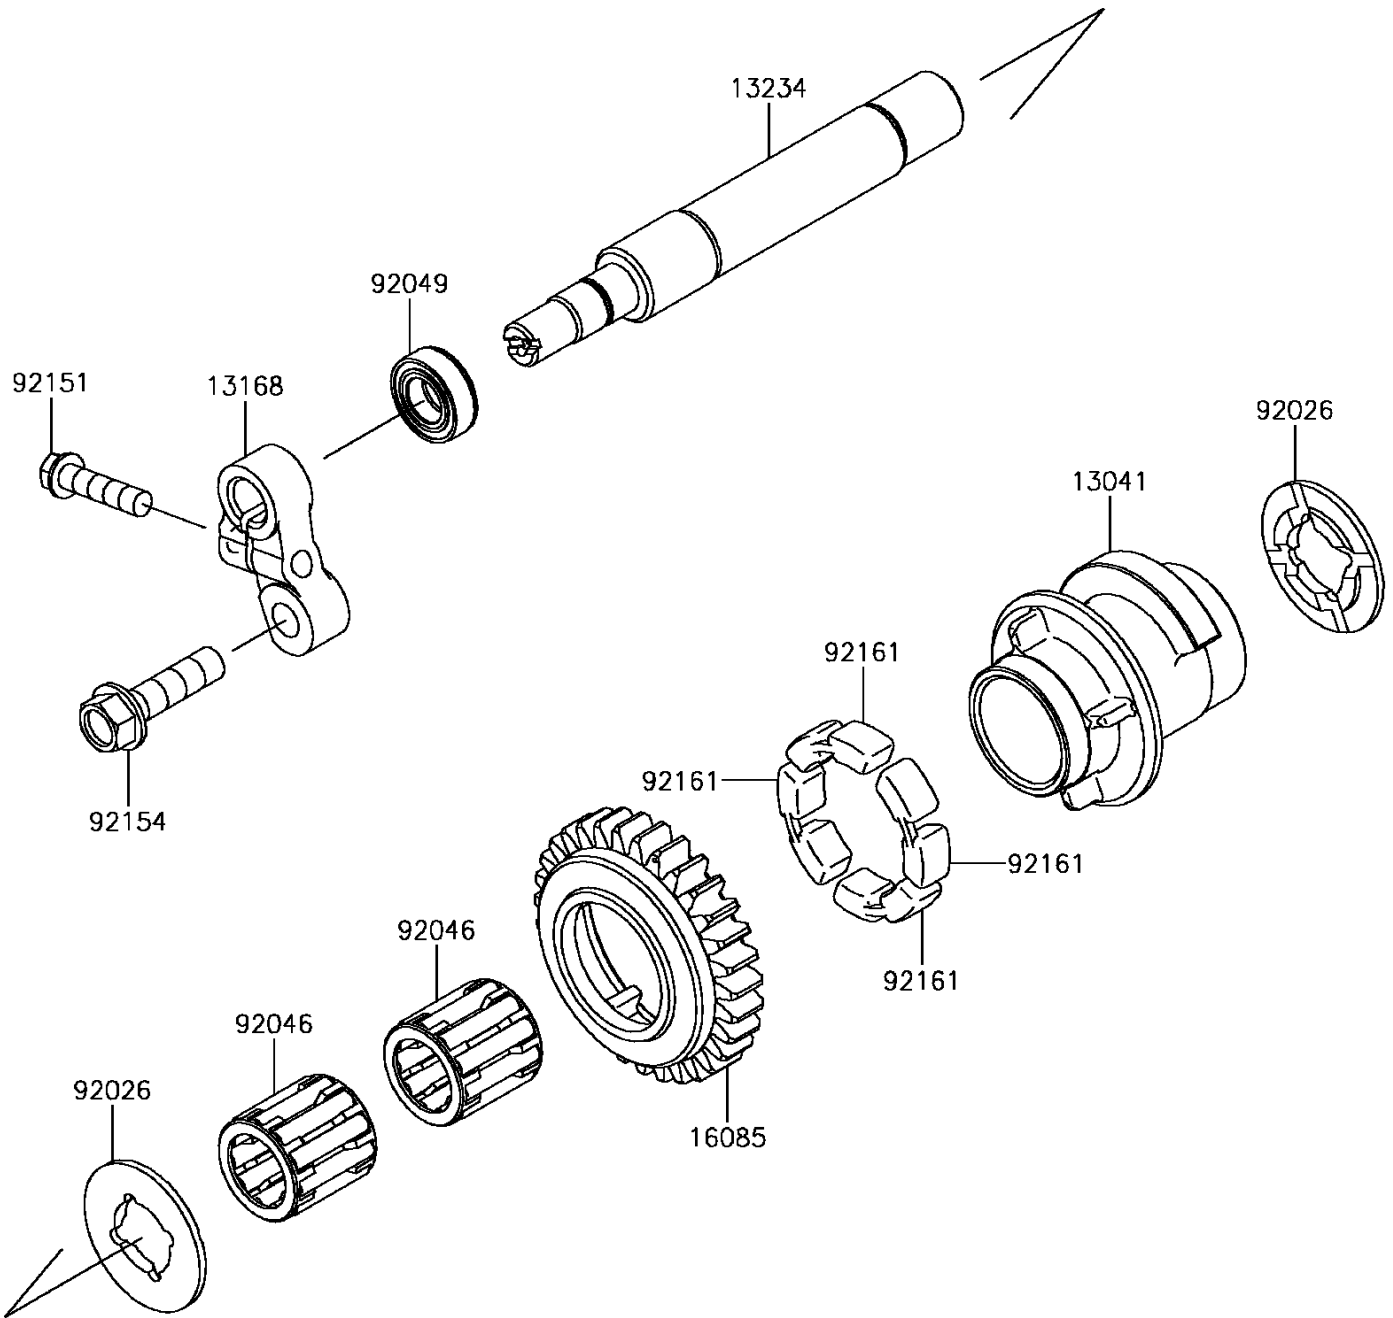

2016 Ninja[®] ZX[™]-10R PARTS DIAGRAM

Balancer

E1323

2016 Ninja® ZX™-10R PARTS LIST

Balancer

ITEM NAME	PART NUMBER	QUANTITY
BALANCER (Ref # 13041)	13041-0047	1
LEVER, BACKLASH ADJUSTMENT (Ref # 13168)	13168-0831	1
SHAFT-COMP (Ref # 13234)	13234-0589	1
GEAR, BALANCER, 31T (Ref # 16085)	16085-0144	1
SPACER (Ref # 92026)	92026-0082	2
BEARING-NEEDLE (Ref # 92046)	92046-1266	2
SEAL-OIL (Ref # 92049)	92049-0720	1
BOLT, FLANGED-SMALL, 6X25 (Ref # 92151)	92151-1930	1
BOLT, FLANGED, 8X30 (Ref # 92154)	92154-1796	1
DAMPER (Ref # 92161)	92161-1055	4