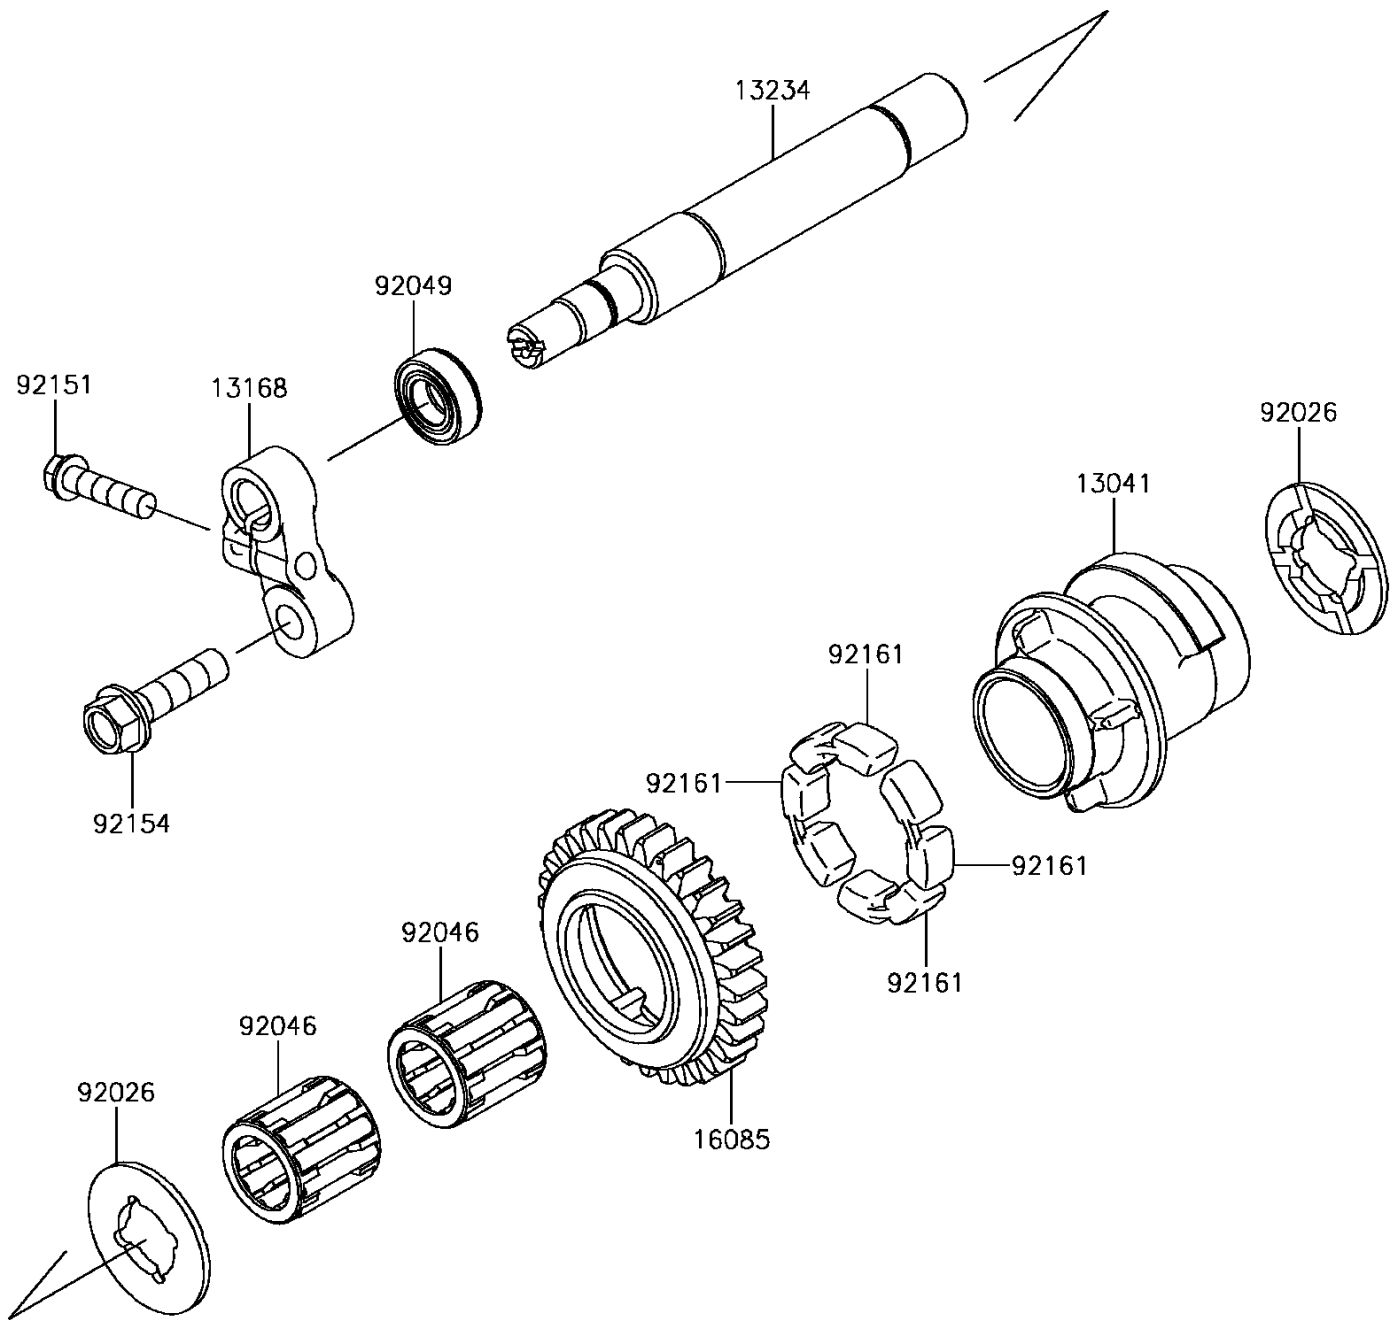

# 2017 NINJA® ZX™-10R PARTS DIAGRAM

Balancer

E1323

## 2017 NINJA® ZX™-10R PARTS LIST

### Balancer

ITEM NAME	PART NUMBER	QUANTITY
BALANCER (Ref # 13041)	13041-0047	1
LEVER, BACKLASH ADJUSTMENT (Ref # 13168)	13168-0831	1
SHAFT-COMP (Ref # 13234)	13234-0589	1
GEAR, BALANCER, 31T (Ref # 16085)	16085-0144	1
SPACER (Ref # 92026)	92026-0082	2
BEARING-NEEDLE (Ref # 92046)	92046-1266	2
SEAL-OIL (Ref # 92049)	92049-0720	1
BOLT, FLANGED-SMALL, 6X25 (Ref # 92151)	92151-1930	1
BOLT, FLANGED, 8X30 (Ref # 92154)	92154-1796	1
DAMPER (Ref # 92161)	92161-1055	4