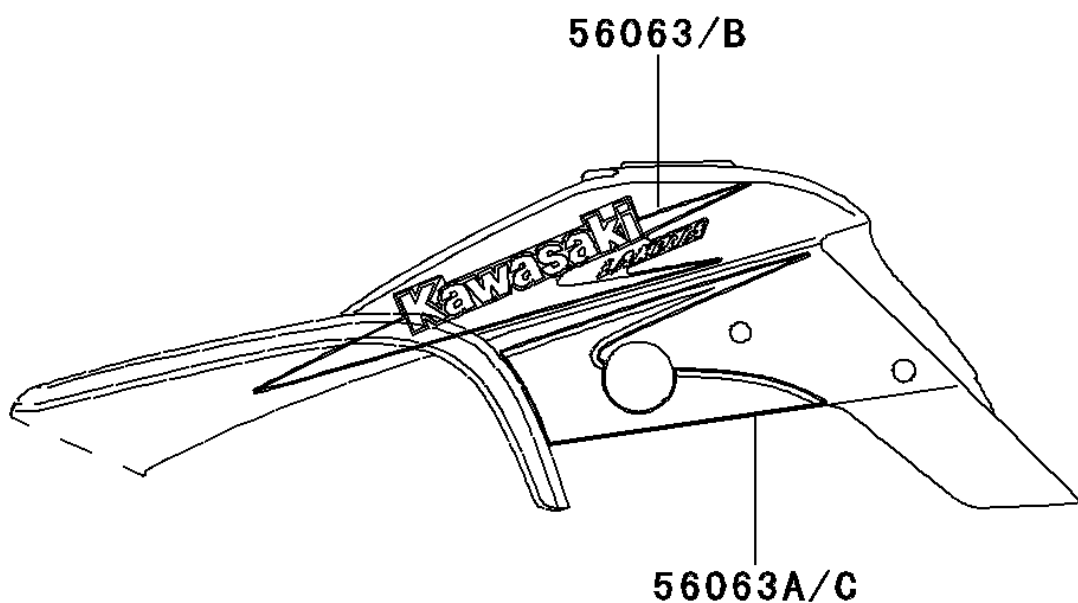

2000 Lakota 300 PARTS DIAGRAM

Decals(Green)

F2861

2000 Lakota 300 PARTS LIST

Decals(Green)

ITEM NAME	PART NUMBER	QUANTITY
PATTERN,FR FENDER,UPP,LH (Ref # 56063)	56063-1098	1
PATTERN,FR FENDER,LWR,LH (Ref # 56063A)	56063-1099	1
PATTERN,FR FENDER,UPP,RH (Ref # 56063B)	56063-1100	1
PATTERN,FR FENDER,LWR,RH (Ref # 56063C)	56063-1101	1