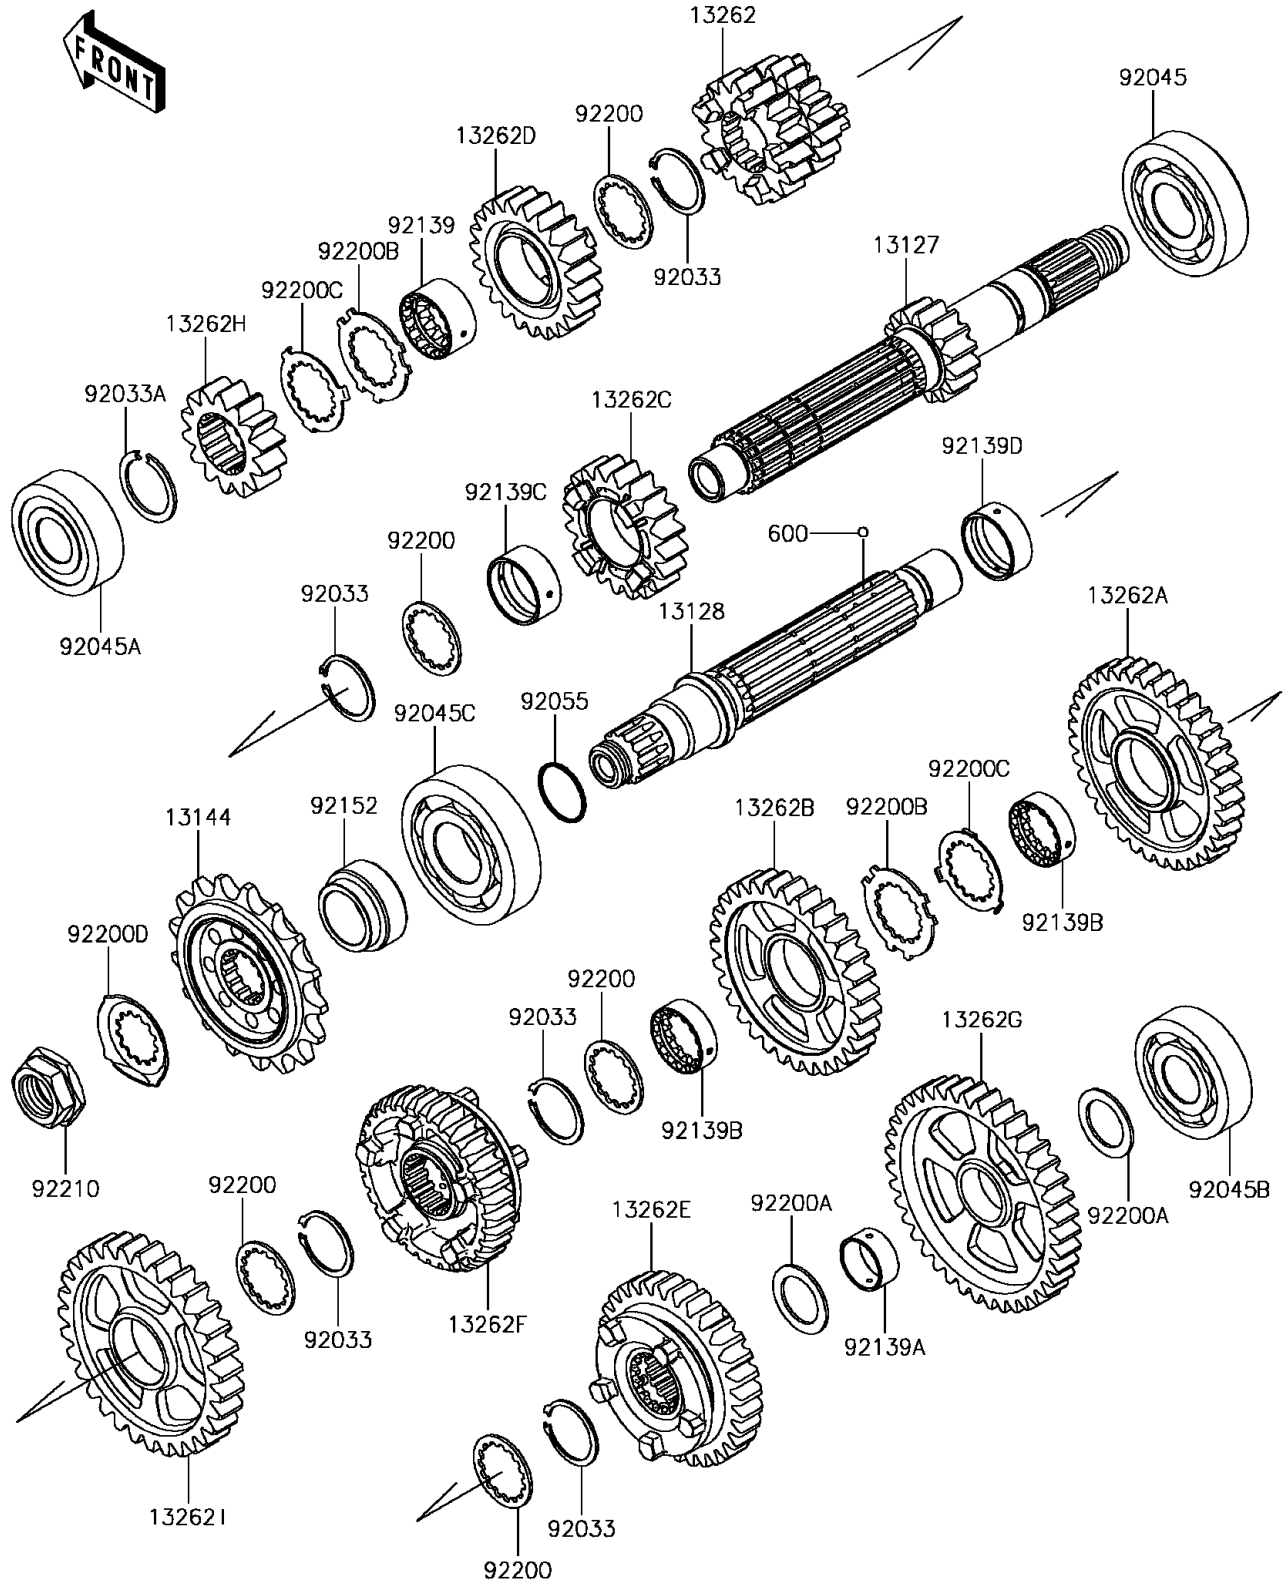

# 2017 NINJA® ZX™-10R PARTS DIAGRAM

Transmission

E1361

## 2017 NINJA® ZX™-10R PARTS LIST

### Transmission

ITEM NAME	PART NUMBER	QUANTITY
BALL-STEEL,5/32 (Ref # 600)	600A0500	3
SHAFT-TRANSMISSION INPUT,15T (Ref # 13127)	13127-0671	1
SHAFT-TRANSMISSION OUTPUT (Ref # 13128)	13128-0670	1
SPROCKET-OUTPUT,17T,#525 (Ref # 13144)	13144-0004	1
GEAR,INPUT 3RD&4TH,18T&18T (Ref # 13262)	13262-1188	1
GEAR,OUTPUT 3RD,35T (Ref # 13262A)	13262-1192	1
GEAR,OUTPUT 4TH,31T (Ref # 13262B)	13262-1193	1
GEAR,INPUT 5TH,20T (Ref # 13262C)	13262-1203	1
GEAR,INPUT 6TH,23T (Ref # 13262D)	13262-1204	1
GEAR,OUTPUT 5TH,31T (Ref # 13262E)	13262-1205	1
GEAR,OUTPUT 6TH,32T (Ref # 13262F)	13262-1206	1
GEAR,OUTPUT LOW,39T (Ref # 13262G)	13262-1207	1
GEAR,INPUT 2ND,14T (Ref # 13262H)	13262-1210	1
GEAR,OUTPUT 2ND,31T (Ref # 13262I)	13262-1211	1
RING-SNAP,25.9X30.6X1.2 (Ref # 92033)	92033-1037	5
RING-SNAP,T=1.5 (Ref # 92033A)	92033-1249	1
BEARING-BALL,830045-5SH2 (Ref # 92045)	92045-0047	1
BEARING-BALL,DG2152RDDSH2 (Ref # 92045A)	92045-0048	1
BEARING-BALL,63/22LU (Ref # 92045B)	92045-0156	1
BEARING-BALL,63/28 (Ref # 92045C)	92045-1189	1
RING-O,21.5X1.5 (Ref # 92055)	92055-1293	1
BUSHING,GEAR,6TH IN (Ref # 92139)	92139-0036	1
BUSHING,GEAR,LOW OUT (Ref # 92139A)	92139-0038	1
BUSHING,25.0X31.0X9.4 (Ref # 92139B)	92139-0309	2
BUSHING,28.1X31.0X13.5 (Ref # 92139C)	92139-0324	1
BUSHING,28.1X31.0X11.5 (Ref # 92139D)	92139-0734	1
COLLAR (Ref # 92152)	92152-0885	1
WASHER,28.3X34.0X1.6 (Ref # 92200)	92200-0050	5
WASHER,22.1X32.0X1.4 (Ref # 92200A)	92200-0138	2

### Transmission

ITEM NAME	PART NUMBER	QUANTITY
WASHER,25.8X40.5X1.5 (Ref # 92200B)	92200-1522	2
WASHER,25.2X37.0X1.0 (Ref # 92200C)	92200-1523	2
WASHER (Ref # 92200D)	92200-1720	1
NUT,20MM (Ref # 92210)	92210-0850	1