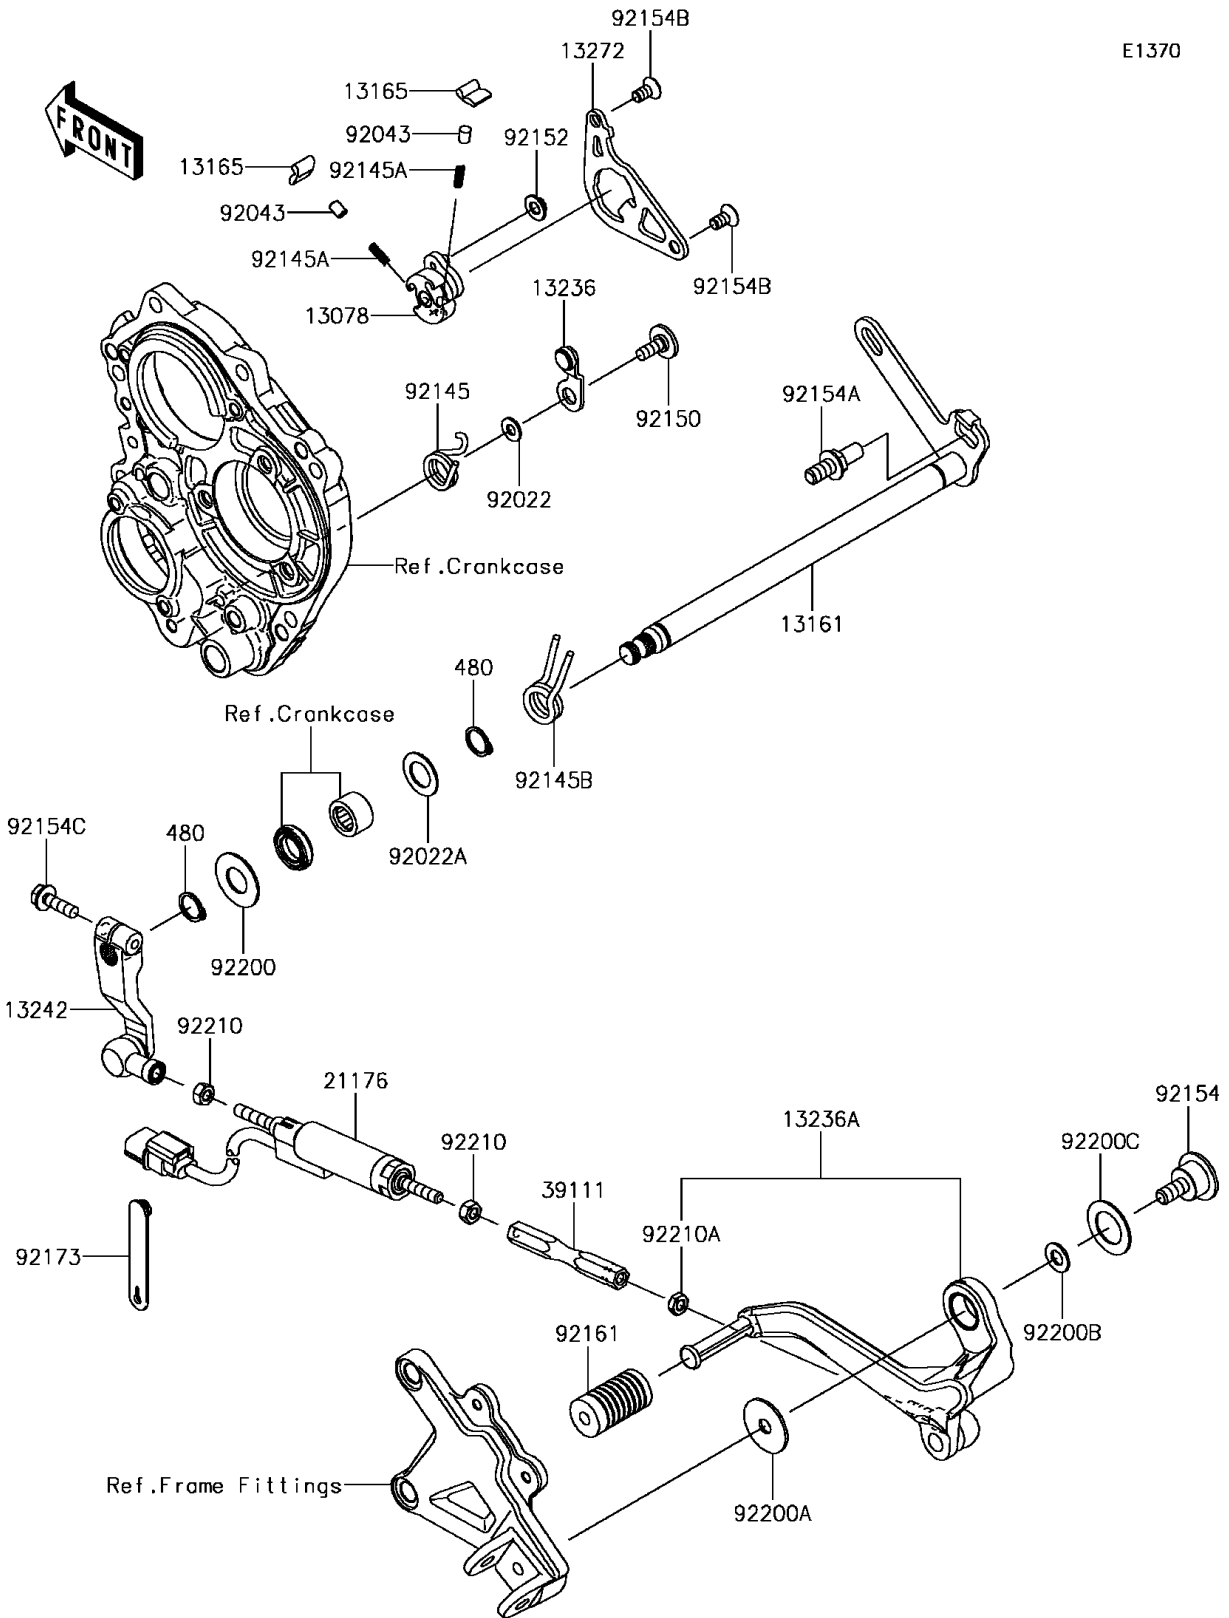

2017 NINJA® ZX™-10R PARTS DIAGRAM

Gear Change Mechanism

E1370

2017 NINJA® ZX™-10R PARTS LIST

Gear Change Mechanism

ITEM NAME	PART NUMBER	QUANTITY
CIRCLIP-TYPE-C,14MM (Ref # 480)	480J1400	2
RATCHET (Ref # 13078)	13078-0012	1
LEVER-COMP-CHANGE SHAFT (Ref # 13161)	13161-0078	1
PAWL (Ref # 13165)	13165-0018	2
LEVER-COMP,POSITION (Ref # 13236)	13236-0192	1
LEVER-COMP,CHANGE PEDAL (Ref # 13236A)	13236-0769	1
LEVER-ASSY-CHANGE (Ref # 13242)	13242-0128	1
PLATE (Ref # 13272)	13272-2171	1
SENSOR,QUICK SHIFTER (Ref # 21176)	21176-0811	1
ROD-TIE (Ref # 39111)	39111-0338	1
WASHER,6X12.8X1.2 (Ref # 92022)	92022-1827	1
WASHER,14.3X24X1 (Ref # 92022A)	92022-272	1
PIN,PLUNGER (Ref # 92043)	92043-1676	2
SPRING (Ref # 92145)	92145-0849	1
SPRING (Ref # 92145A)	92145-1490	2
SPRING (Ref # 92145B)	92145-1734	1
BOLT,SOCKET,6X16 (Ref # 92150)	92150-1673	1
COLLAR (Ref # 92152)	92152-1414	1
BOLT (Ref # 92154)	92154-1884	1
BOLT,RETURN SPRING (Ref # 92154A)	92154-1885	1
BOLT,TORX,6X8.7 (Ref # 92154B)	92154-1886	2
BOLT,FLANGED,6X20 (Ref # 92154C)	92154-2090	1
DAMPER (Ref # 92161)	92161-0871	1
CLAMP (Ref # 92173)	92173-1526	1
WASHER (Ref # 92200)	92200-0265	1
WASHER,8.2X30X1.5 (Ref # 92200A)	92200-0810	1
WASHER,8.2X18X1.2 (Ref # 92200B)	92200-0811	1
WASHER,18.3X30X1 (Ref # 92200C)	92200-0812	1
NUT,6MM (Ref # 92210)	92210-1100	2

2017 NINJA[®] ZX[™]-10R PARTS LIST

Gear Change Mechanism

ITEM NAME	PART NUMBER	QUANTITY
NUT,LEFT HANDED,6MM (Ref # 92210A)	92210-1101	1