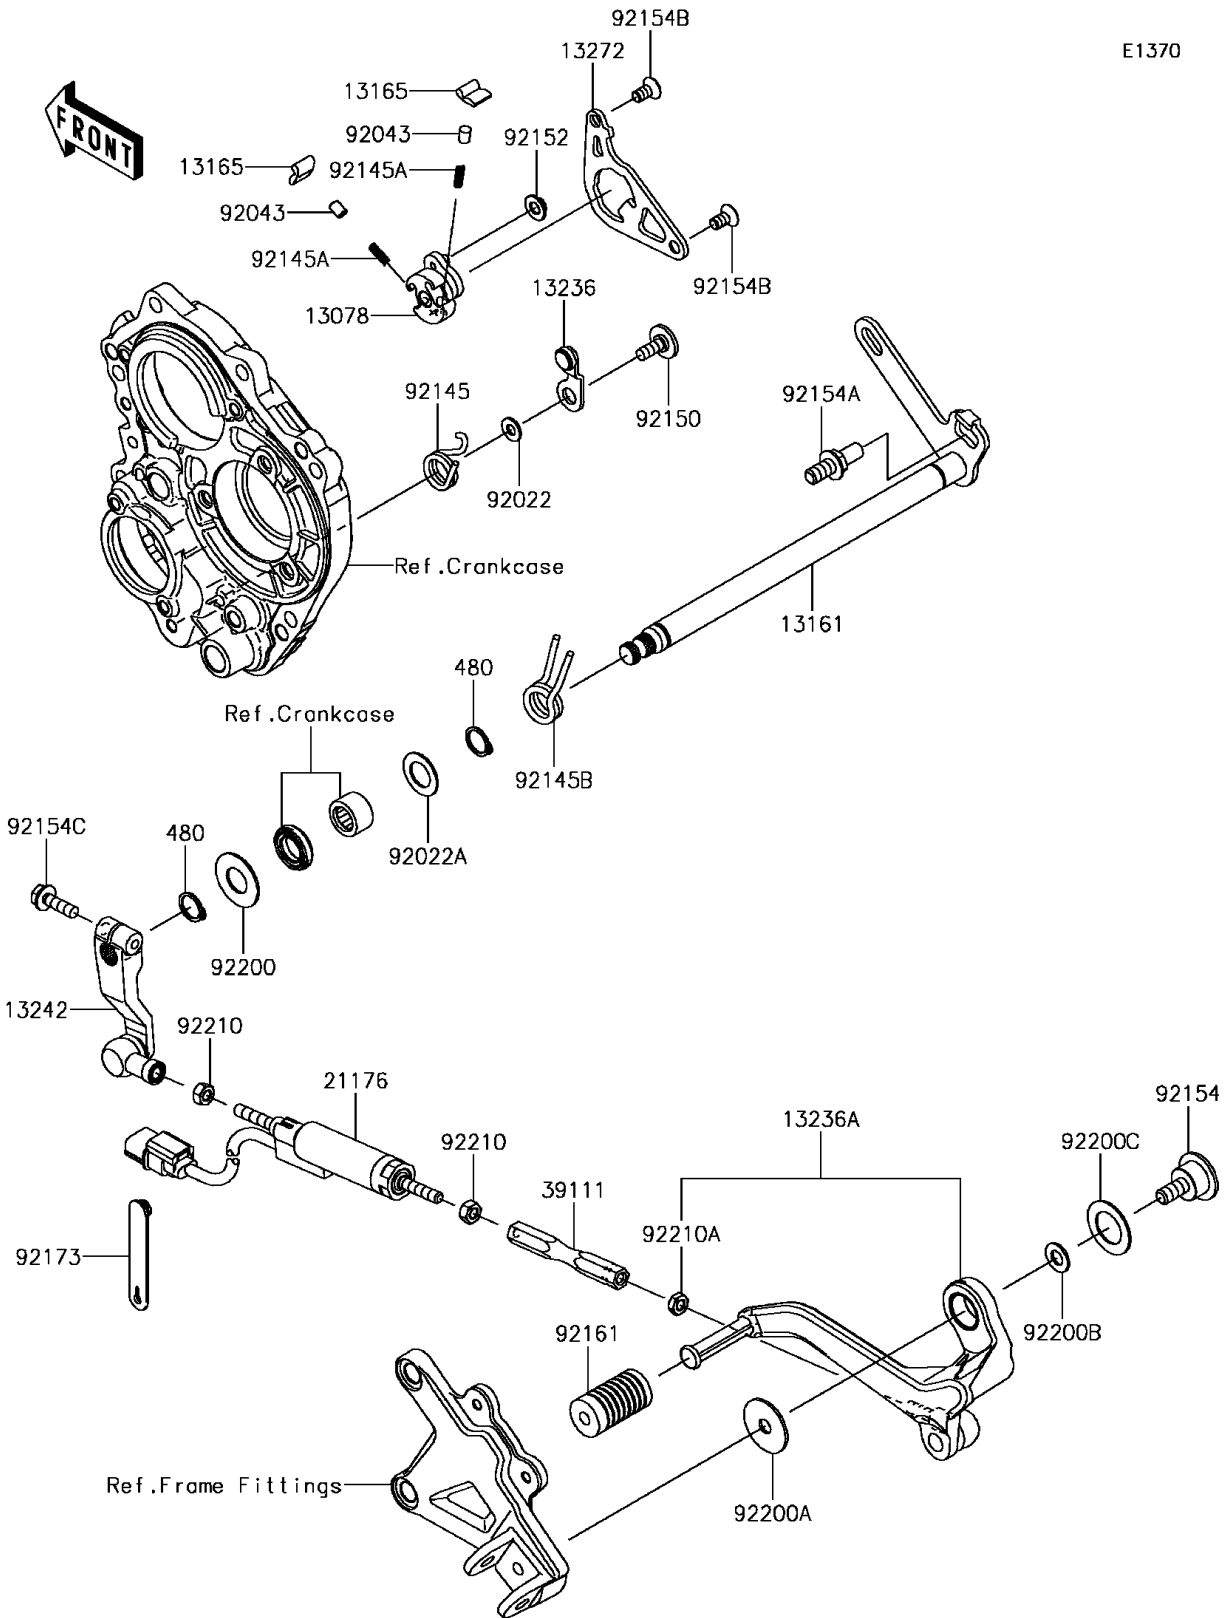

# 2017 NINJA® ZX™-10R PARTS DIAGRAM

## Gear Change Mechanism

E1370

### Gear Change Mechanism

ITEM NAME	PART NUMBER	QUANTITY
CIRCLIP-TYPE-C,14MM (Ref # 480)	480J1400	2
RATCHET (Ref # 13078)	13078-0012	1
LEVER-COMP-CHANGE SHAFT (Ref # 13161)	13161-0078	1
PAWL (Ref # 13165)	13165-0018	2
LEVER-COMP,POSITION (Ref # 13236)	13236-0192	1
LEVER-COMP,CHANGE PEDAL (Ref # 13236A)	13236-0769	1
LEVER-ASSY-CHANGE (Ref # 13242)	13242-0128	1
PLATE (Ref # 13272)	13272-2171	1
SENSOR,QUICK SHIFTER (Ref # 21176)	21176-0811	1
ROD-TIE (Ref # 39111)	39111-0338	1
WASHER,6X12.8X1.2 (Ref # 92022)	92022-1827	1
WASHER,14.3X24X1 (Ref # 92022A)	92022-272	1
PIN,PLUNGER (Ref # 92043)	92043-1676	2
SPRING (Ref # 92145)	92145-0849	1
SPRING (Ref # 92145A)	92145-1490	2
SPRING (Ref # 92145B)	92145-1734	1
BOLT,SOCKET,6X16 (Ref # 92150)	92150-1673	1
COLLAR (Ref # 92152)	92152-1414	1
BOLT (Ref # 92154)	92154-1884	1
BOLT,RETURN SPRING (Ref # 92154A)	92154-1885	1
BOLT,TORX,6X8.7 (Ref # 92154B)	92154-1886	2
BOLT,FLANGED,6X20 (Ref # 92154C)	92154-2090	1
DAMPER (Ref # 92161)	92161-0871	1
CLAMP (Ref # 92173)	92173-1526	1
WASHER (Ref # 92200)	92200-0265	1
WASHER,8.2X30X1.5 (Ref # 92200A)	92200-0810	1
WASHER,8.2X18X1.2 (Ref # 92200B)	92200-0811	1
WASHER,18.3X30X1 (Ref # 92200C)	92200-0812	1
NUT,6MM (Ref # 92210)	92210-1100	2

### Gear Change Mechanism

ITEM NAME	PART NUMBER	QUANTITY
NUT,LEFT HANDED,6MM (Ref # 92210A)	92210-1101	1