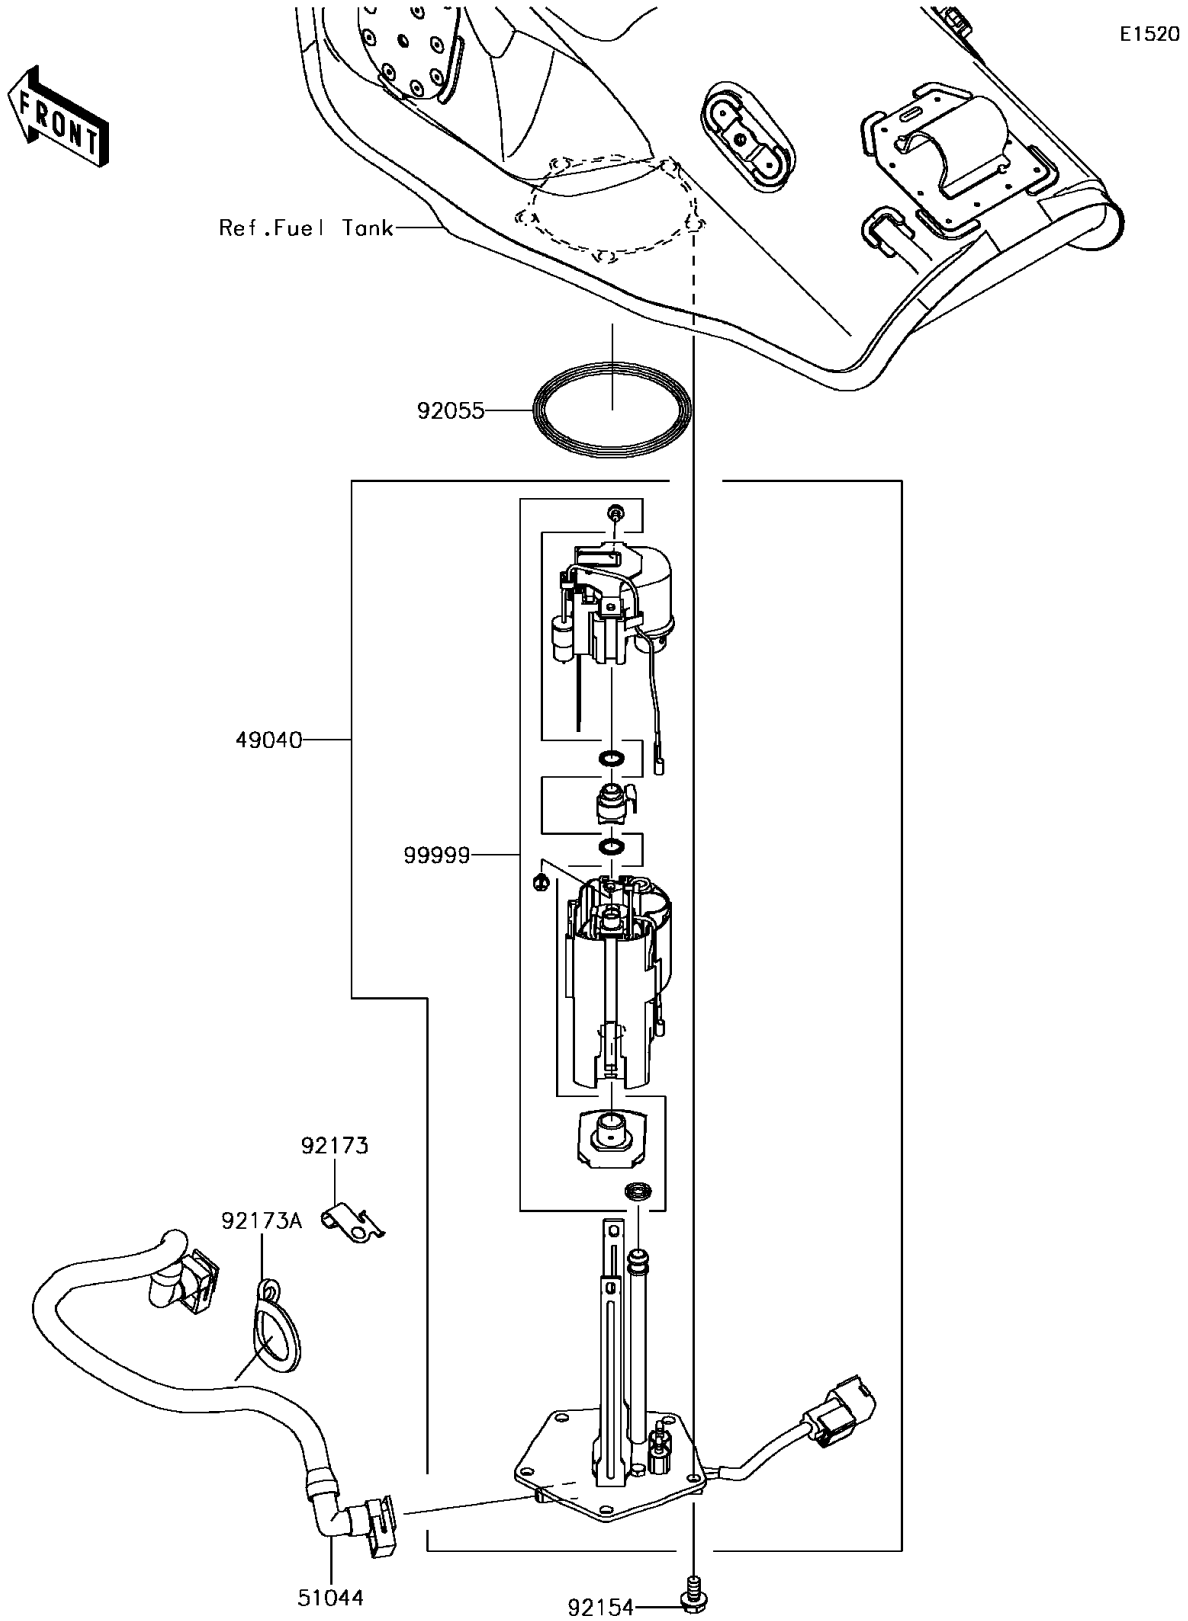

# 2017 NINJA® ZX™-10R PARTS DIAGRAM

## Fuel Pump

## 2017 NINJA® ZX™-10R PARTS LIST

### Fuel Pump

ITEM NAME	PART NUMBER	QUANTITY
PUMP-FUEL (Ref # 49040)	49040-0750	1
TUBE-ASSY,FUEL (Ref # 51044)	51044-0118	1
RING-O,70.6X5.7 (Ref # 92055)	92055-0210	1
BOLT,FLANGED,6X12 (Ref # 92154)	92154-1848	5
CLAMP (Ref # 92173)	92173-0831	1
CLAMP (Ref # 92173A)	92173-0832	1
KIT,FUEL FILTER (Ref # 99999)	99999-0521	1