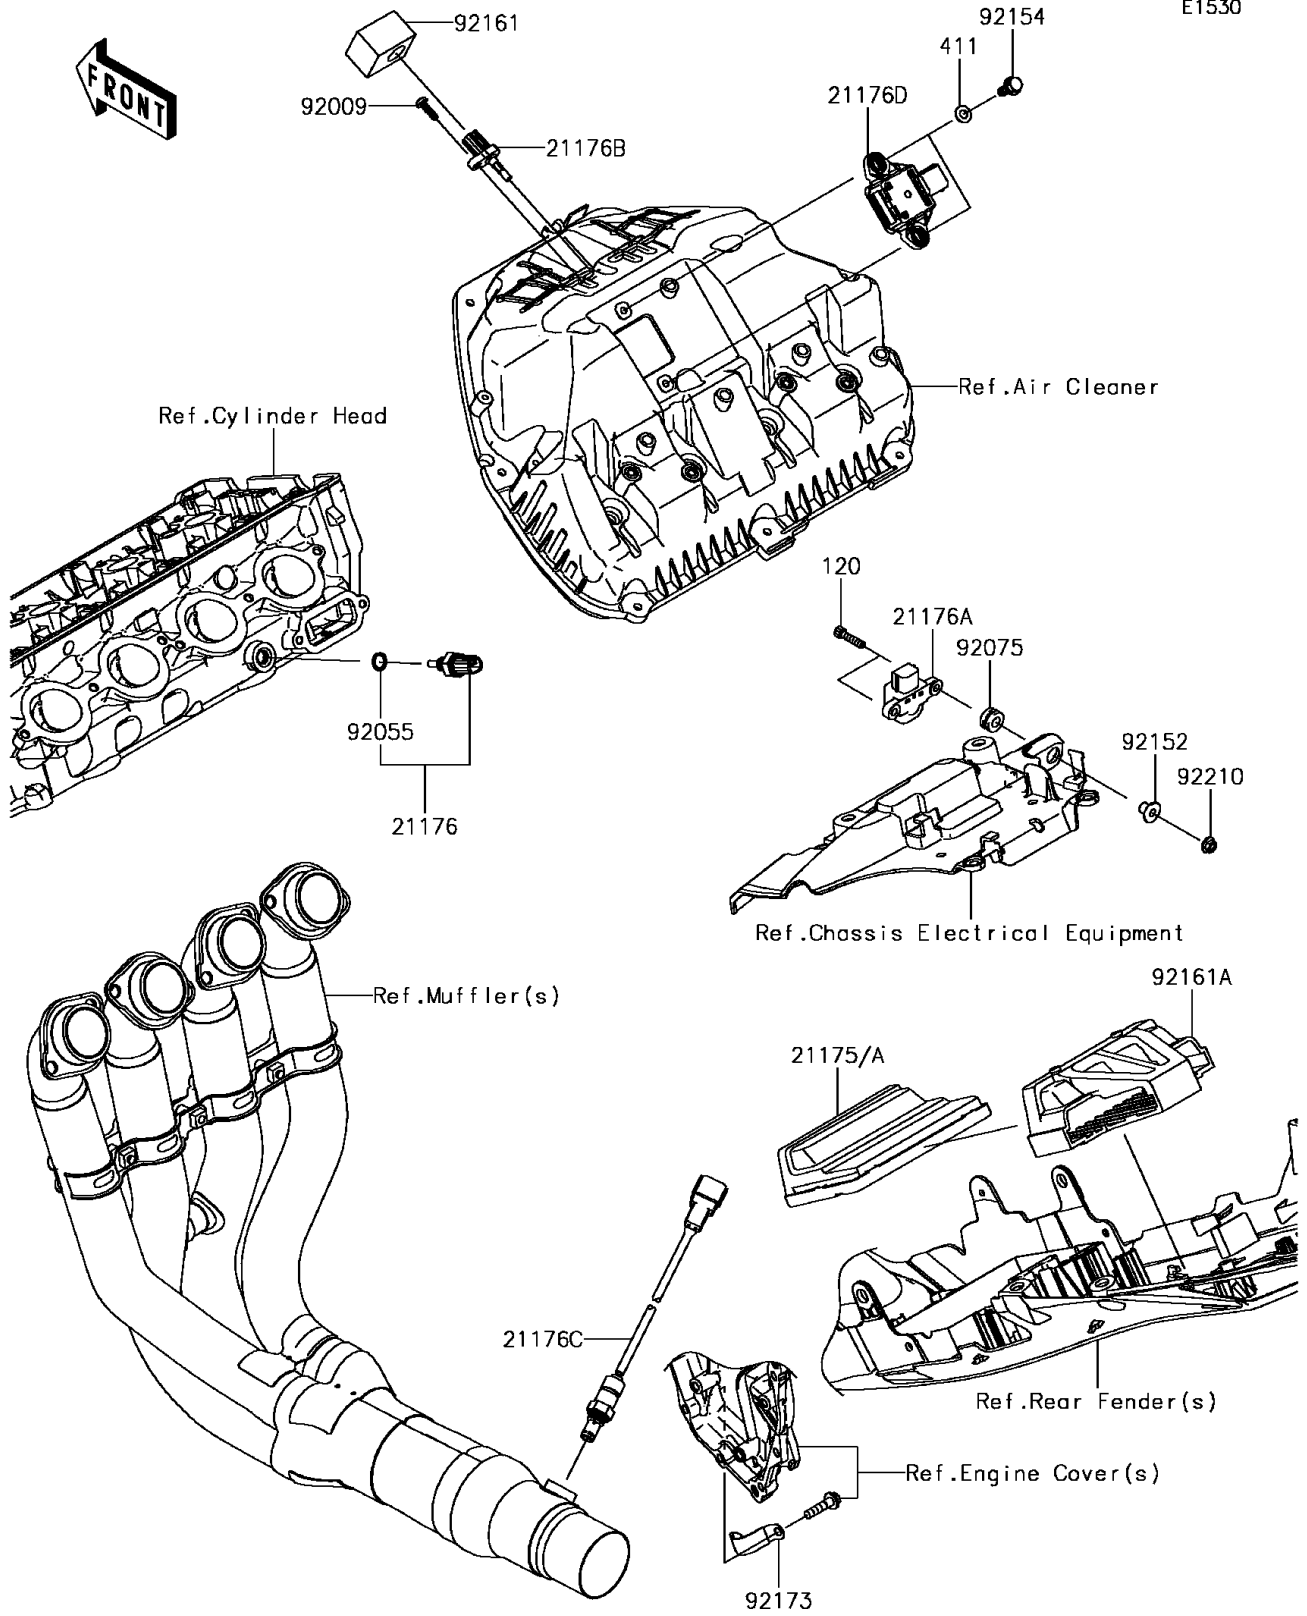

2016 Ninja ZX-10R KRT Edition PARTS DIAGRAM

Fuel Injection

E1530

2016 Ninja ZX-10R KRT Edition PARTS LIST

Fuel Injection

ITEM NAME	PART NUMBER	QUANTITY
BOLT-SOCKET,5X22 (Ref # 120)	120R0522	2
WASHER-PLAIN,6MM (Ref # 411)	411S0600	2
SENSOR,WATER TEMP (Ref # 21176)	21176-0009	1
SENSOR,VEHICLE-DOWN (Ref # 21176A)	21176-0026	1
SENSOR,AIR TEMPERATURE (Ref # 21176B)	21176-0048	1
SENSOR,OXYGEN (Ref # 21176C)	21176-0789	1
SENSOR,GYRO (Ref # 21176D)	21176-0819	1
SCREW,TAPPING,5X16 (Ref # 92009)	92009-1984	1
RING-O,9.5X1.9 (Ref # 92055)	92055-0016	1
DAMPER (Ref # 92075)	92075-1912	2
COLLAR (Ref # 92152)	92152-1969	2
BOLT,FLANGED,6X16 (Ref # 92154)	92154-1851	2
DAMPER (Ref # 92161)	92161-0985	1
DAMPER,ECU (Ref # 92161A)	92161-1719	1
CLAMP (Ref # 92173)	92173-1549	1
NUT,FLANGED,5MM (Ref # 92210)	92210-0950	2
CONTROL UNIT-ELECTRONIC (Ref # 21175)	21175-1128	1
CONTROL UNIT-ELECTRONIC (Ref # 21175A)	21175-1129	1