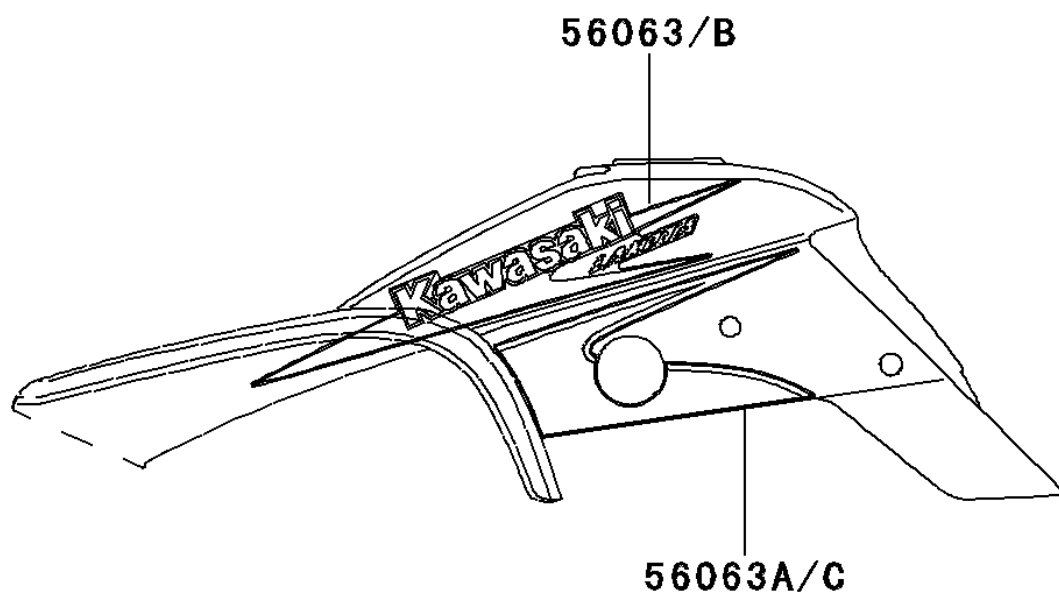

2000 Lakota 300 PARTS DIAGRAM

Decals(Red)

F2861A

2000 Lakota 300 PARTS LIST

Decals(Red)

ITEM NAME	PART NUMBER	QUANTITY
PATTERN,FR FENDER,UPP,LH (Ref # 56063)	56063-1102	1
PATTERN,FR FENDER,LWR,LH (Ref # 56063A)	56063-1103	1
PATTERN,FR FENDER,UPP,RH (Ref # 56063B)	56063-1104	1
PATTERN,FR FENDER,LWR,RH (Ref # 56063C)	56063-1105	1