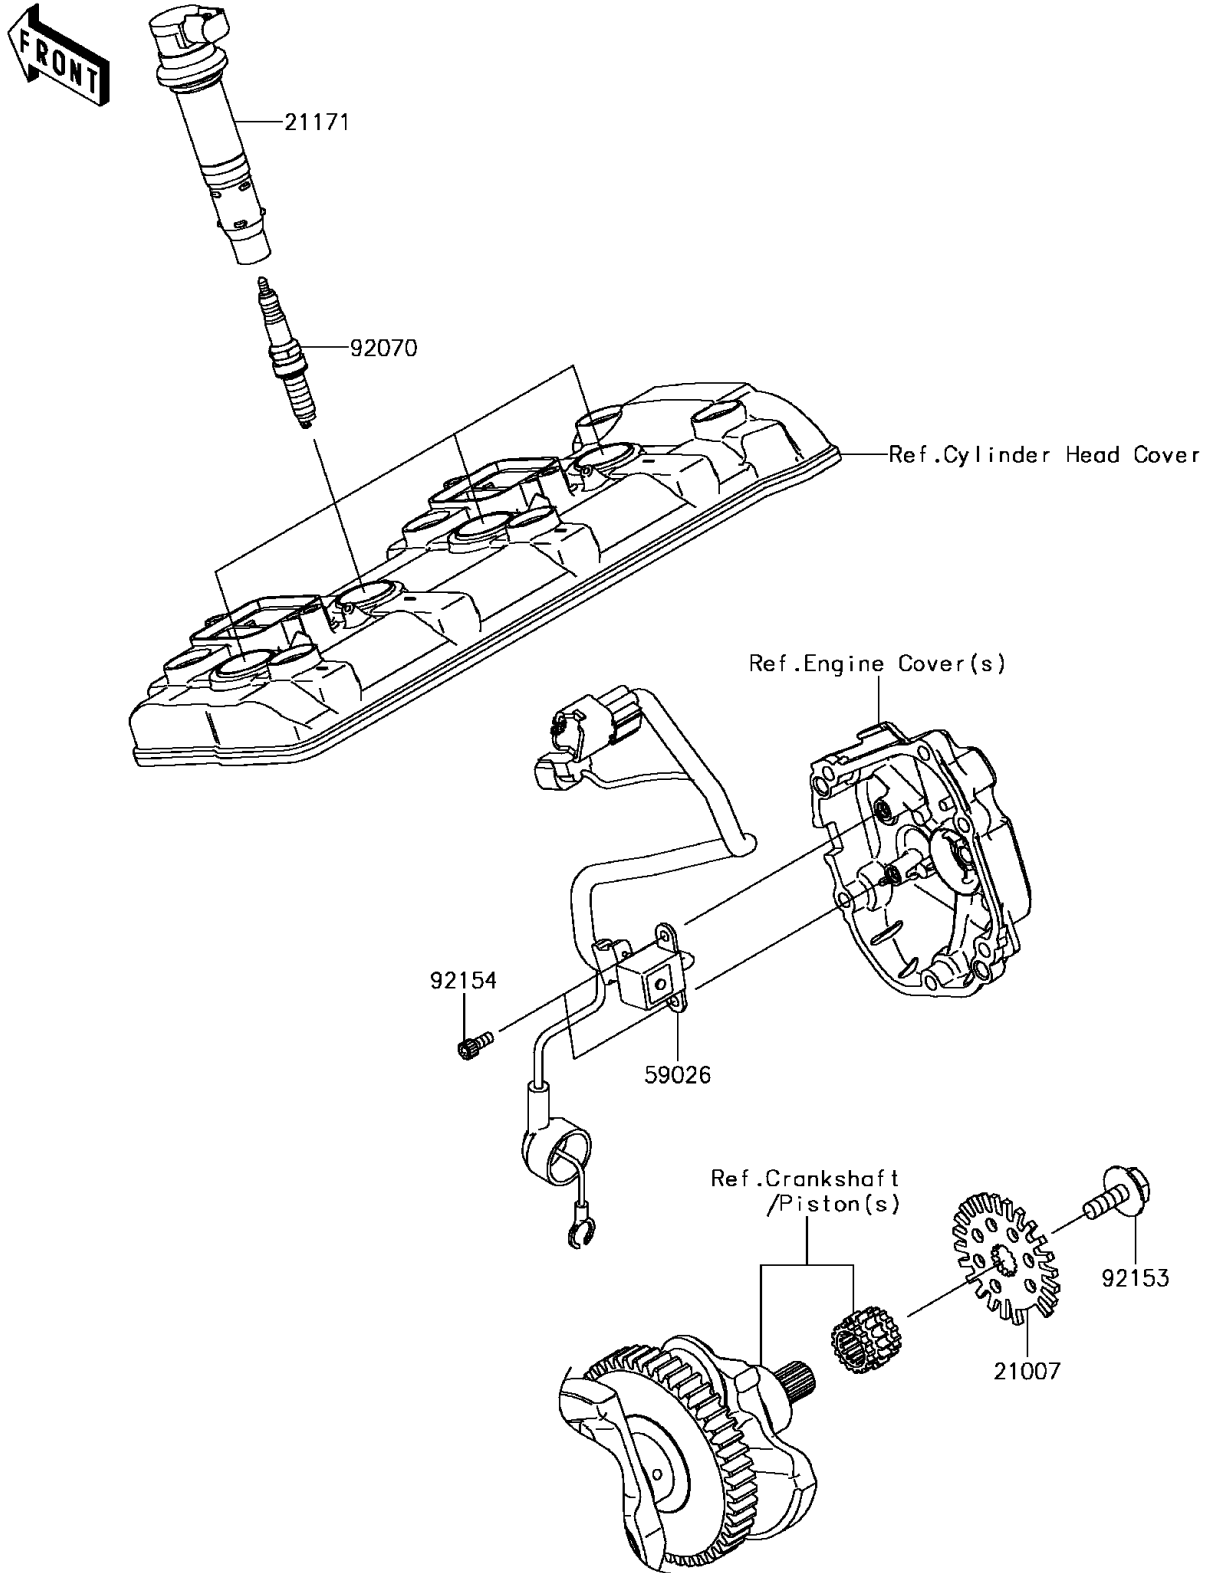

# 2017 NINJA® ZX™-10R PARTS DIAGRAM

## Ignition System

E1830

## 2017 NINJA® ZX™-10R PARTS LIST

### Ignition System

ITEM NAME	PART NUMBER	QUANTITY
ROTOR,PULSING (Ref # 21007)	21007-0019	1
COIL-ASSY-IGNITION (Ref # 21171)	21171-0741	4
COIL-PULSING (Ref # 59026)	59026-0044	1
PLUG-SPARK,SILMAR9B9(NGK) (Ref # 92070)	92070-0047	4
BOLT,FLANGED,8X23 (Ref # 92153)	92153-0549	1
BOLT,SOCKET,5X12 (Ref # 92154)	92154-0503	2