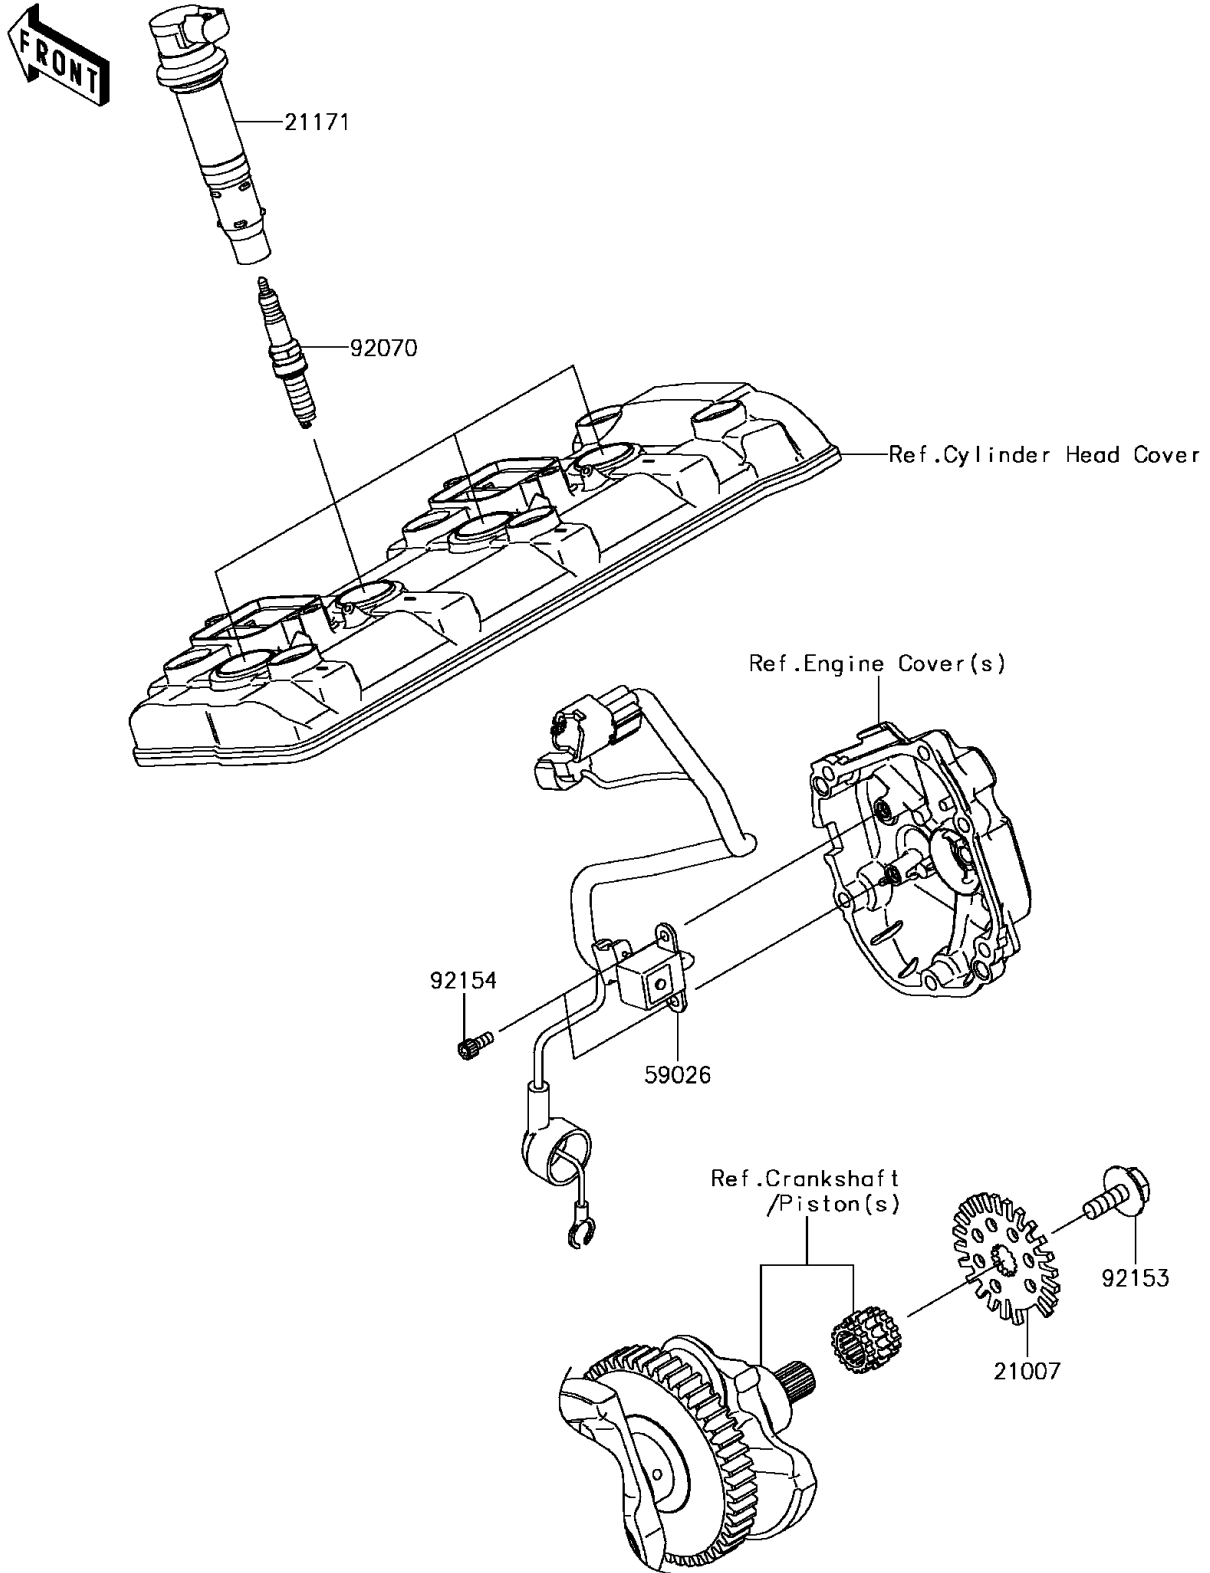

2017 Ninja ZX-10R KRT Edition PARTS DIAGRAM

Ignition System

E1830

2017 Ninja ZX-10R KRT Edition PARTS LIST

Ignition System

ITEM NAME	PART NUMBER	QUANTITY
ROTOR,PULSING (Ref # 21007)	21007-0019	1
COIL-ASSY-IGNITION (Ref # 21171)	21171-0741	4
COIL-PULSING (Ref # 59026)	59026-0044	1
PLUG-SPARK,SILMAR9B9(NGK) (Ref # 92070)	92070-0047	4
BOLT,FLANGED,8X23 (Ref # 92153)	92153-0549	1
BOLT,SOCKET,5X12 (Ref # 92154)	92154-0503	2