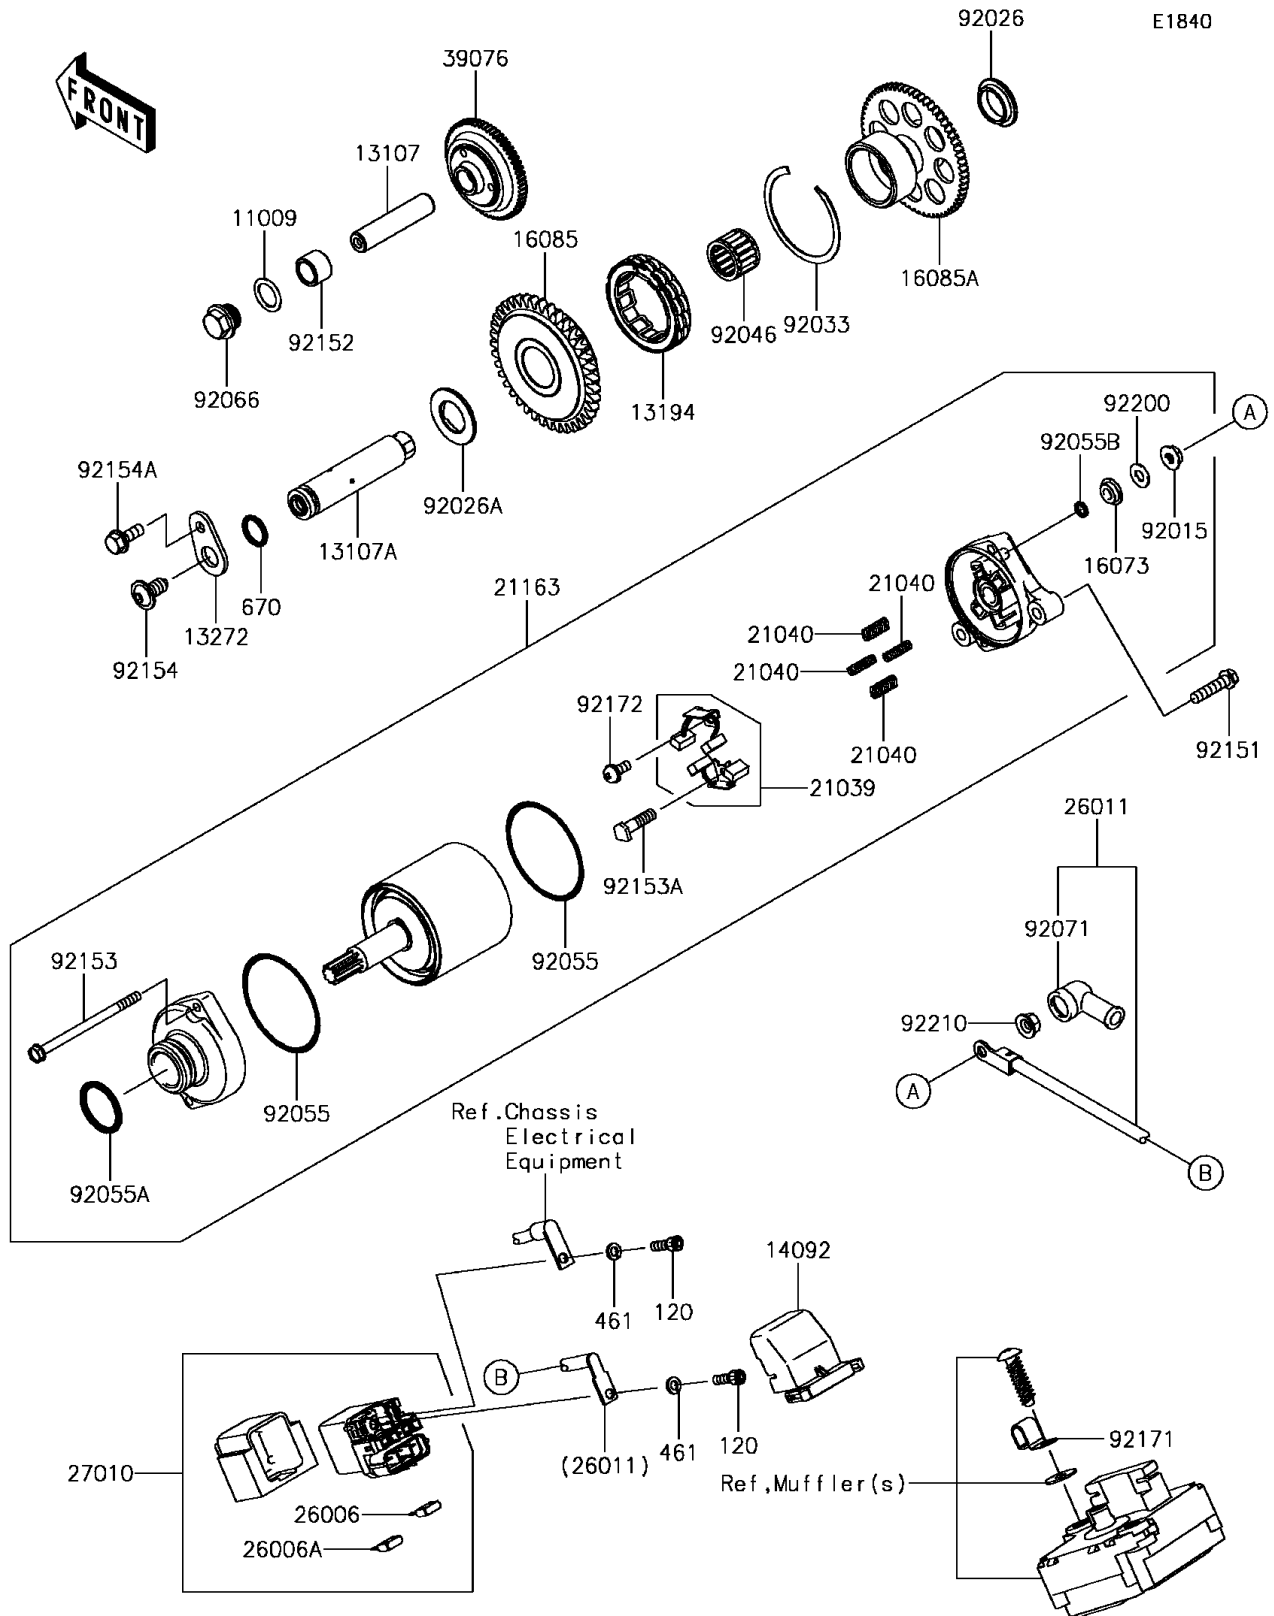

2016 Ninja ZX-10R KRT Edition PARTS DIAGRAM

Starter Motor

2016 Ninja ZX-10R KRT Edition PARTS LIST

Starter Motor

ITEM NAME	PART NUMBER	QUANTITY
BOLT-SOCKET,5X10 (Ref # 120)	120CB0510	2
WASHER-SPRING,5MM (Ref # 461)	461DB0500	2
O RING,14MM (Ref # 670)	670D2014	1
GASKET,14.3X20X1 (Ref # 11009)	11009-1238	1
SHAFT (Ref # 13107)	13107-0231	1
SHAFT,ONEWAY CLUTCH (Ref # 13107A)	13107-0837	1
CLUTCH-ONEWAY (Ref # 13194)	13194-0553	1
PLATE (Ref # 13272)	13272-1998	1
COVER (Ref # 14092)	14092-0109	1
INSULATOR (Ref # 16073)	16073-0053	1
GEAR,39T (Ref # 16085)	16085-0650	1
GEAR,62T (Ref # 16085A)	16085-0651	1
BRUSH,CARBON (Ref # 21039)	21039-0004	1
SPRING-BRUSH (Ref # 21040)	21040-0003	4
STARTER-ELECTRIC (Ref # 21163)	21163-0064	1
FUSE,MINI BLADE,15A,BLUE (Ref # 26006)	26006-0001	1
FUSE,MINI BLADE,30A,GREEN (Ref # 26006A)	26006-1080	1
WIRE-LEAD (Ref # 26011)	26011-0308	1
SWITCH (Ref # 27010)	27010-0773	1
LIMITER (Ref # 39076)	39076-0554	1
NUT,STARTER MOTOR (Ref # 92015)	92015-1476	1
SPACER,RH (Ref # 92026)	92026-0157	1
SPACER,LH (Ref # 92026A)	92026-0158	1
RING-SNAP (Ref # 92033)	92033-3731	1
BEARING-NEEDLE,18X24X17 (Ref # 92046)	92046-0624	1
RING-O (Ref # 92055)	92055-0136	2
RING-O (Ref # 92055A)	92055-1276	1
RING-O,4.5X2.0 (Ref # 92055B)	92055-1370	1
PLUG,14X8 (Ref # 92066)	92066-0837	1

2016 Ninja ZX-10R KRT Edition PARTS LIST

Starter Motor

ITEM NAME	PART NUMBER	QUANTITY
GROMMET (Ref # 92071)	92071-0024	1
BOLT,FLANGED-SMALL,6X25 (Ref # 92151)	92151-1930	2
COLLAR,12.2X17X12 (Ref # 92152)	92152-0870	1
BOLT (Ref # 92153)	92153-1850	2
BOLT (Ref # 92153A)	92153-1866	1
BOLT,SOCKET,8X16 (Ref # 92154)	92154-0397	1
BOLT,FLANGED,6X16 (Ref # 92154A)	92154-1851	1
CLAMP (Ref # 92171)	92171-0534	1
SCREW (Ref # 92172)	92172-0334	1
WASHER (Ref # 92200)	92200-0386	1
NUT,6MM (Ref # 92210)	92210-0188	1