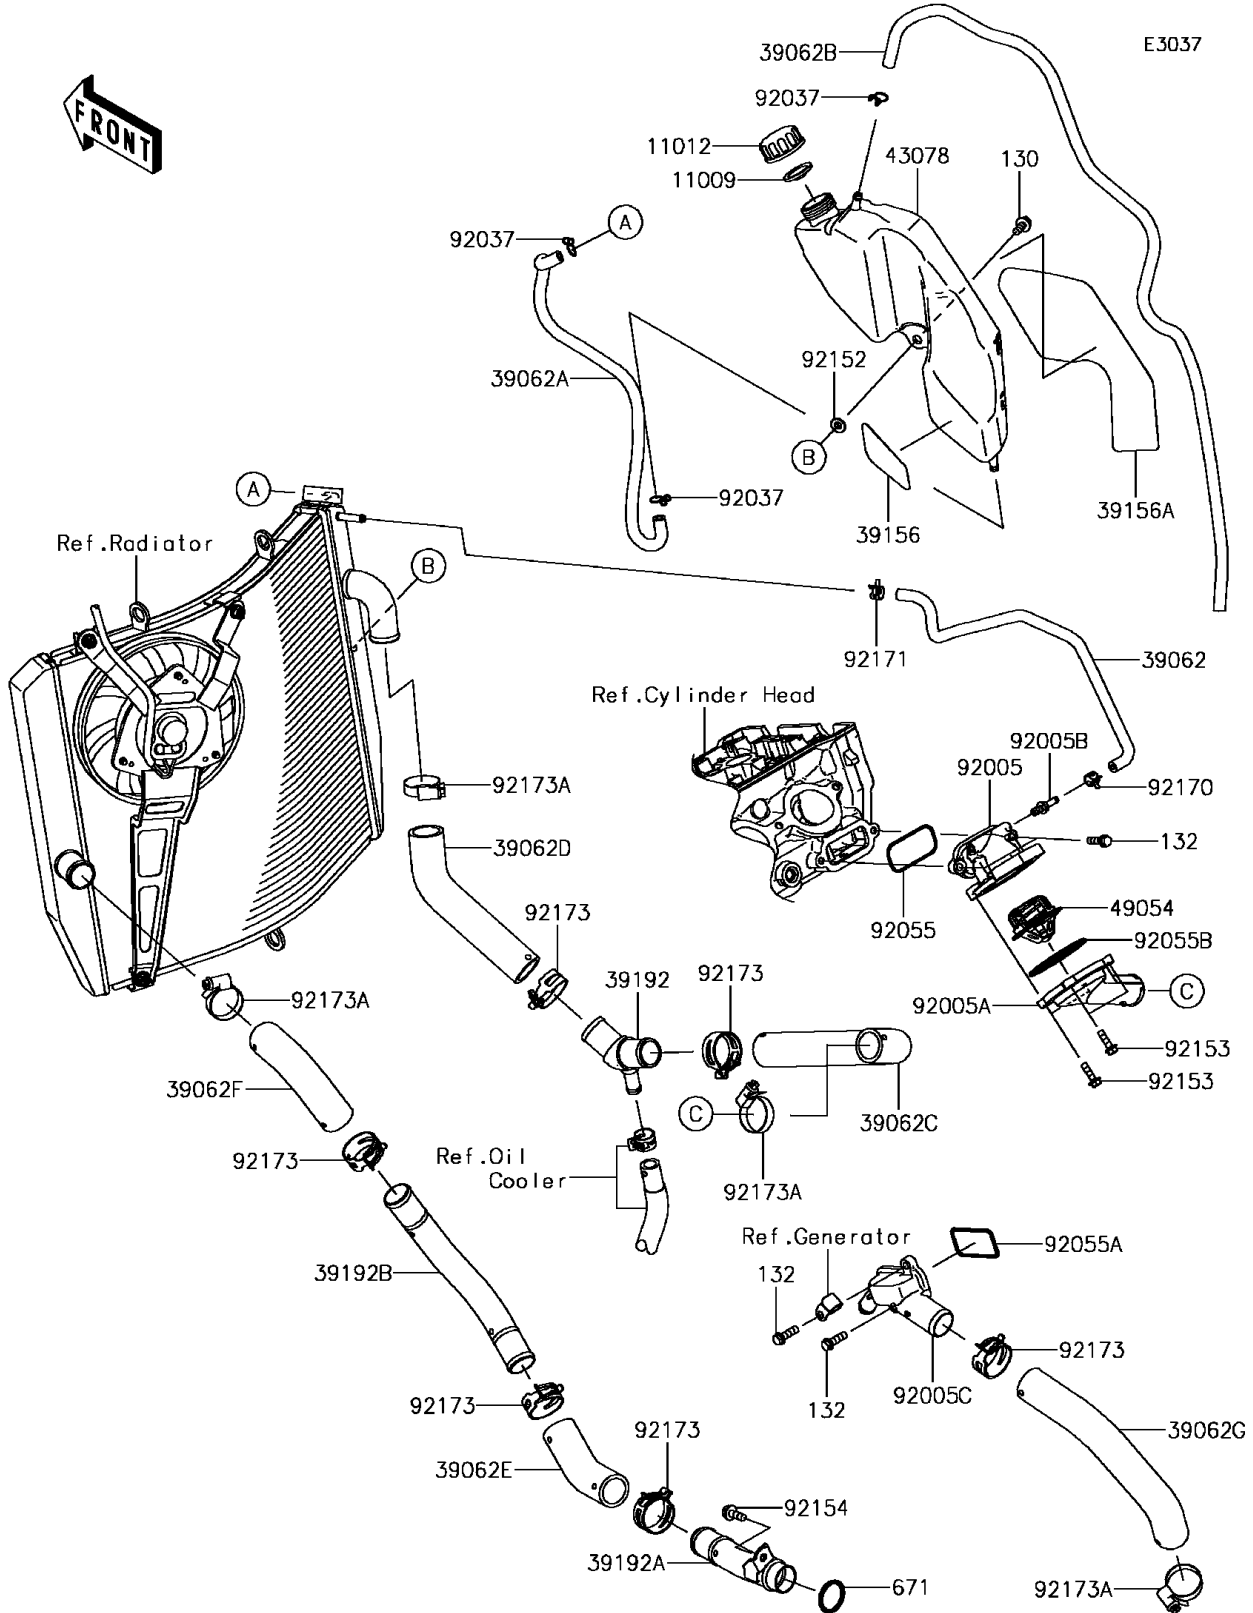

2016 Ninja ZX-10R KRT Edition PARTS DIAGRAM

Water Pipe

2016 Ninja ZX-10R KRT Edition PARTS LIST

Water Pipe

ITEM NAME	PART NUMBER	QUANTITY
BOLT-FLANGED,6X14 (Ref # 130)	130BA0614	1
BOLT-FLANGED-SMALL,6X20 (Ref # 132)	132BC0620	4
O RING,25MM (Ref # 671)	671B2525	1
GASKET,RESERVOIR TANK CAP (Ref # 11009)	11009-1145	1
CAP (Ref # 11012)	11012-1084	1
HOSE,THERMO CASE-RADIATOR (Ref # 39062)	39062-0347	1
HOSE-COOLING,RESERVOIR (Ref # 39062A)	39062-0629	1
HOSE-COOLING,OVER FLOW (Ref # 39062B)	39062-0729	1
HOSE,THERMO CAP-3WAY PIPE (Ref # 39062C)	39062-0734	1
HOSE,3WAY PIPE-RADIATOR (Ref # 39062D)	39062-0735	1
HOSE,PIPE(RAD.)-PIPE(W/PUMP) (Ref # 39062E)	39062-0736	1
HOSE,RADIATOR-PIPE(WATER PUMP) (Ref # 39062F)	39062-0737	1
HOSE,WATER PUMP-FITTING (Ref # 39062G)	39062-0738	1
PAD (Ref # 39156)	39156-1965	1
PAD (Ref # 39156A)	39156-1989	1
PIPE,3WAY (Ref # 39192)	39192-0614	1
PIPE,TUBE(RADIATOR)-WATER PUMP (Ref # 39192A)	39192-0617	1
PIPE,TUBE(RADIATOR)-TUBE(PUMP) (Ref # 39192B)	39192-0618	1
RESERVOIR (Ref # 43078)	43078-0581	1
THERMOSTAT (Ref # 49054)	49054-0004	1
FITTING,THERMO CASE (Ref # 92005)	92005-0122	1
FITTING,THERMO CAP (Ref # 92005A)	92005-0818	1
FITTING (Ref # 92005B)	92005-0826	1
FITTING (Ref # 92005C)	92005-0837	1
CLAMP,TUBE (Ref # 92037)	92037-147	3
RING-O,YP 27.6 57.6 1.9 (Ref # 92055)	92055-0021	1
RING-O (Ref # 92055A)	92055-0209	1
RING-O,53.5X2.6 (Ref # 92055B)	92055-0831	1
COLLAR (Ref # 92152)	92152-1414	1

2016 Ninja ZX-10R KRT Edition PARTS LIST

Water Pipe

ITEM NAME	PART NUMBER	QUANTITY
BOLT,FLANGED,5X18 (Ref # 92153)	92153-1588	4
BOLT,FLANGED-SMALL,6X16 (Ref # 92154)	92154-1893	1
CLAMP (Ref # 92170)	92170-1493	1
CLAMP (Ref # 92171)	92171-0719	1
CLAMP,34MM (Ref # 92173)	92173-1360	6
CLAMP (Ref # 92173A)	92173-1548	4