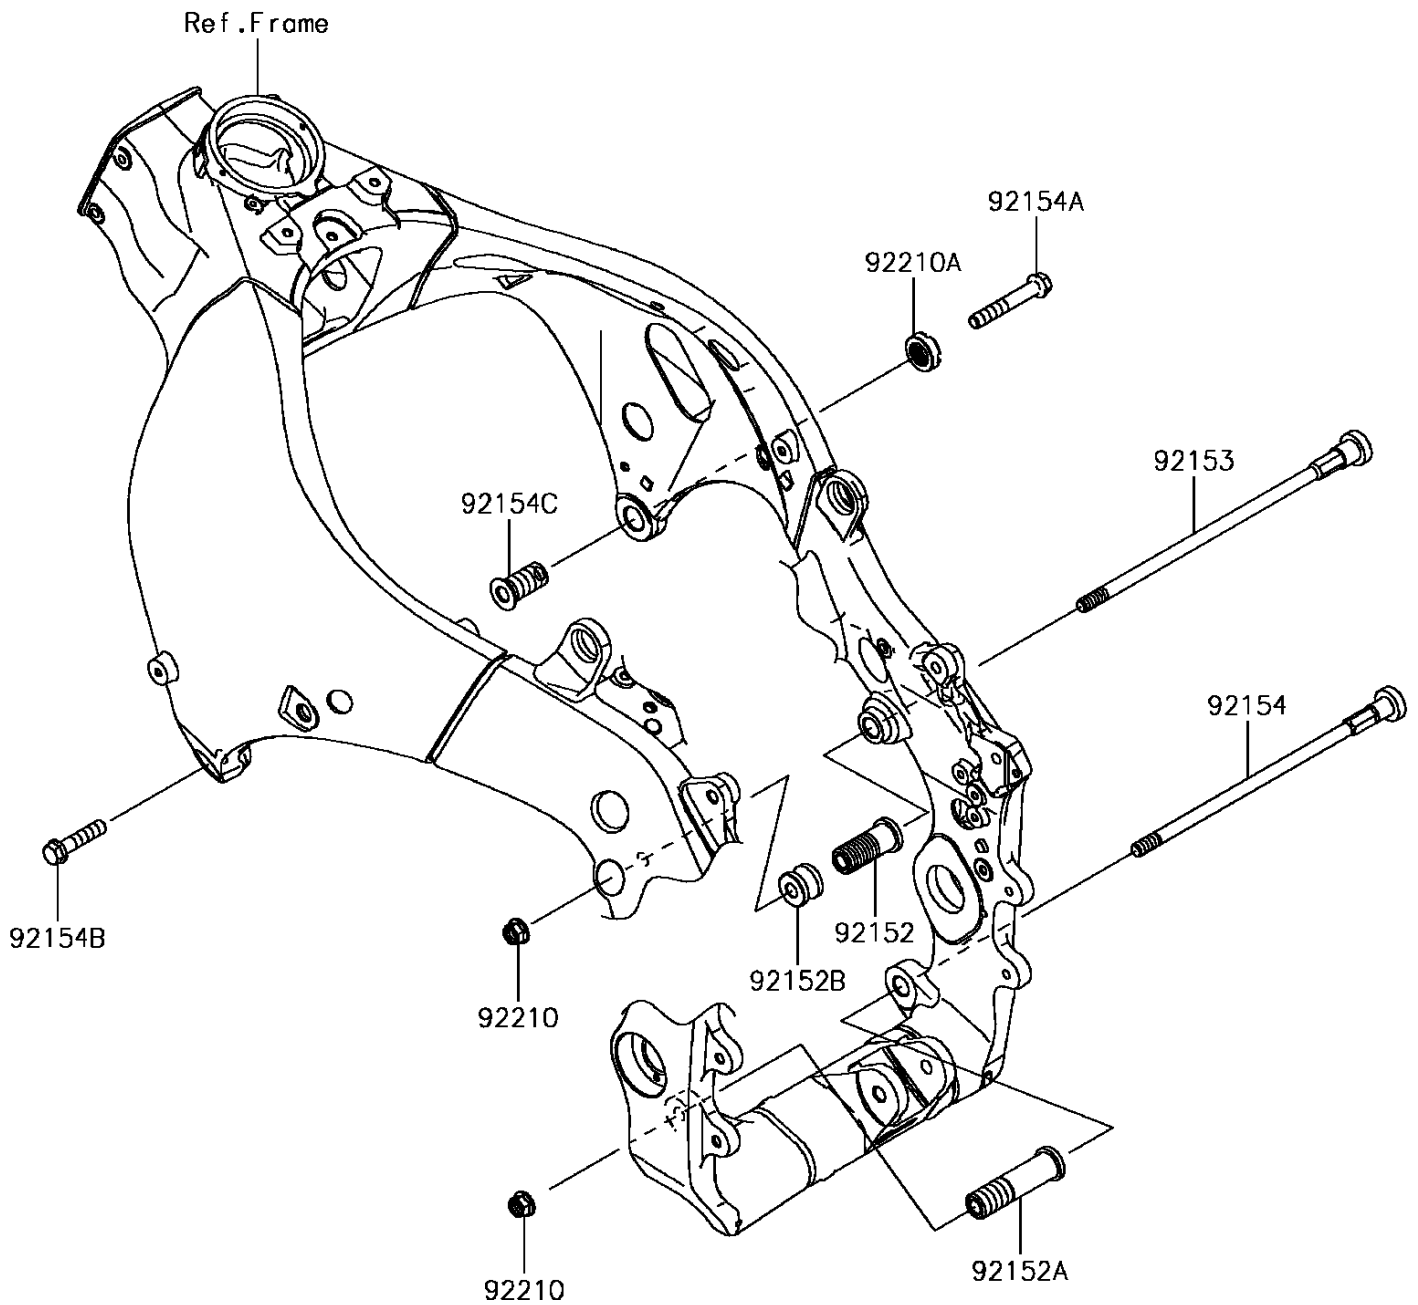

2016 Ninja[®] ZX[™]-10R PARTS DIAGRAM

Engine Mount

F2122

2016 Ninja® ZX™-10R PARTS LIST

Engine Mount

ITEM NAME	PART NUMBER	QUANTITY
COLLAR,ENGINE MOUNT (Ref # 92152)	92152-0076	1
COLLAR,10.5X20X80 (Ref # 92152A)	92152-0860	1
COLLAR (Ref # 92152B)	92152-0984	1
BOLT,SOCKET,10X279 (Ref # 92153)	92153-1329	1
BOLT,SOCKET,10X260 (Ref # 92154)	92154-0386	1
BOLT,FLANGED,10X65 (Ref # 92154A)	92154-1964	1
BOLT,FLANGED,10X40 (Ref # 92154B)	92154-1965	1
BOLT,SOCKET,18X38 (Ref # 92154C)	92154-1966	1
NUT,LOCK,FLANGED,10MM (Ref # 92210)	92210-1139	2
NUT,CASTLE,18MM (Ref # 92210A)	92210-1390	1