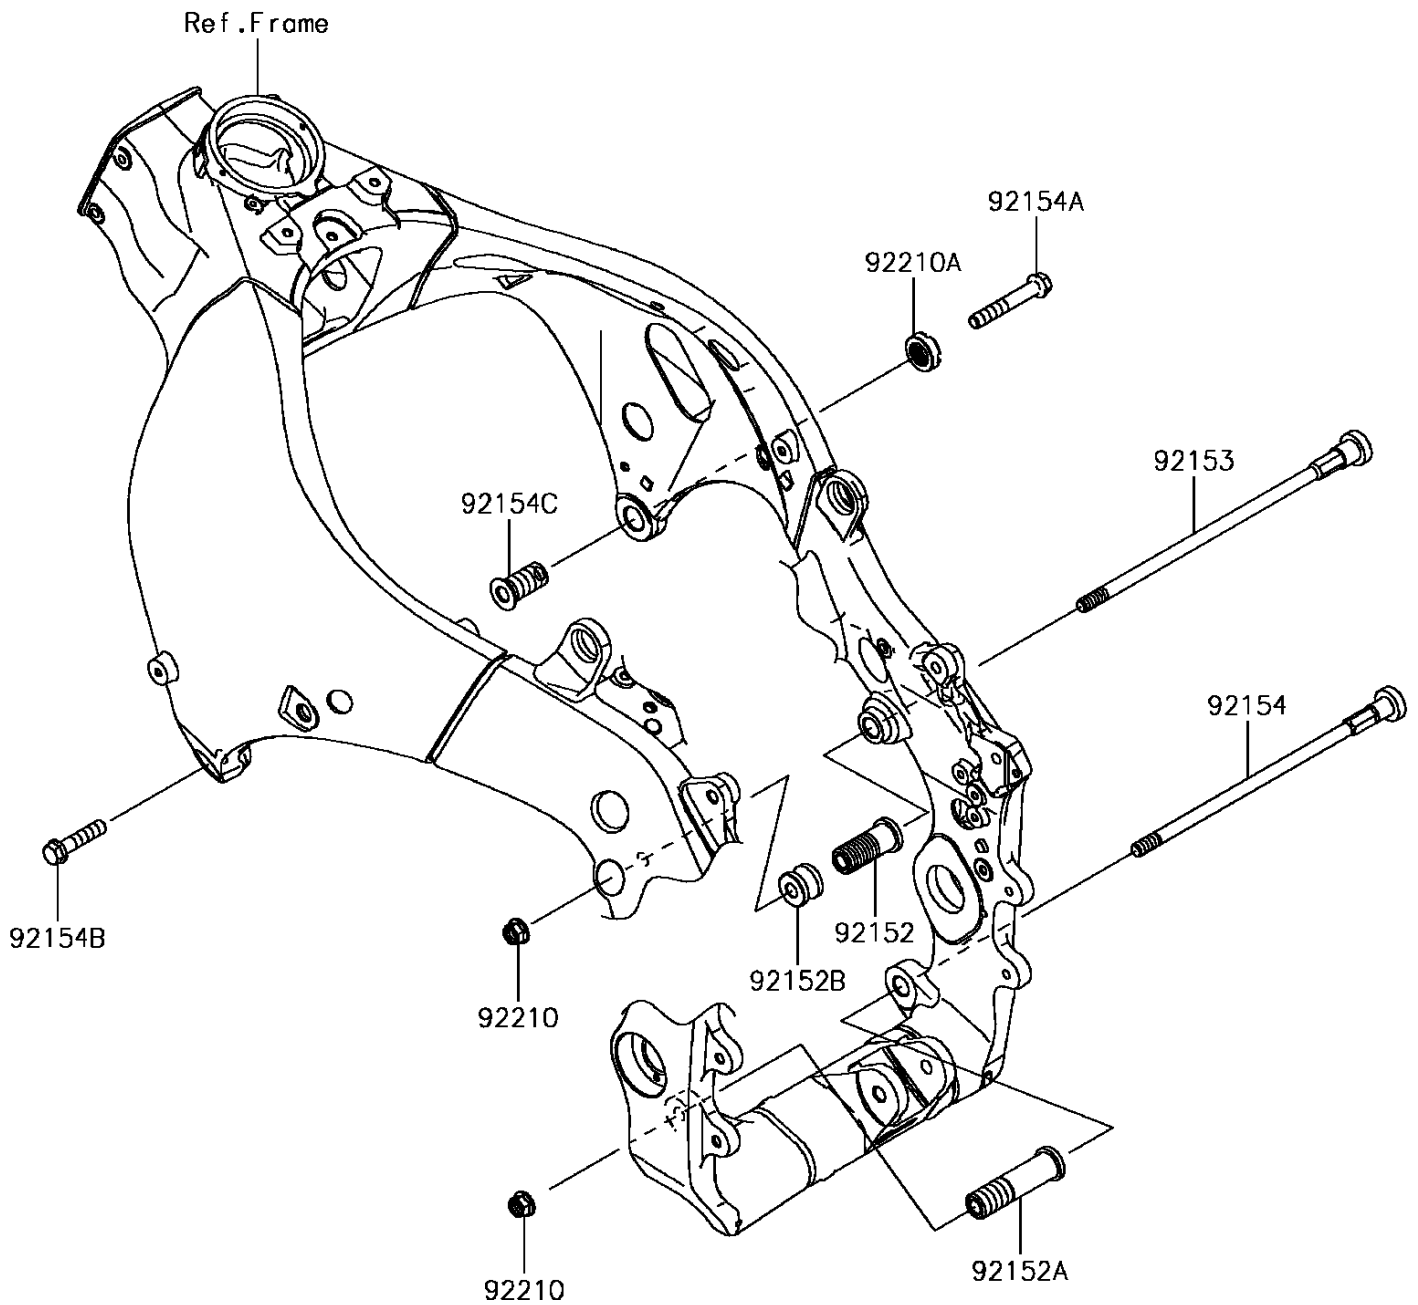

2017 NINJA® ZX™-10R PARTS DIAGRAM

Engine Mount

F2122

2017 NINJA® ZX™-10R PARTS LIST

Engine Mount

ITEM NAME	PART NUMBER	QUANTITY
COLLAR,ENGINE MOUNT (Ref # 92152)	92152-0076	1
COLLAR,10.5X20X80 (Ref # 92152A)	92152-0860	1
COLLAR (Ref # 92152B)	92152-0984	1
BOLT,SOCKET,10X279 (Ref # 92153)	92153-1329	1
BOLT,SOCKET,10X260 (Ref # 92154)	92154-0386	1
BOLT,FLANGED,10X65 (Ref # 92154A)	92154-1964	1
BOLT,FLANGED,10X40 (Ref # 92154B)	92154-1965	1
BOLT,SOCKET,18X38 (Ref # 92154C)	92154-1966	1
NUT,LOCK,FLANGED,10MM (Ref # 92210)	92210-1139	2
NUT,CASTLE,18MM (Ref # 92210A)	92210-1390	1