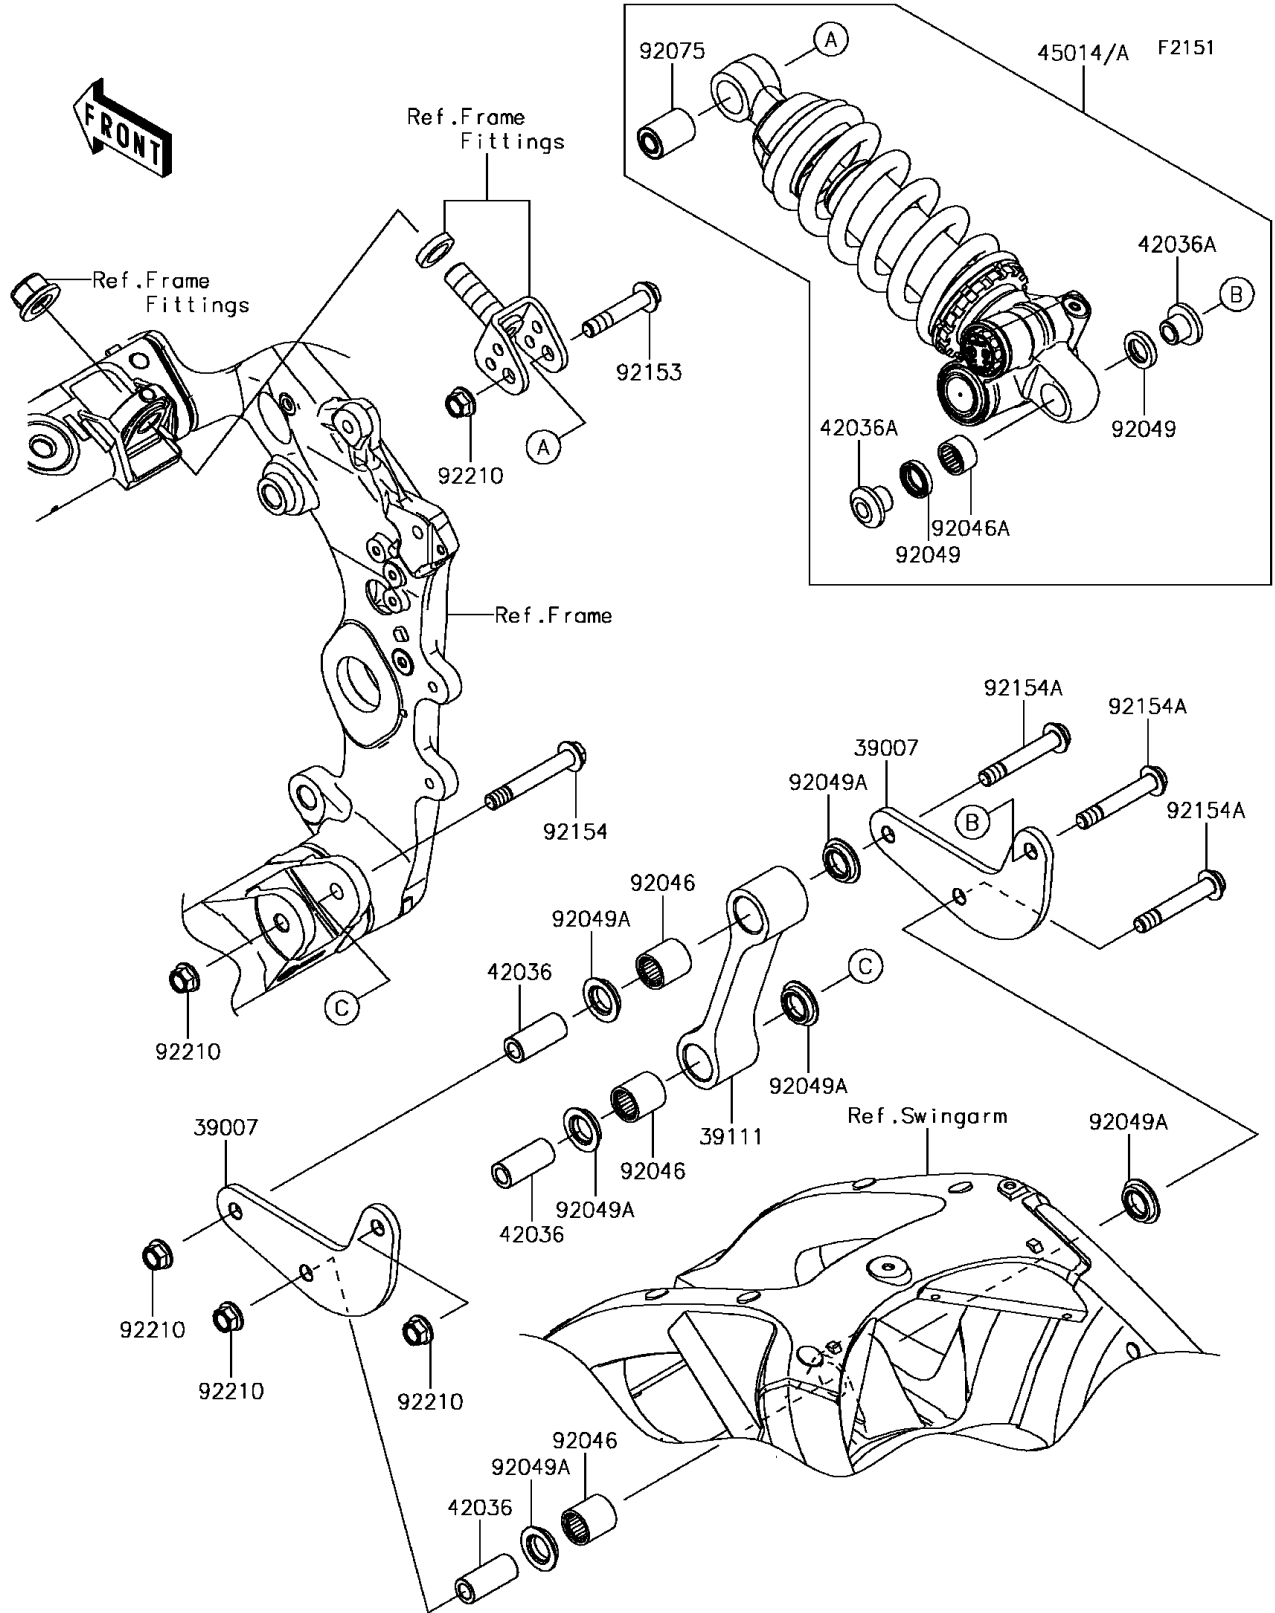

2016 Ninja® ZX™ -10R PARTS DIAGRAM

Suspension/Shock Absorber

2016 Ninja® ZX™-10R PARTS LIST

Suspension/Shock Absorber

ITEM NAME	PART NUMBER	QUANTITY
ARM-SUSP (Ref # 39007)	39007-0395	2
ROD-TIE,SUSPENSION (Ref # 39111)	39111-0337	1
SLEEVE,10.1X17X39 (Ref # 42036)	42036-0075	3
SLEEVE (Ref # 42036A)	42036-0789	2
SHOCKABSORBER,GREEN/GRAY (Ref # 45014A)	45014-0515-52J	1
BEARING-NEEDLE,SFYZM172425 (Ref # 92046)	92046-1273	3
BEARING-NEEDLE,7E-HVS16X22X12 (Ref # 92046A)	92046-1301	1
SEAL-OIL (Ref # 92049)	92049-0792	2
SEAL-OIL,MHA17245.7F (Ref # 92049A)	92049-1223	6
DAMPER,SHOCKABSORBER (Ref # 92075)	92075-1426	1
BOLT,FLANGED,10X51 (Ref # 92153)	92153-1545	1
BOLT,FLANGED,10X71 (Ref # 92154)	92154-0384	1
BOLT,FLANGED,10X63 (Ref # 92154A)	92154-0398	3
NUT,LOCK,FLANGED,10MM (Ref # 92210)	92210-1139	5