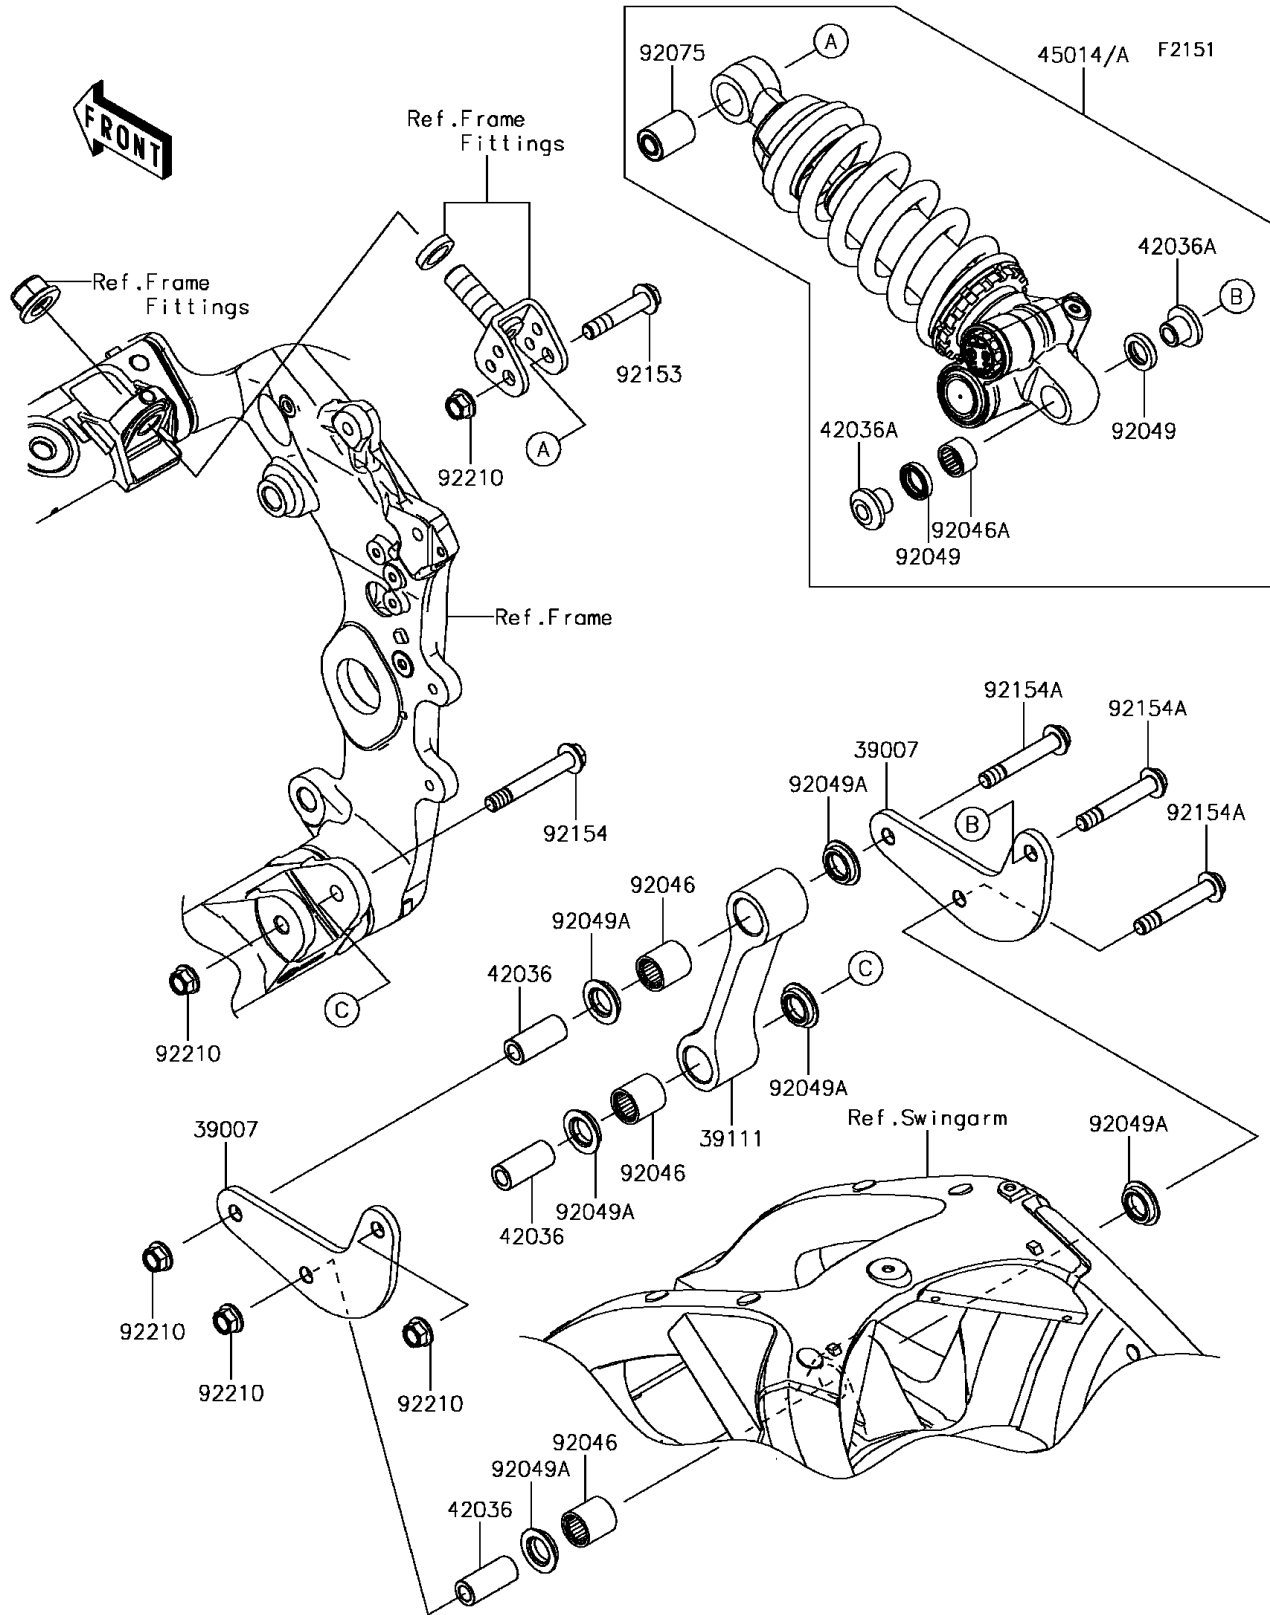

2017 NINJA[®] ZX[™]-10R PARTS DIAGRAM

Suspension/Shock Absorber

2017 NINJA® ZX™-10R PARTS LIST

Suspension/Shock Absorber

ITEM NAME	PART NUMBER	QUANTITY
ARM-SUSP (Ref # 39007)	39007-0395	2
ROD-TIE,SUSPENSION (Ref # 39111)	39111-0337	1
SLEEVE,10.1X17X39 (Ref # 42036)	42036-0075	3
SLEEVE (Ref # 42036A)	42036-0789	2
SHOCKABSORBER,GREEN/GRAY (Ref # 45014A)	45014-0515-52J	1
BEARING-NEEDLE,SFYZM172425 (Ref # 92046)	92046-1273	3
BEARING-NEEDLE,7E-HVS16X22X12 (Ref # 92046A)	92046-1301	1
SEAL-OIL (Ref # 92049)	92049-0792	2
SEAL-OIL,MHA17245.7F (Ref # 92049A)	92049-1223	6
DAMPER,SHOCKABSORBER (Ref # 92075)	92075-1426	1
BOLT,FLANGED,10X51 (Ref # 92153)	92153-1545	1
BOLT,FLANGED,10X71 (Ref # 92154)	92154-0384	1
BOLT,FLANGED,10X63 (Ref # 92154A)	92154-0398	3
NUT,LOCK,FLANGED,10MM (Ref # 92210)	92210-1139	5